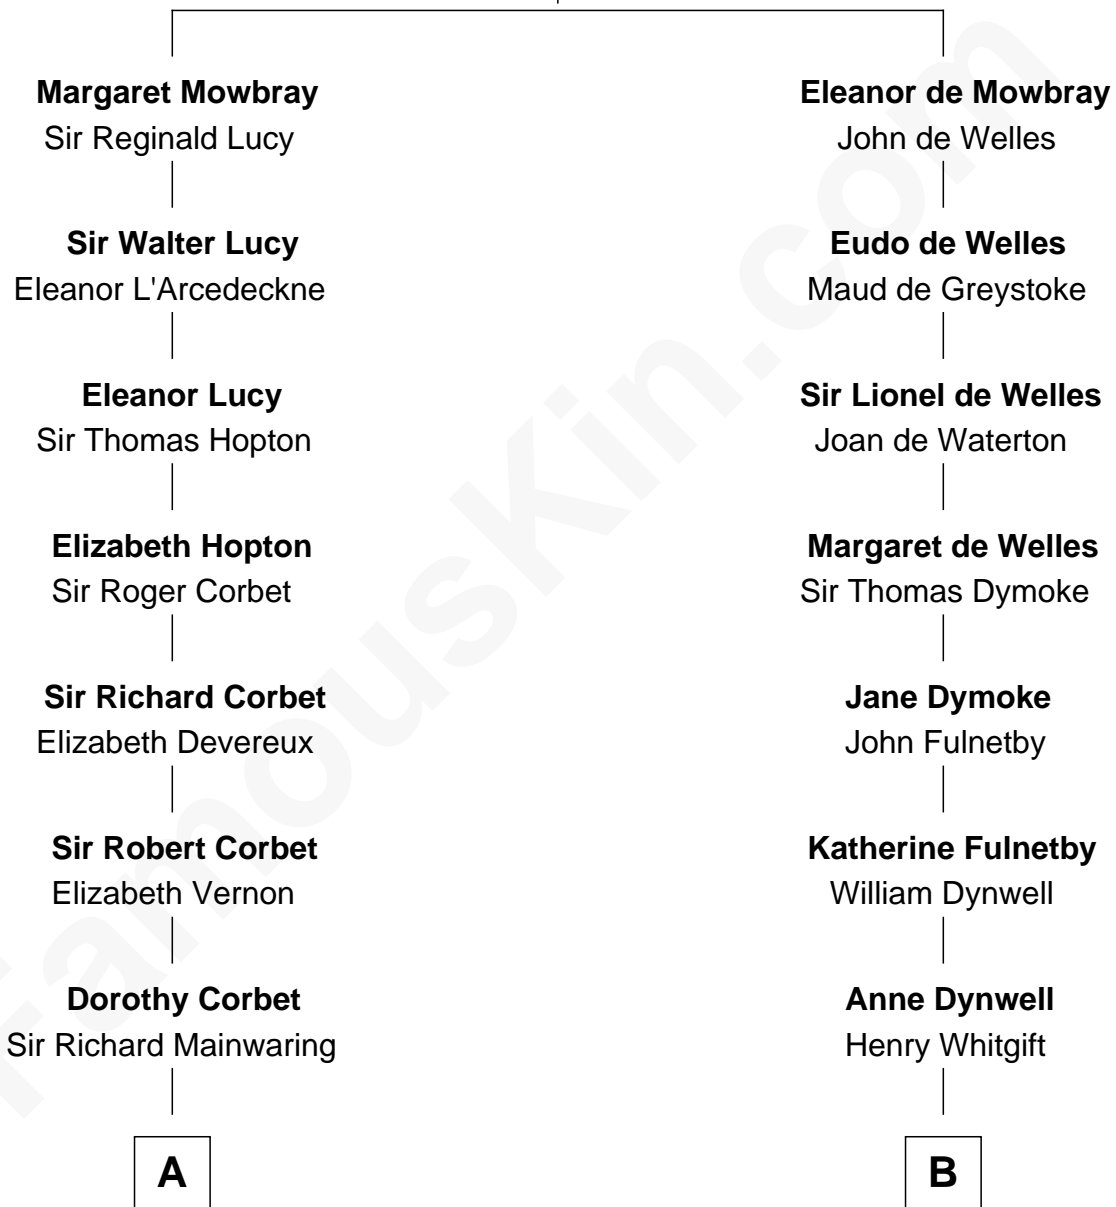

# FamousKin.com Relationship Chart of

**C. W. Post**

*Founder of Post Cereals*

16th cousin 4 times removed of

**Linda Hamilton**

*TV and Movie Actress*

**John de Mowbray**  
Elizabeth de Segrave

**C**

**Taylor Holt**  
Frances Kyle

**Dr. Richard Huckstep Holt**  
Mildred Alberta Derby

**Barbara Kyle Holt**  
Dr. Carroll Stanford Hamilton

**Linda Hamilton**  
*TV and Movie Actress*