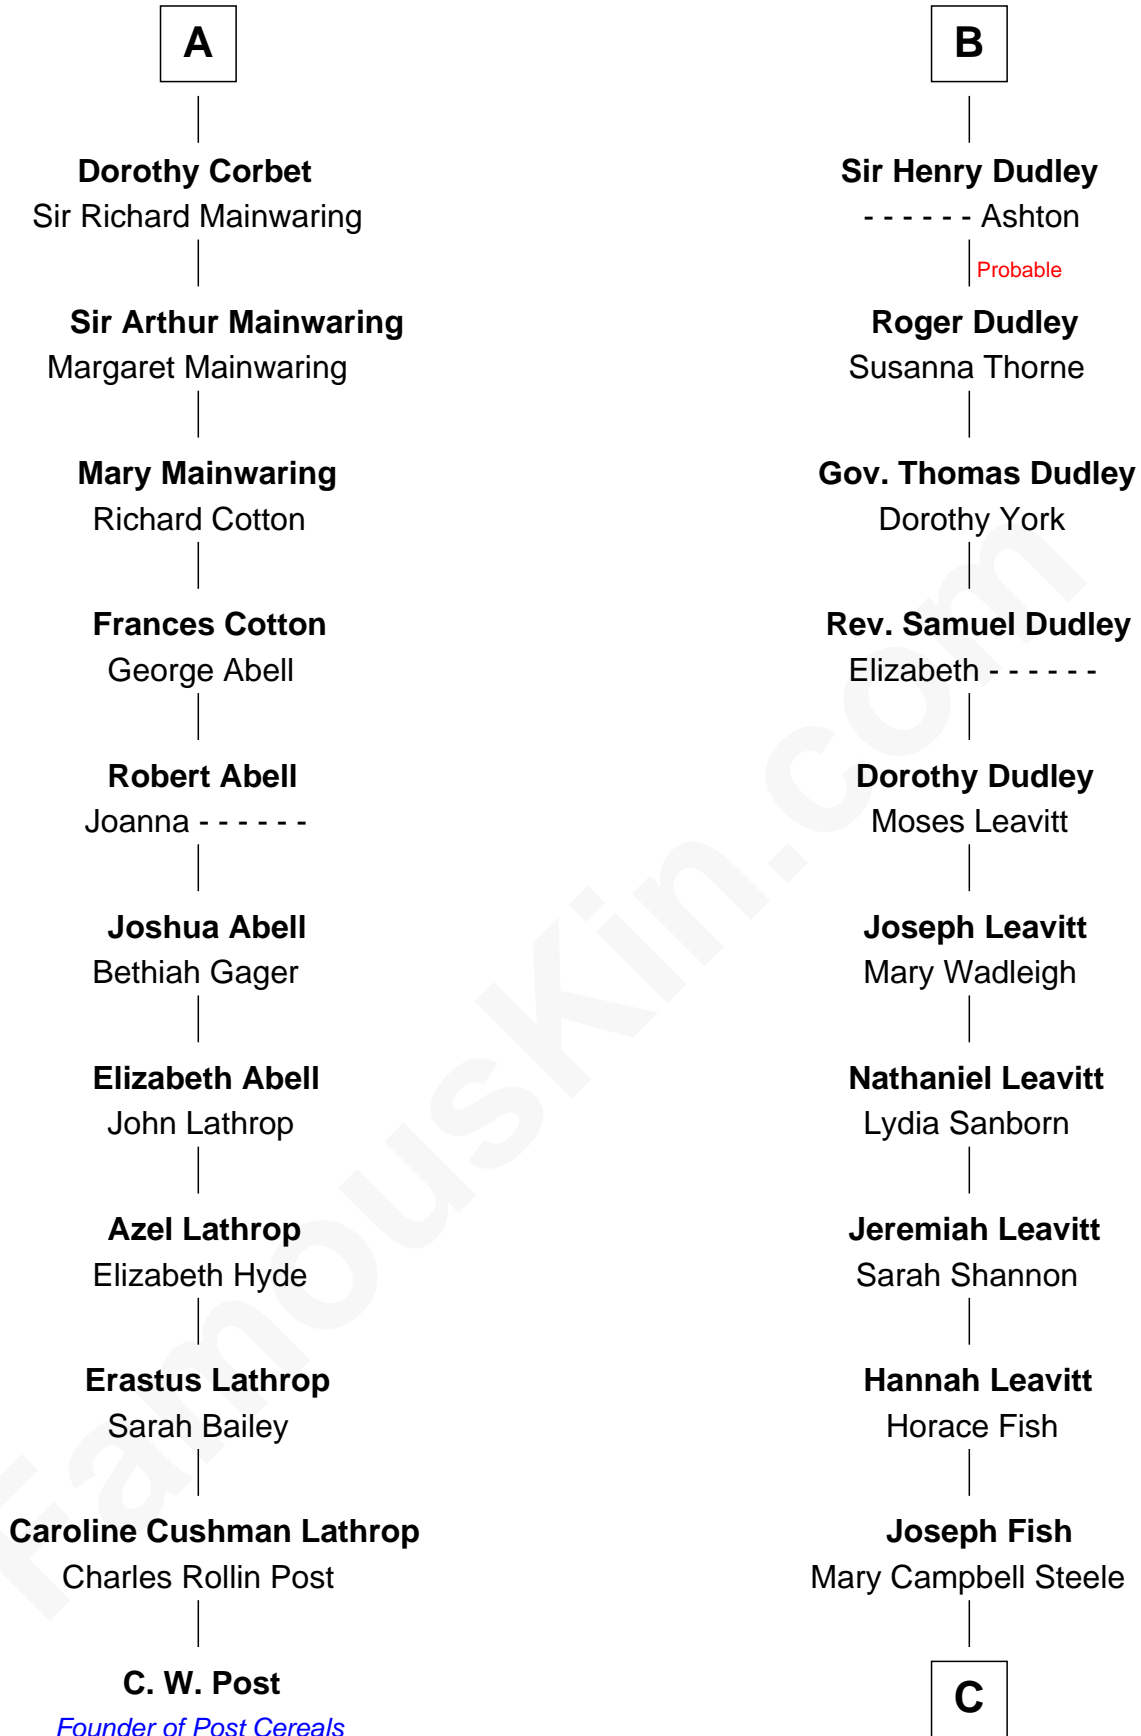

FamousKin.com Relationship Chart of

C. W. Post

Founder of Post Cereals

17th cousin 4 times removed of

Keri Russell

TV and Movie Actress

Ralph de Stafford
Margaret de Audley

Elizabeth de Stafford

Margaret de Ros

Sir Reynold Grey

Margaret Grey

Sir William Bonville

William Bonville

Elizabeth Harington

William Bonville

Katherine Neville

Cecily Bonville

Thomas Grey

Cecily Grey

Sir John Sutton

B

C

John Lazelle Fish

Melvina Cheney