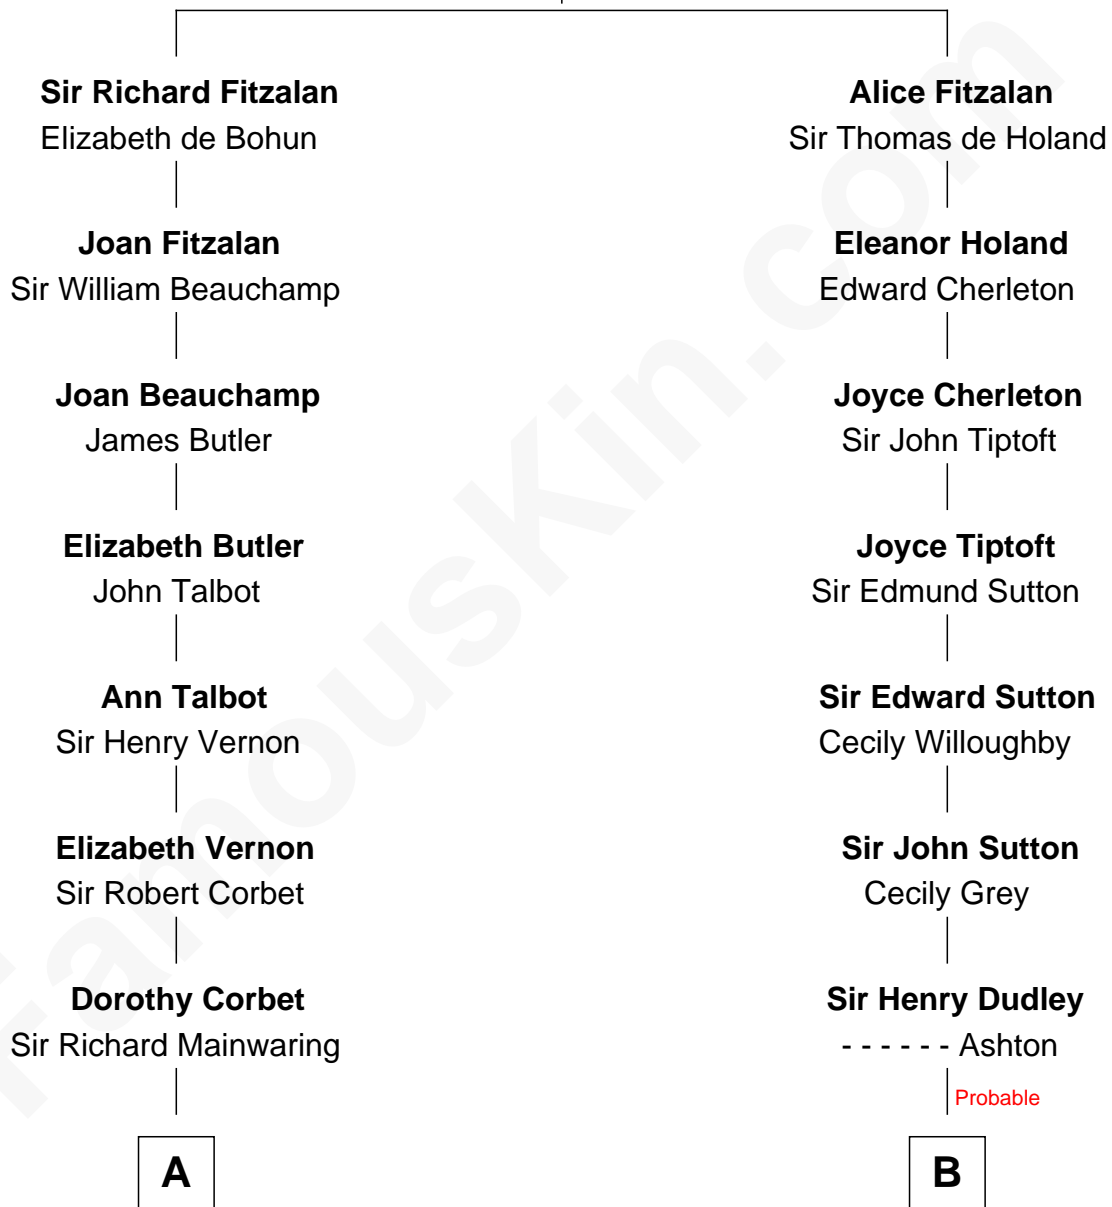

FamousKin.com Relationship Chart of

C. W. Post

Founder of Post Cereals

16th cousin 4 times removed of

Keri Russell

TV and Movie Actress

Richard Fitzalan
Eleanor Plantagenet

C

Karl Joseph Fish
Mary Emma McNeil

Emma Inez Fish
Kermit Sylvester Stephens

Stephanie Stephens
David Harold Russell

Keri Russell
TV and Movie Actress

FamousKin.com