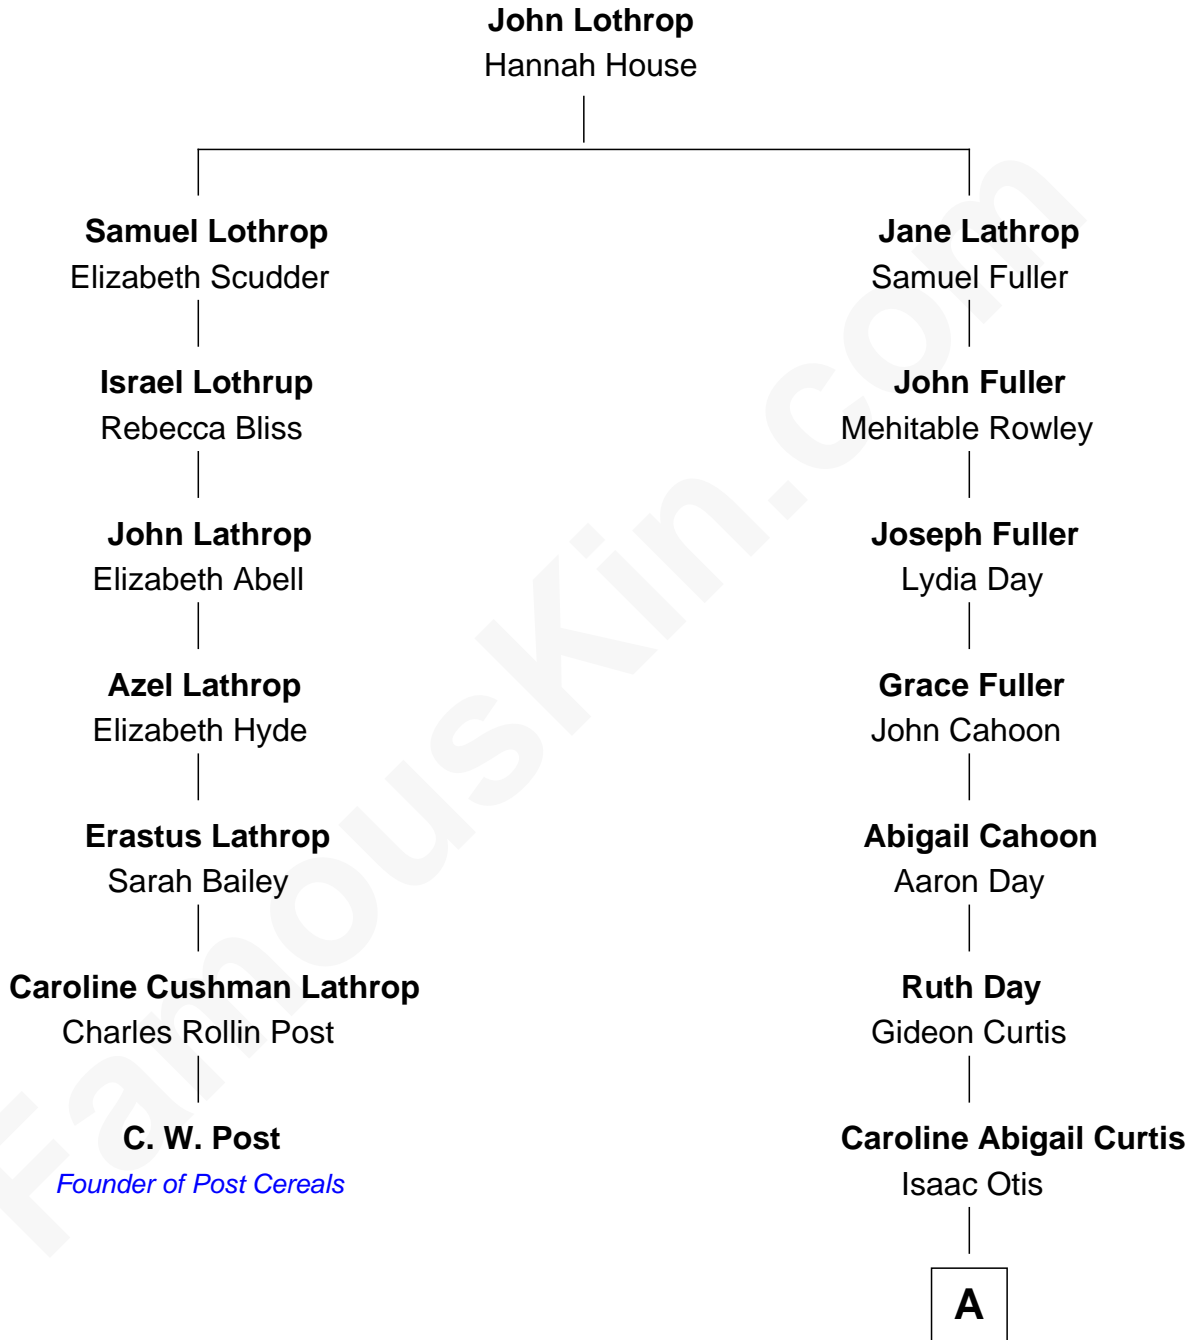

FamousKin.com Relationship Chart of

C. W. Post

Founder of Post Cereals

6th cousin 3 times removed of

Amelia Earhart

Aviation Pioneer

A

Alfred Gideon Otis
Amelia Josephine Harres

Amelia Otis
Edwin Stanton Earhart

Amelia Earhart
Aviation Pioneer

FamousKin.com