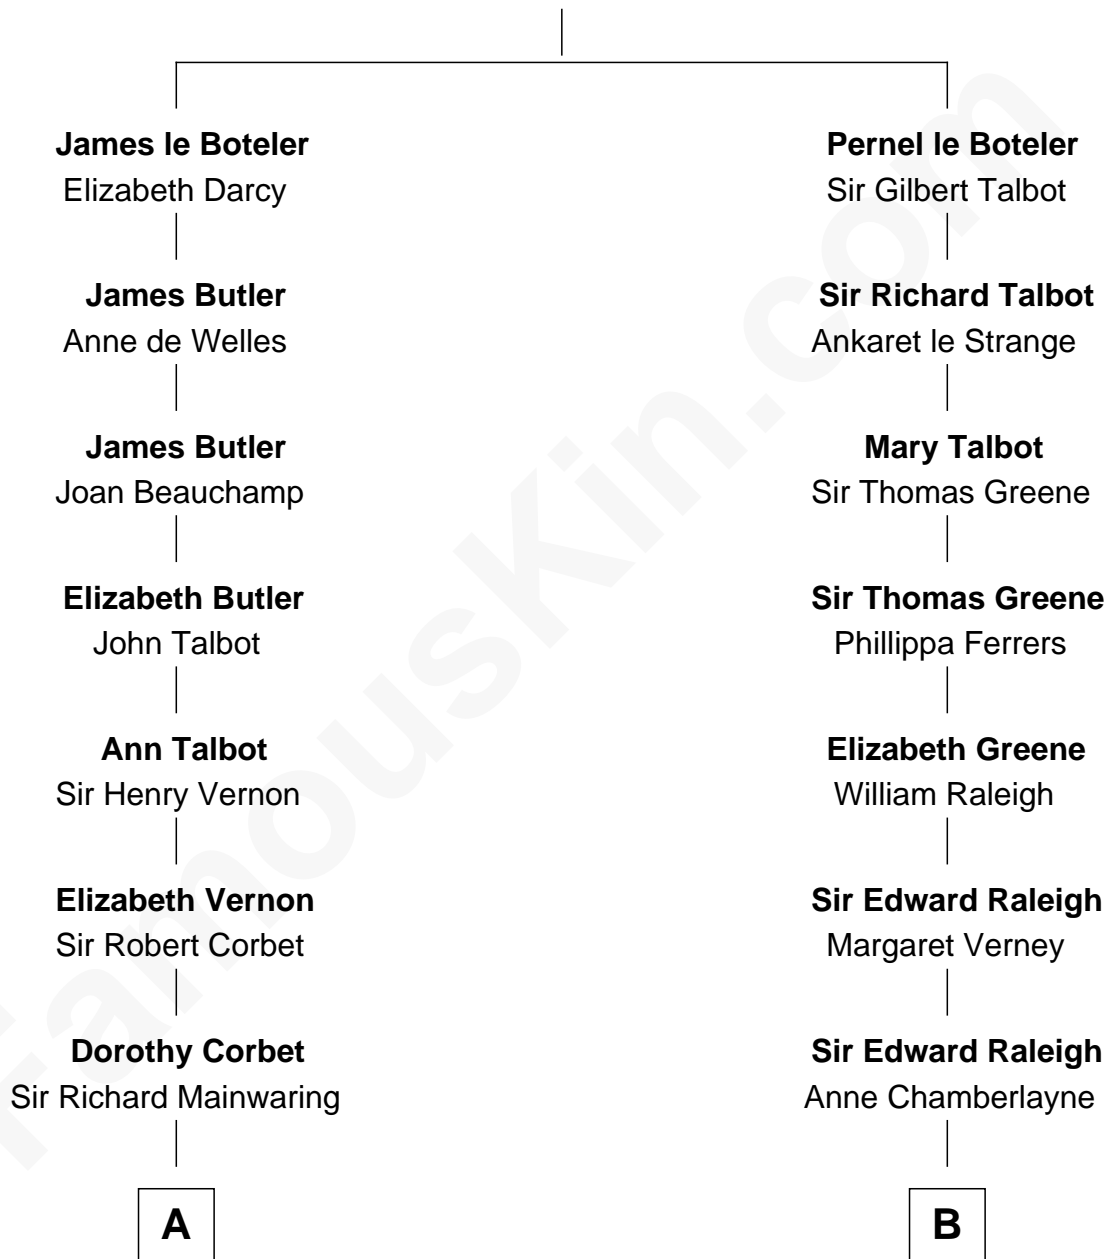

FamousKin.com Relationship Chart of

C. W. Post

Founder of Post Cereals

16th cousin 4 times removed of

Amelia Earhart

Aviation Pioneer

Sir James le Boteler

Eleanor de Bohun