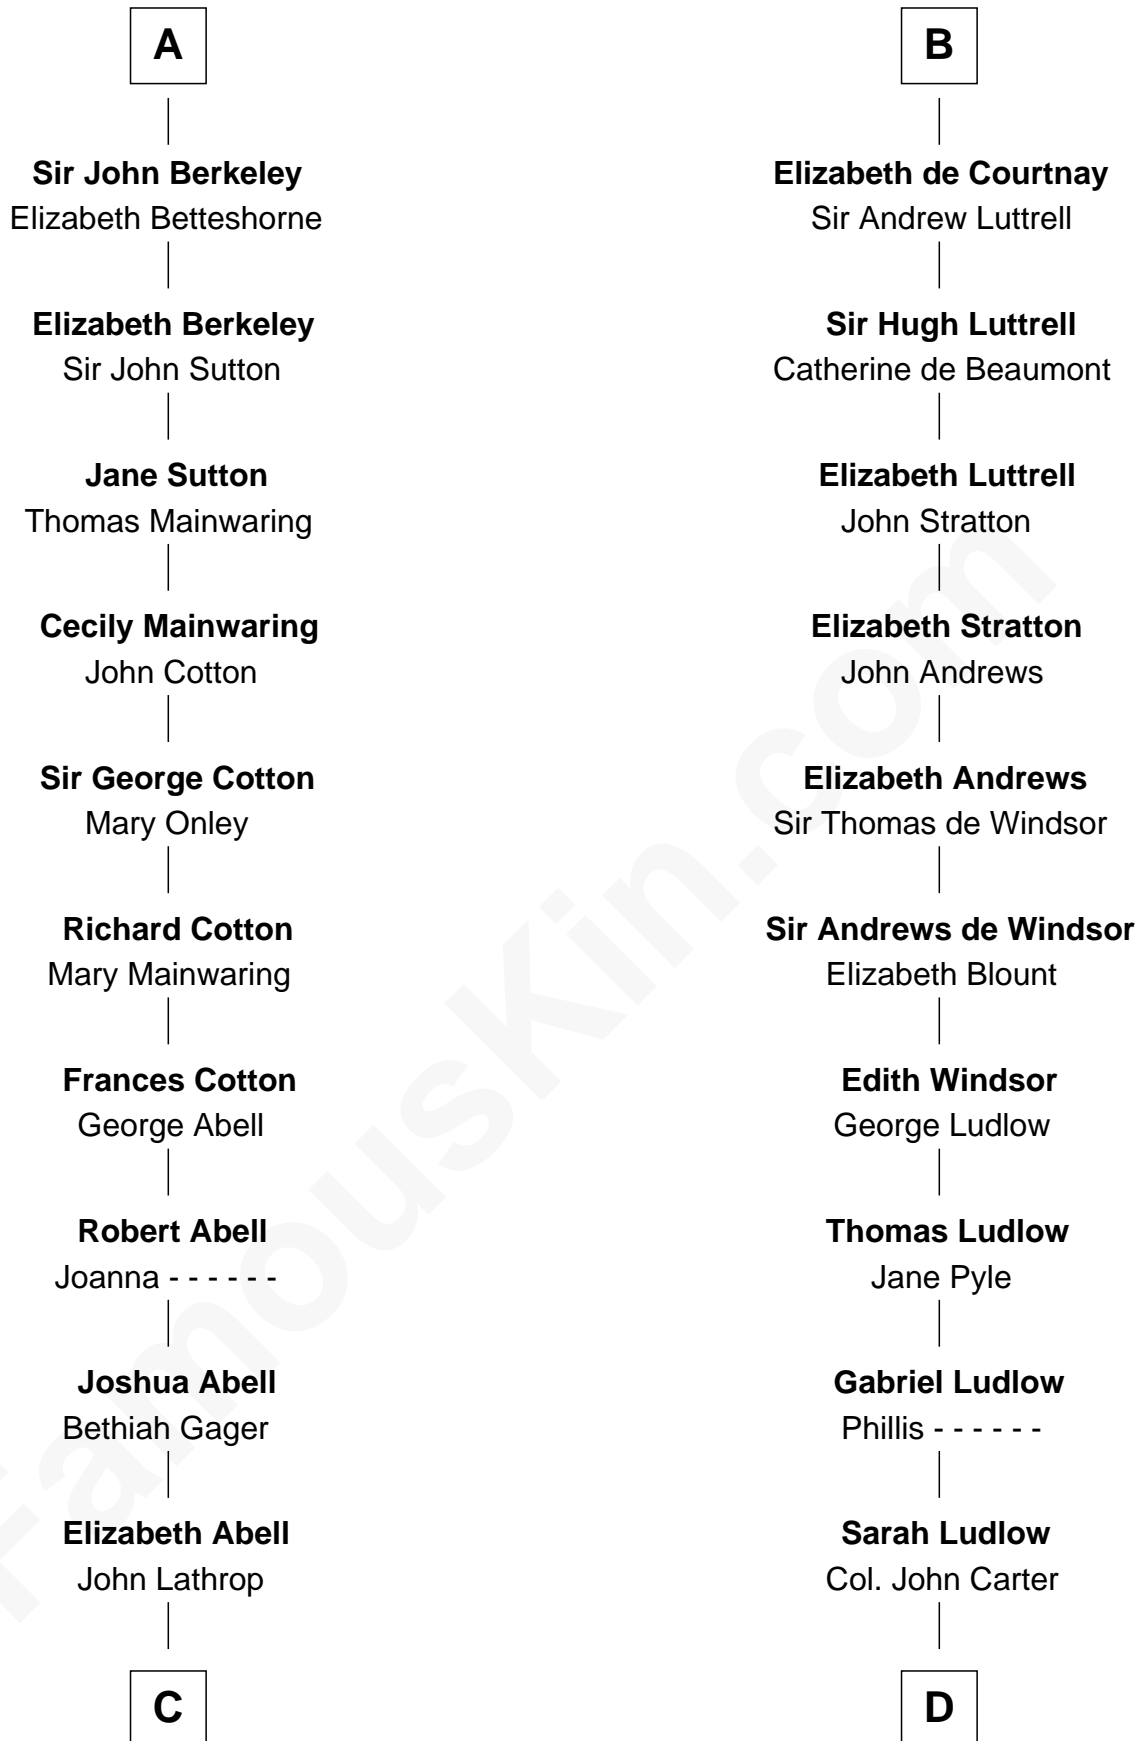

# FamousKin.com Relationship Chart of

**C. W. Post**

*Founder of Post Cereals*

20th cousin of

**William Henry Harrison**

*9th U.S. President*

**Dermot MacMurrough**

Mor O'Toole

**C**

**Azel Lathrop**  
Elizabeth Hyde

**Erastus Lathrop**  
Sarah Bailey

**Caroline Cushman Lathrop**  
Charles Rollin Post

**C. W. Post**  
*Founder of Post Cereals*

**D**

**Col. Robert Carter**  
Elizabeth Landon

**Anne Carter**  
Benjamin Harrison

**Benjamin Harrison**  
Elizabeth Bassett

**William Henry Harrison**  
*9th U.S. President*

FamousKin.com