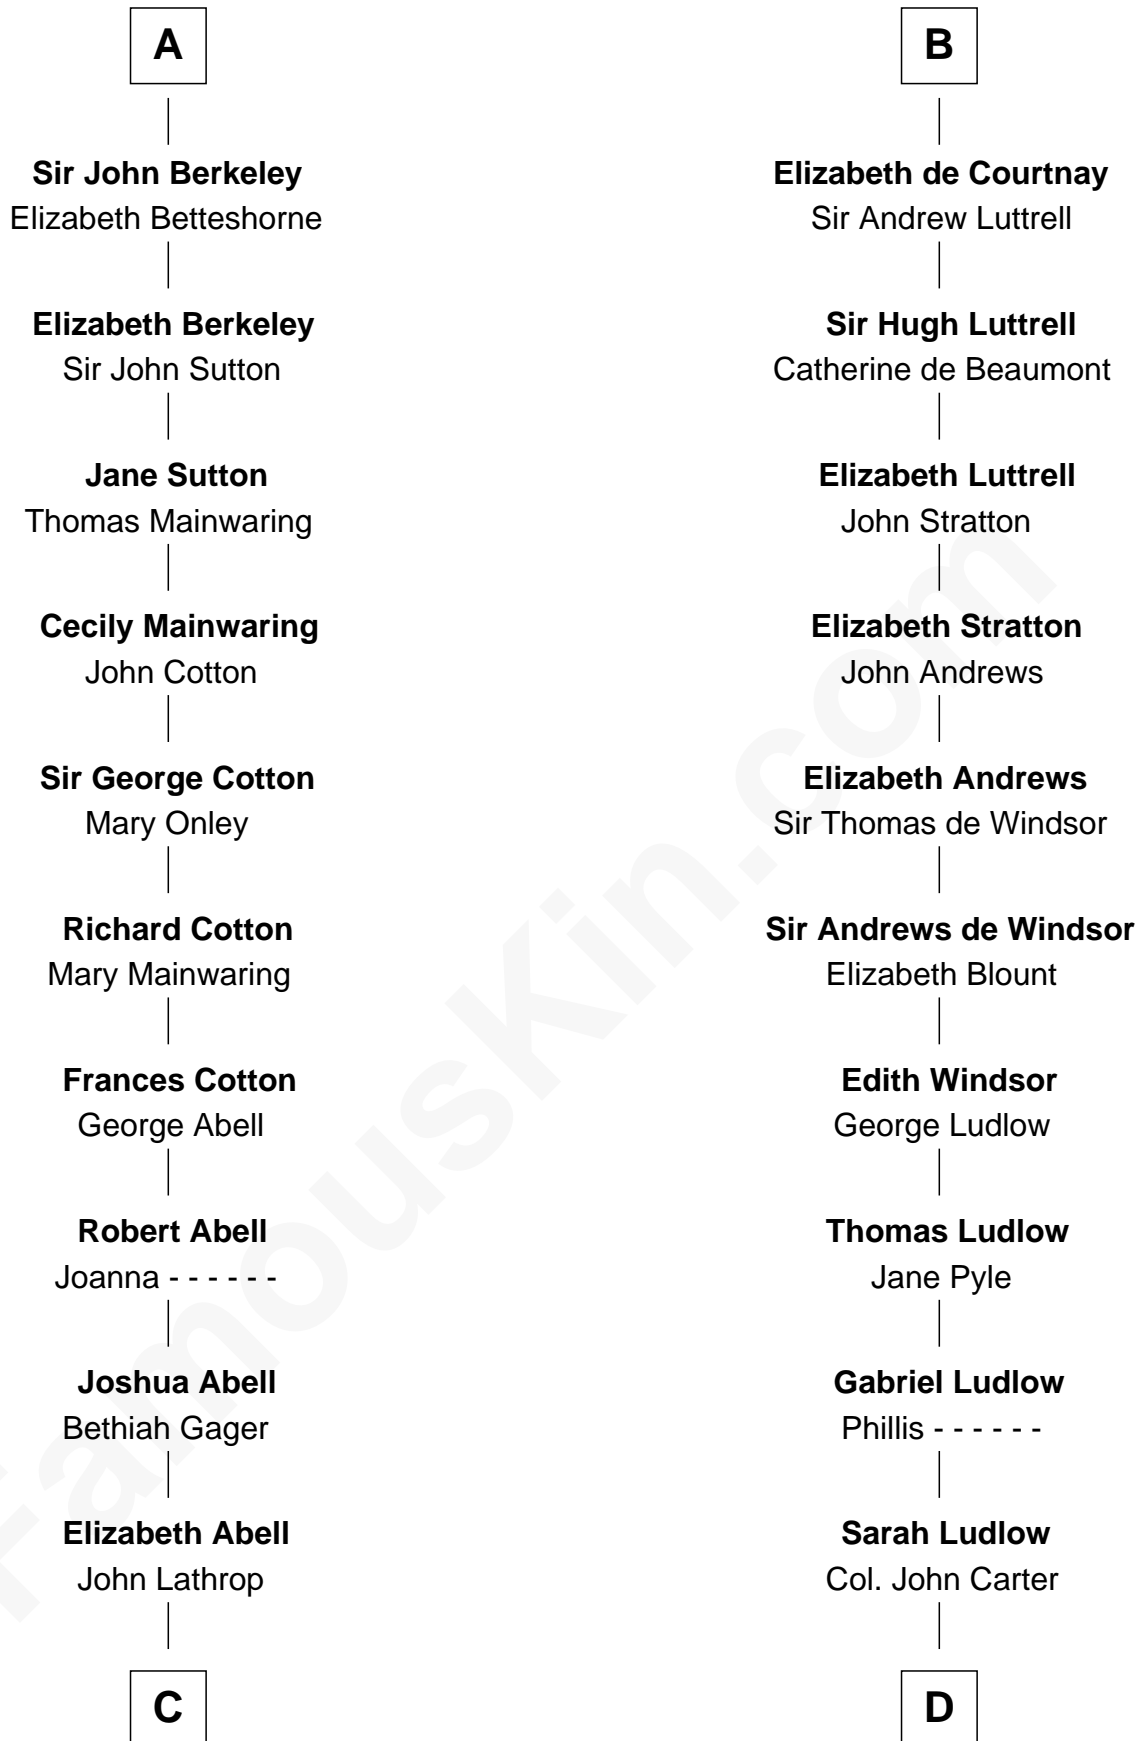

# FamousKin.com Relationship Chart of

**C. W. Post**

*Founder of Post Cereals*

20th cousin of

**William Henry Harrison**

*9th U.S. President*

**Gilbert Fitzgilbert de Clare**

Isabel de Beaumont

**C**

**Azel Lathrop**  
Elizabeth Hyde

**Erastus Lathrop**  
Sarah Bailey

**Caroline Cushman Lathrop**  
Charles Rollin Post

**C. W. Post**  
*Founder of Post Cereals*

**D**

**Col. Robert Carter**  
Elizabeth Landon

**Anne Carter**  
Benjamin Harrison

**Benjamin Harrison**  
Elizabeth Bassett

**William Henry Harrison**  
*9th U.S. President*

FamousKin.com