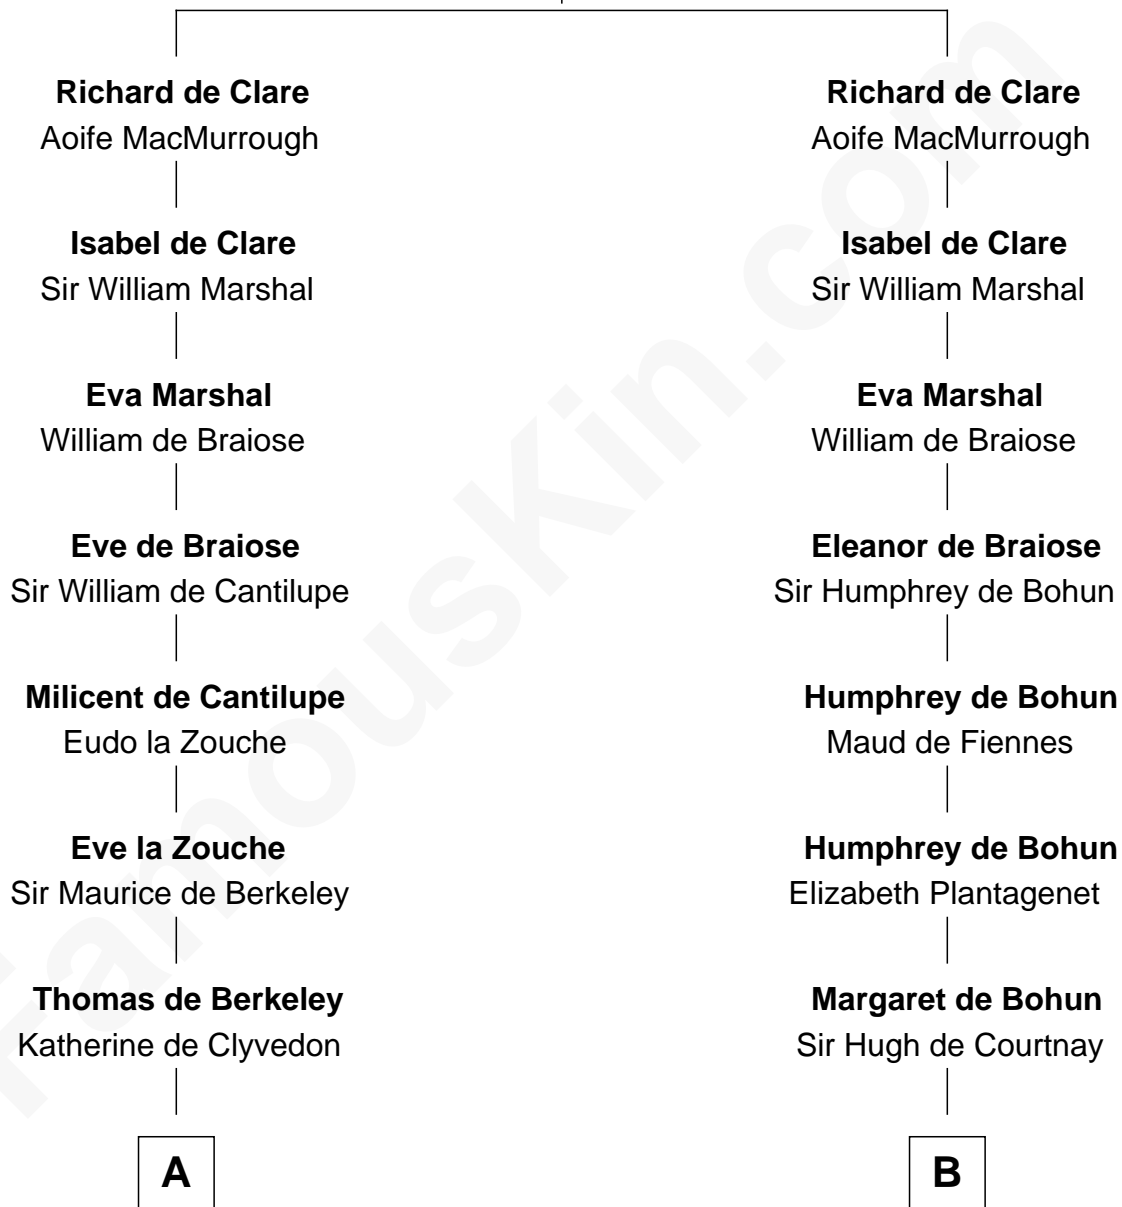

# FamousKin.com Relationship Chart of

**C. W. Post**

*Founder of Post Cereals*

20th cousin of

**William Henry Harrison**

*9th U.S. President*

**Gilbert Fitzgilbert de Clare**

Isabel de Beaumont

**C**

**Azel Lathrop**  
Elizabeth Hyde

**Erastus Lathrop**  
Sarah Bailey

**Caroline Cushman Lathrop**  
Charles Rollin Post

**C. W. Post**  
*Founder of Post Cereals*

**D**

**Col. Robert Carter**  
Elizabeth Landon

**Anne Carter**  
Benjamin Harrison

**Benjamin Harrison**  
Elizabeth Bassett

**William Henry Harrison**  
*9th U.S. President*

FamousKin.com