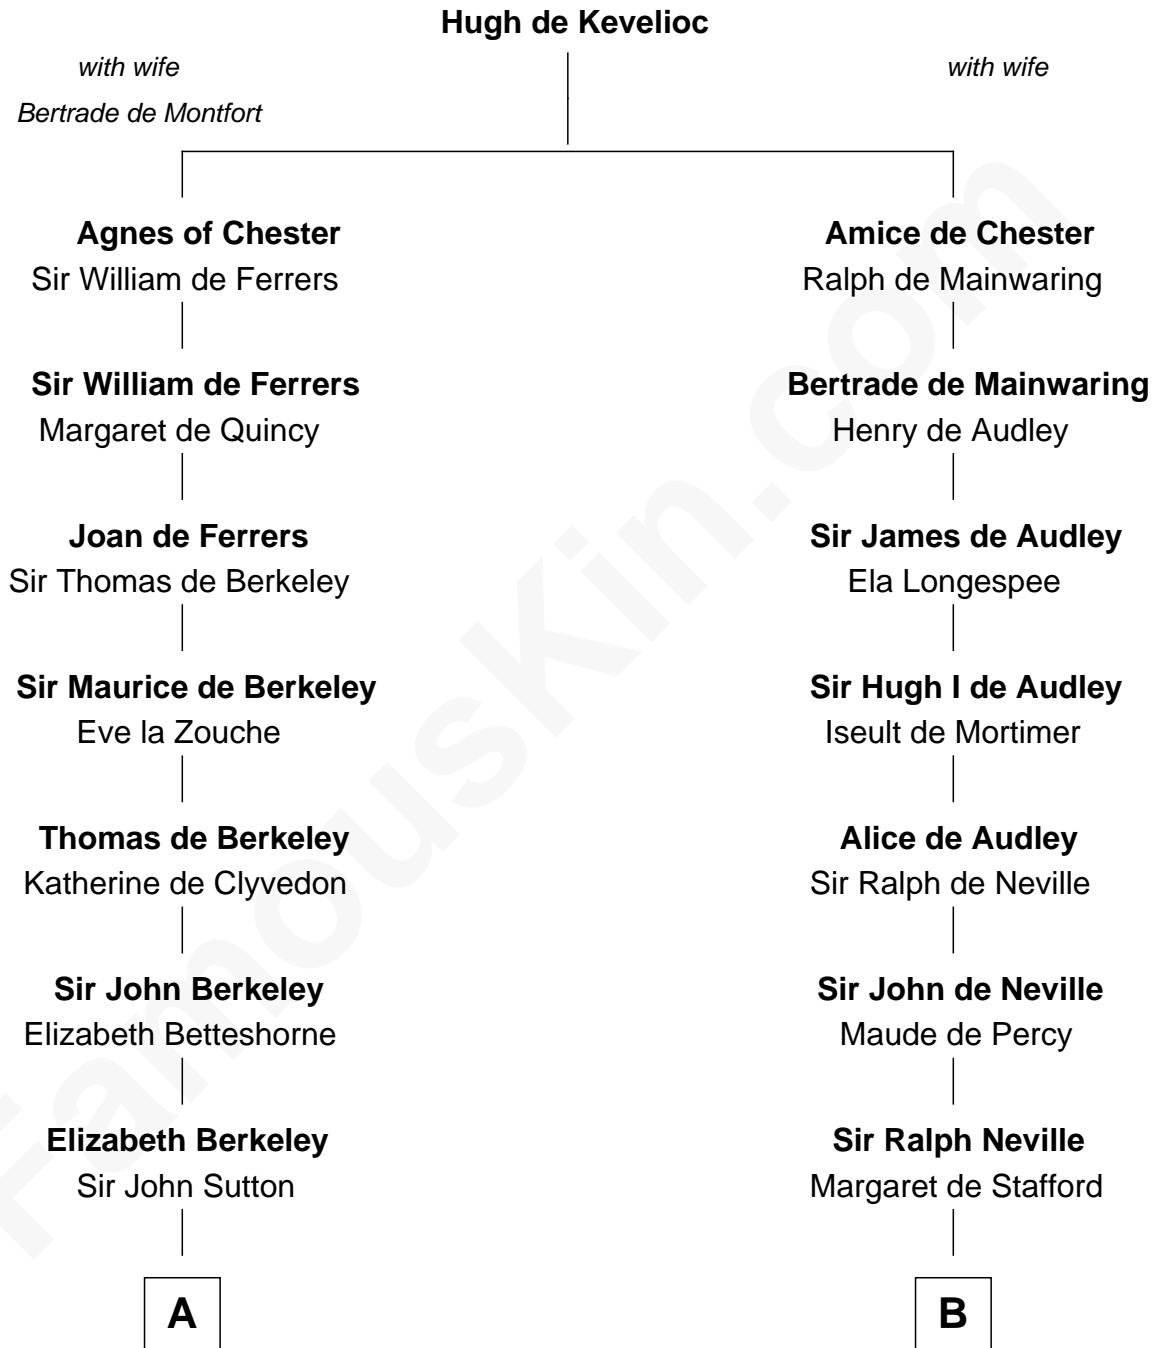

FamousKin.com Relationship Chart of

C. W. Post

Founder of Post Cereals

18th cousin 1 time removed of

William Henry Harrison

9th U.S. President

FamousKin.com