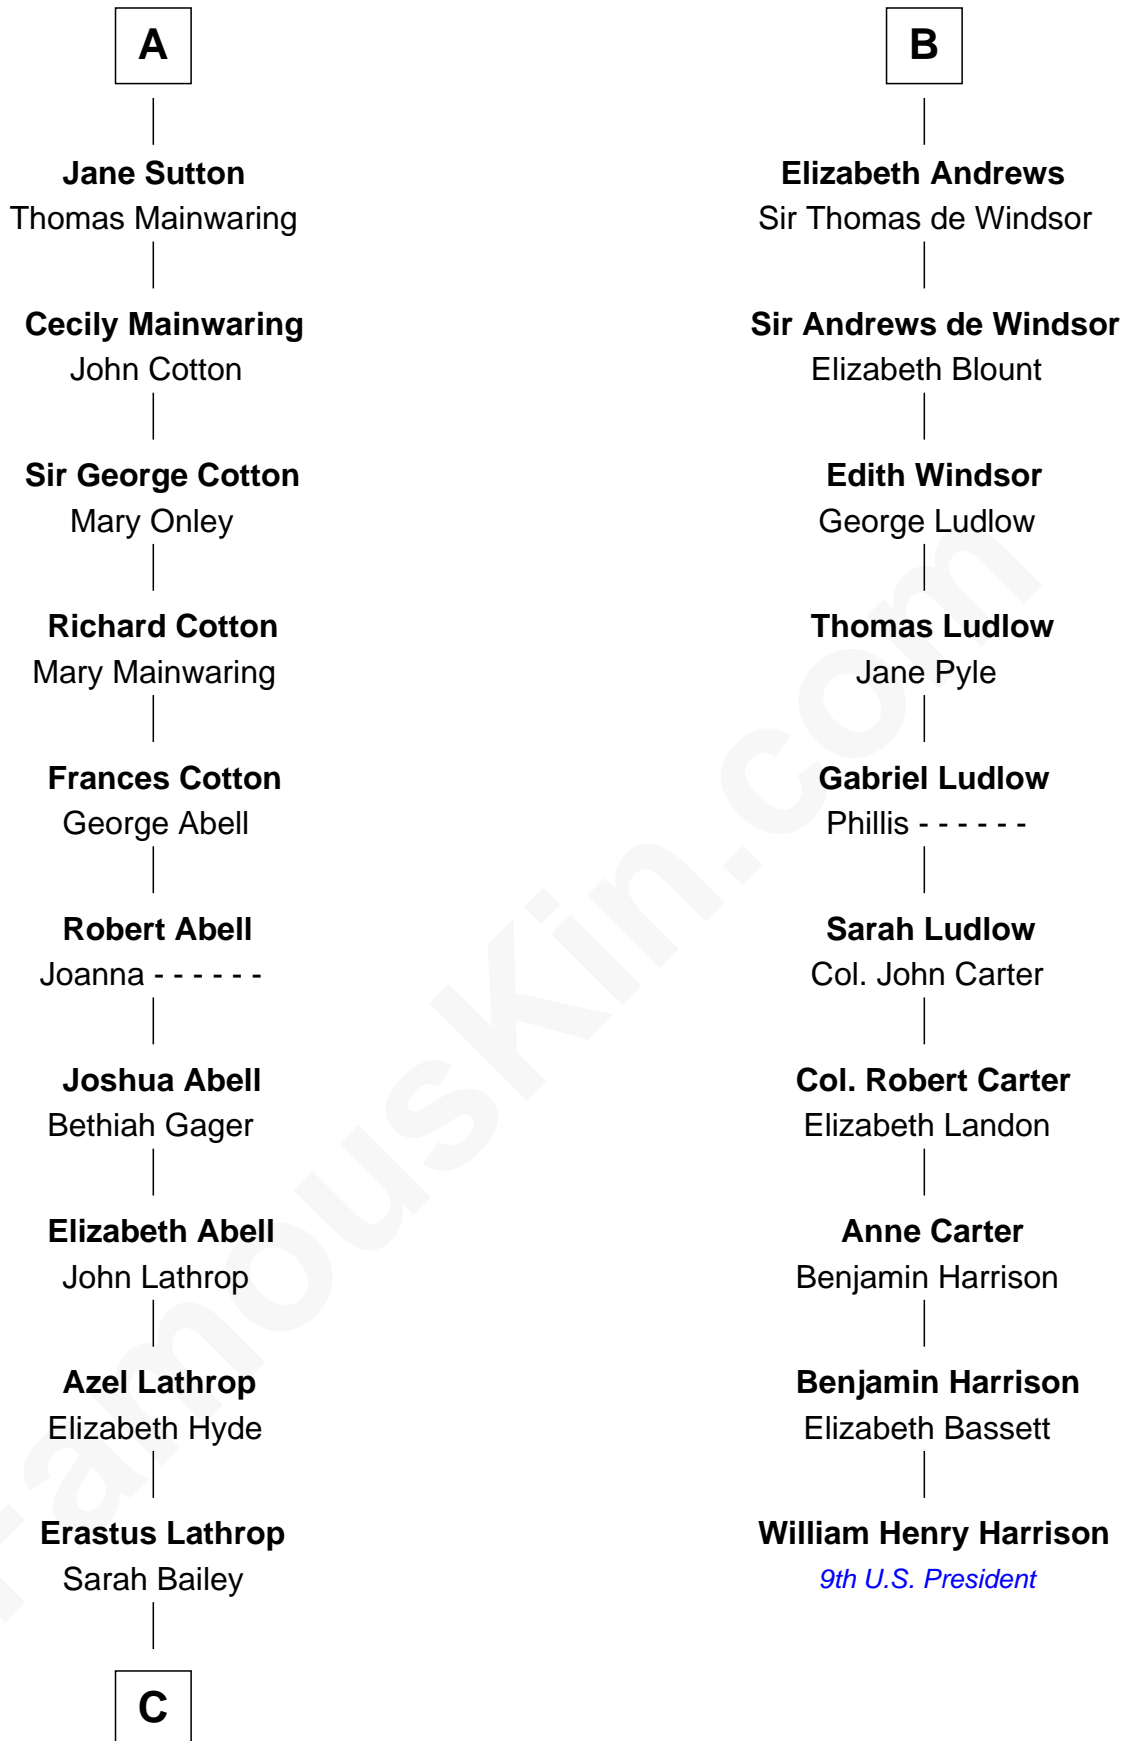

FamousKin.com Relationship Chart of

C. W. Post

Founder of Post Cereals

16th cousin 2 times removed of

William Henry Harrison

9th U.S. President

Sir Hugh le Despencer

Aveline Basset

Catherine de Beaumont

Elizabeth Luttrell

John Stratton

Elizabeth Stratton

John Andrews

B

C

—
Caroline Cushman Lathrop