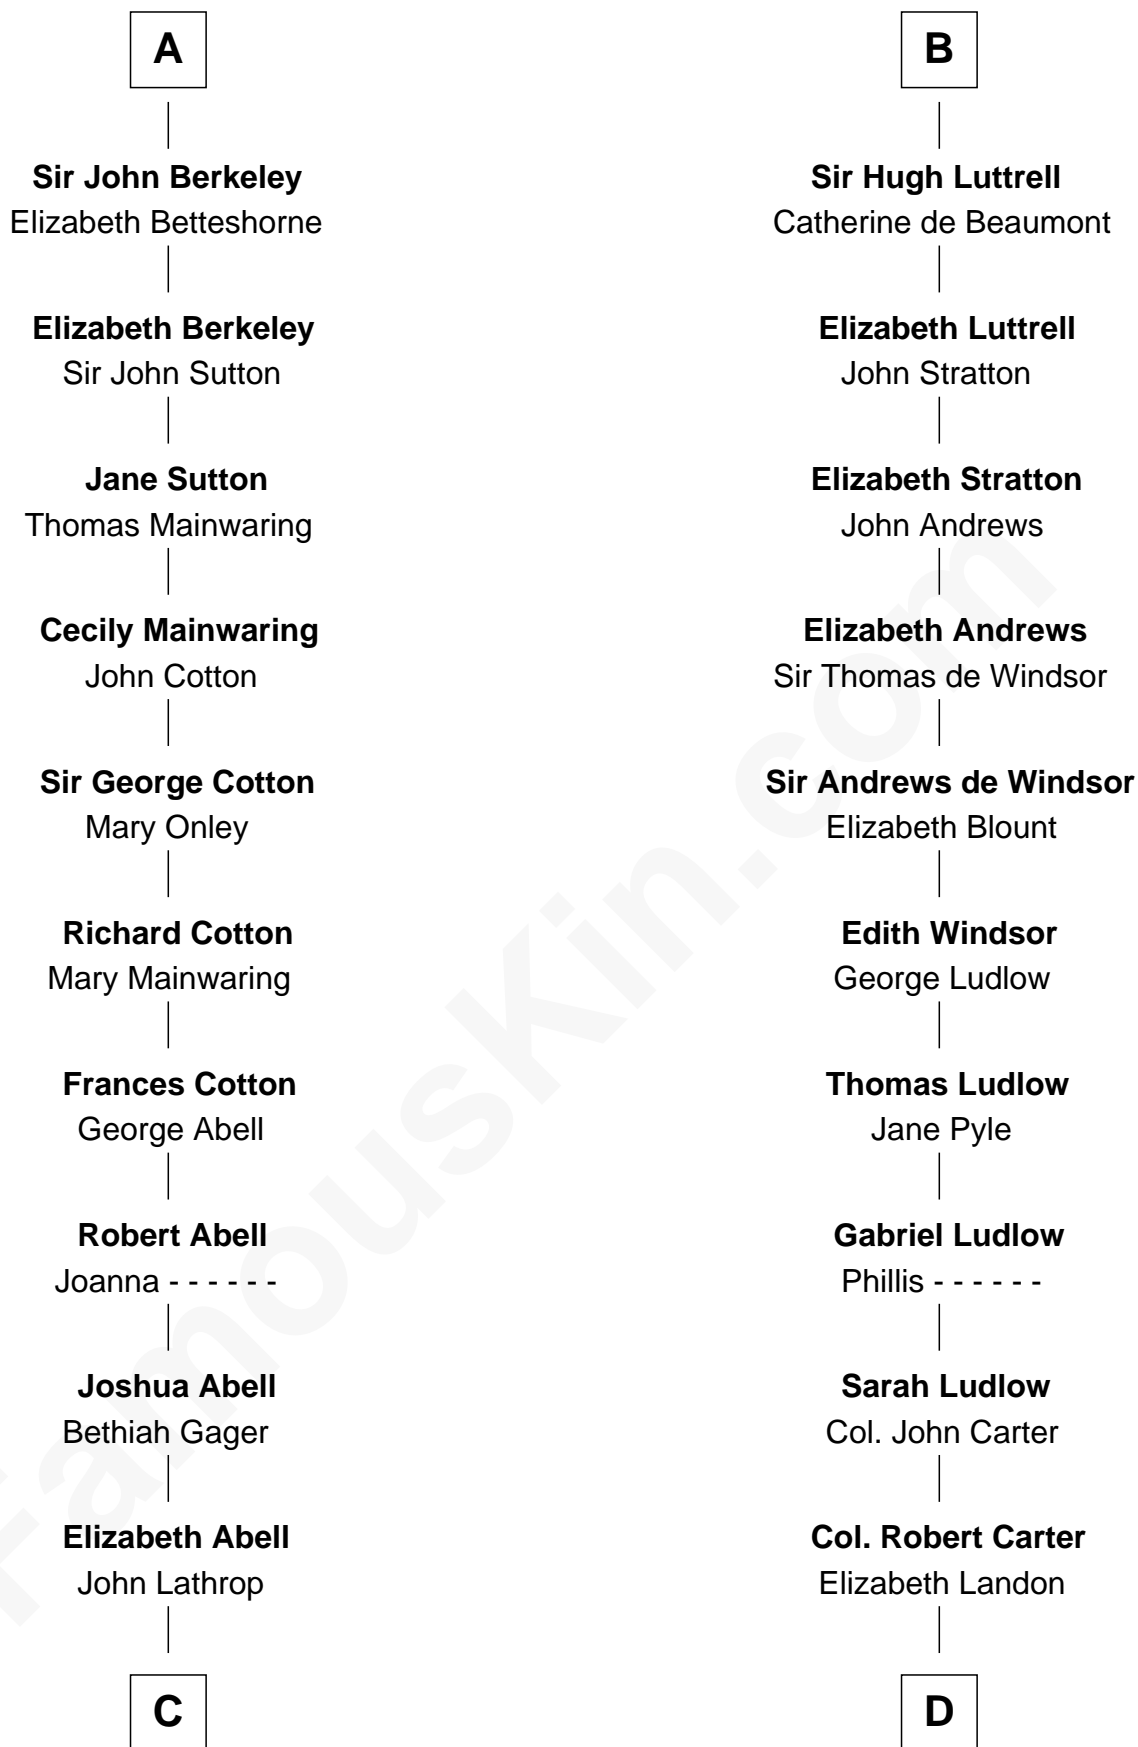

FamousKin.com Relationship Chart of

C. W. Post

Founder of Post Cereals

20th cousin 1 time removed of

Benjamin Harrison

23rd U.S. President

Geoffrey Plantagenet

Maud of England

Eleanor of Aquitaine

John, King of England

Isabelle of Angoulême

Henry III, King of England

Eleanor of Provence

Edward I, King of England

Eleanor of Castile

Elizabeth Plantagenet

Humphrey de Bohun

Margaret de Bohun

Sir Hugh de Courtnay

Elizabeth de Courtnay

Sir Andrew Luttrell

B

C

Azel Lathrop
Elizabeth Hyde

Erastus Lathrop
Sarah Bailey

Caroline Cushman Lathrop
Charles Rollin Post

C. W. Post
Founder of Post Cereals

D

Anne Carter
Benjamin Harrison

Benjamin Harrison
Elizabeth Bassett

Gen. William Henry Harrison
Anna Tuthill Symmes