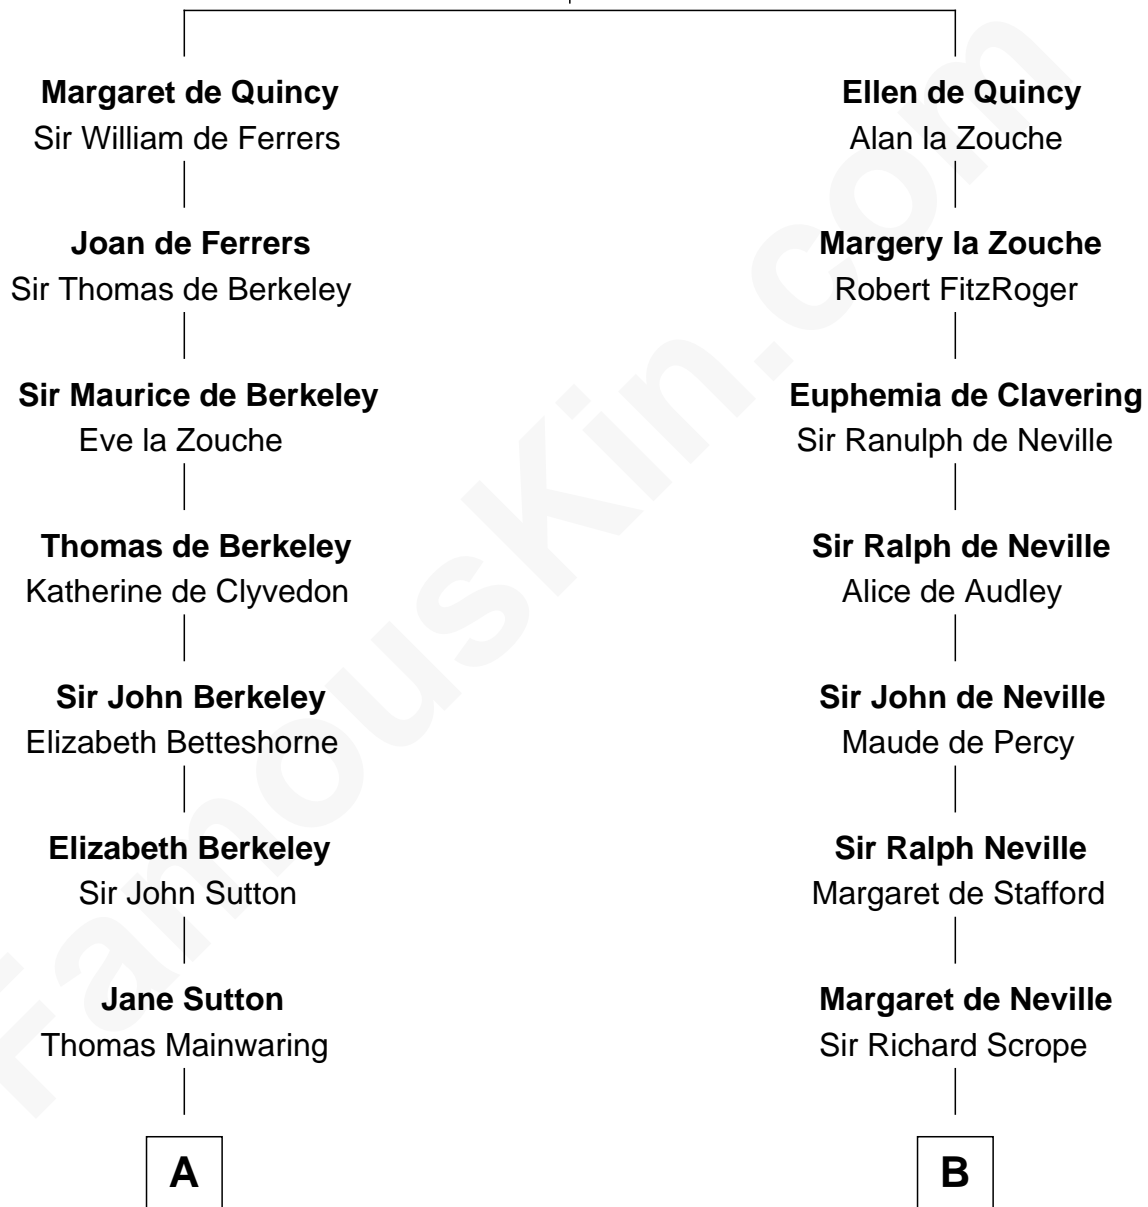

FamousKin.com Relationship Chart of

C. W. Post

Founder of Post Cereals

17th cousin 3 times removed of

Benjamin Harrison

23rd U.S. President

Sir Roger de Quincy

Helen of Galloway

C

Benjamin Harrison

Elizabeth Bassett

Gen. William Henry Harrison

Anna Tuthill Symmes

John Scott Harrison

Elizabeth Ramsey Irwin

Benjamin Harrison

23rd U.S. President

FamousKin.com