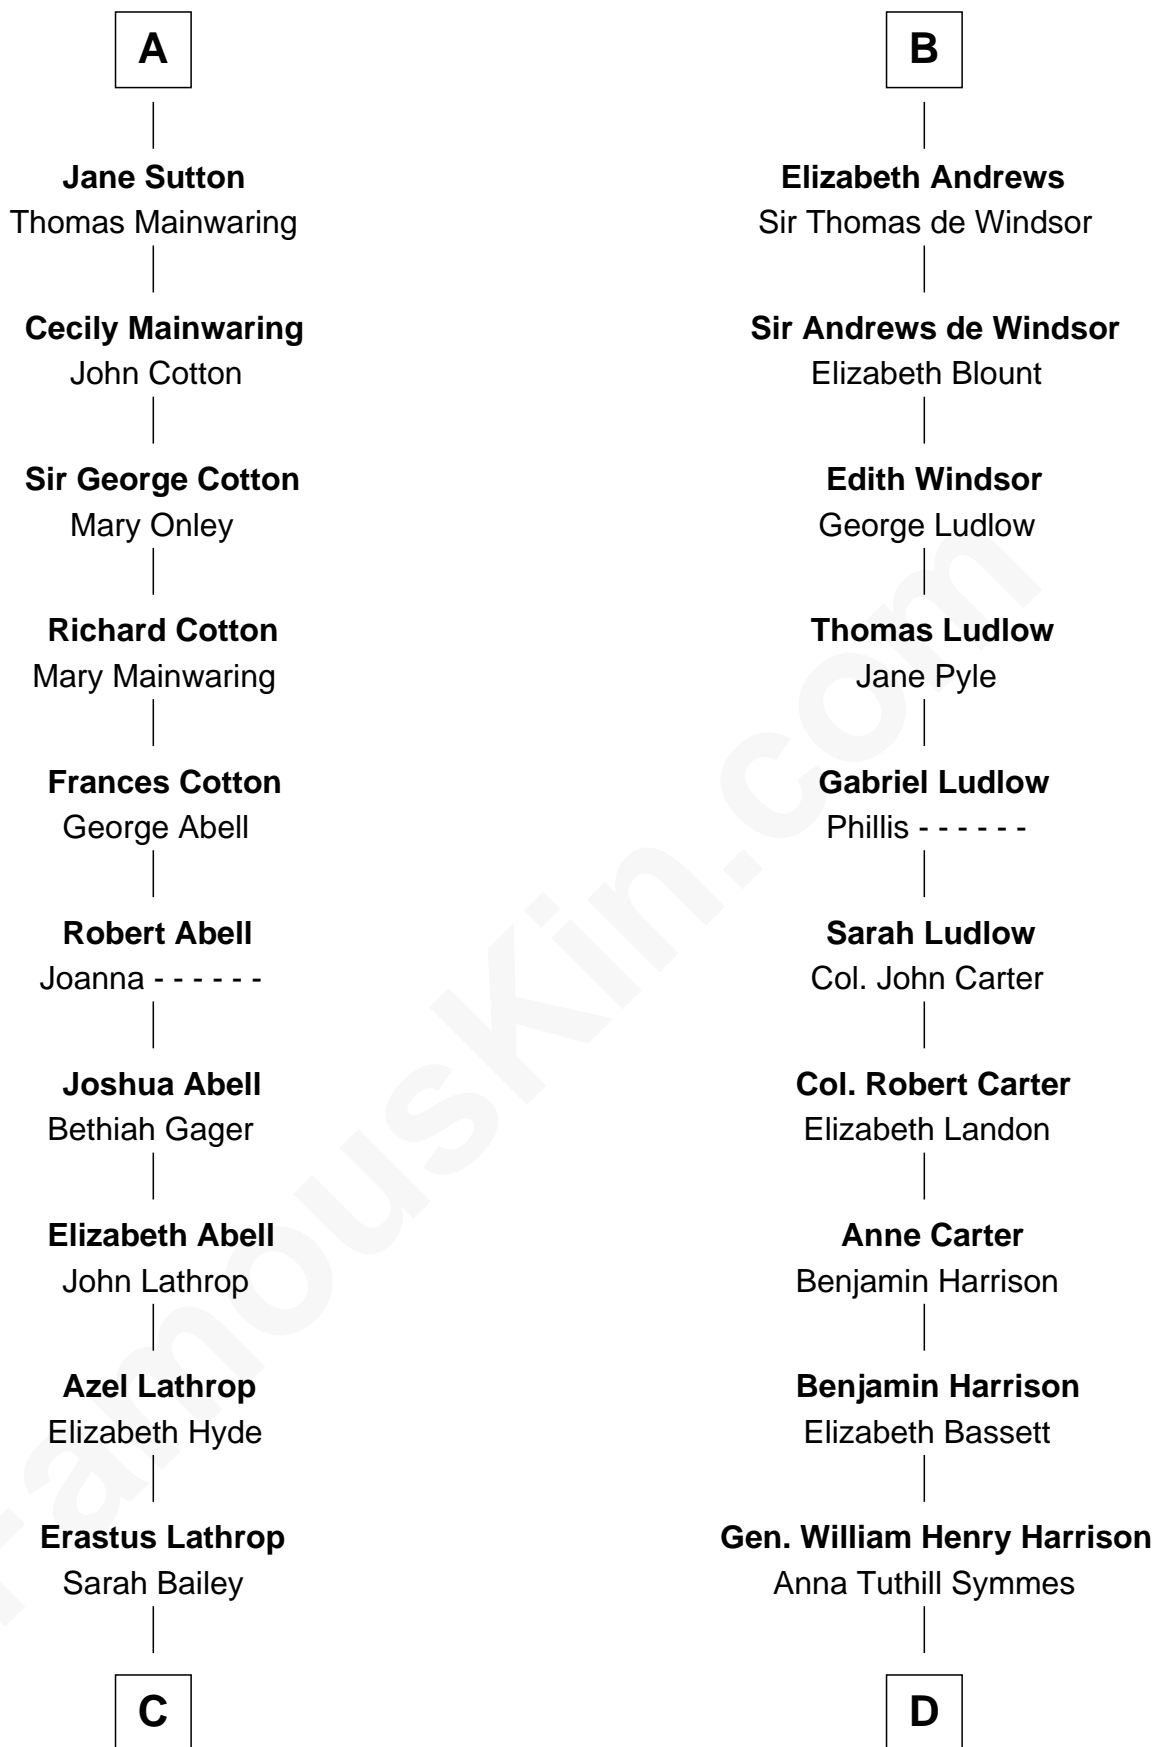

FamousKin.com Relationship Chart of

C. W. Post

Founder of Post Cereals

18th cousin of

Benjamin Harrison

23rd U.S. President

Sir Hugh le Despencer

Aveline Basset

Sir Hugh le Despencer

Isabella de Beauchamp

Sir Philip le Despencer

Margaret de Goushill

Sir Philip le Despencer

Joan de Cobham

Sir Philip le Despencer

Elizabeth - - - - -

Alice le Despenser

Sir John Sutton

Sir John Sutton

Constance Blount

Sir John Sutton

Elizabeth Berkeley

A

Eleanor le Despencer

Catherine de Beaumont

Elizabeth Luttrell

John Stratton

Elizabeth Stratton

John Andrews

B

FamousKin.com