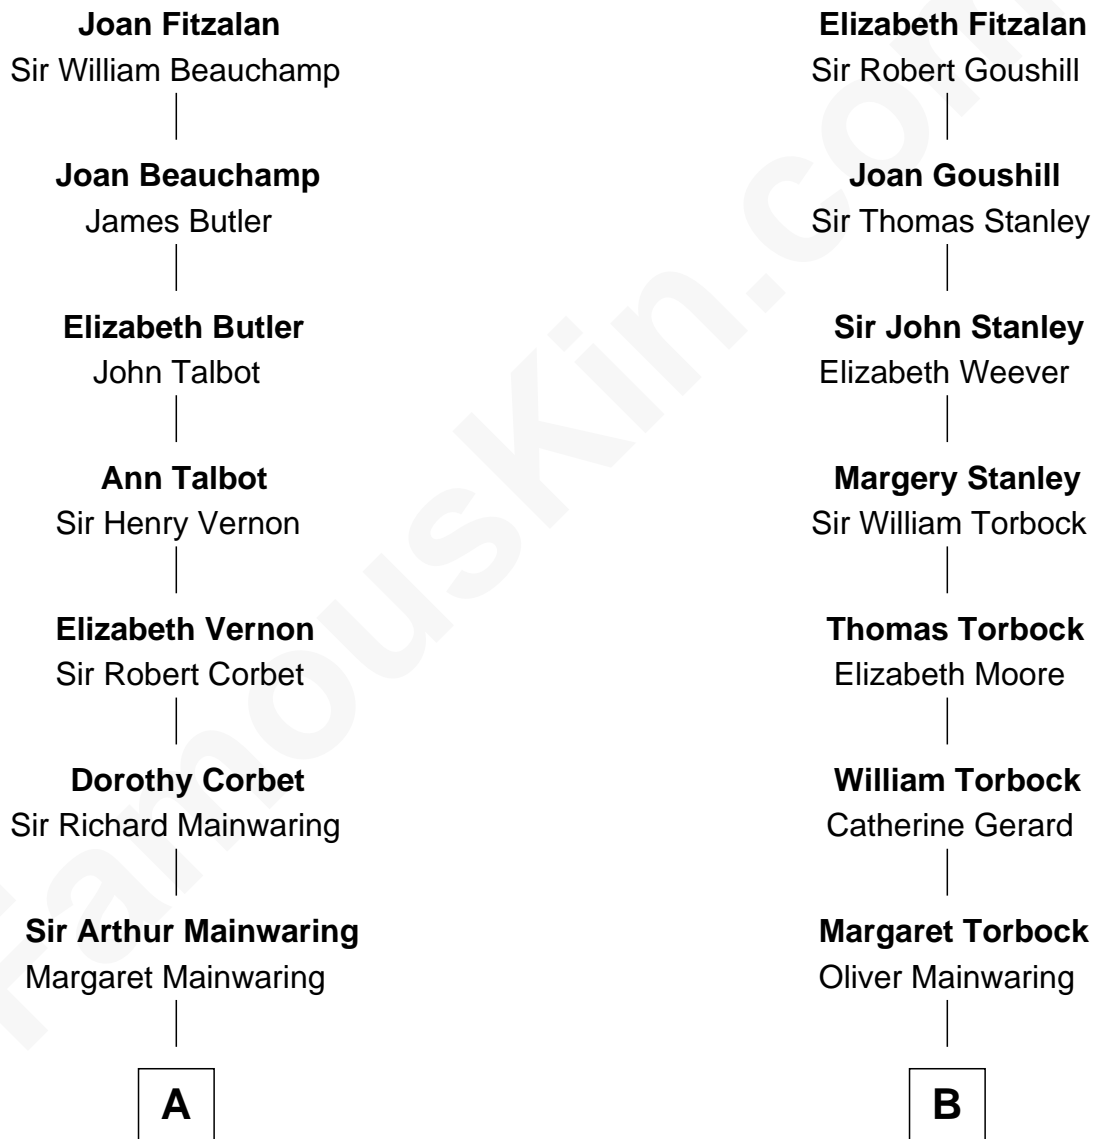

# FamousKin.com Relationship Chart of

**C. W. Post**

*Founder of Post Cereals*

15th cousin 4 times removed of

**Ed Helms**

*TV and Movie Actor*

**Sir Richard Fitzalan**

Elizabeth de Bohun