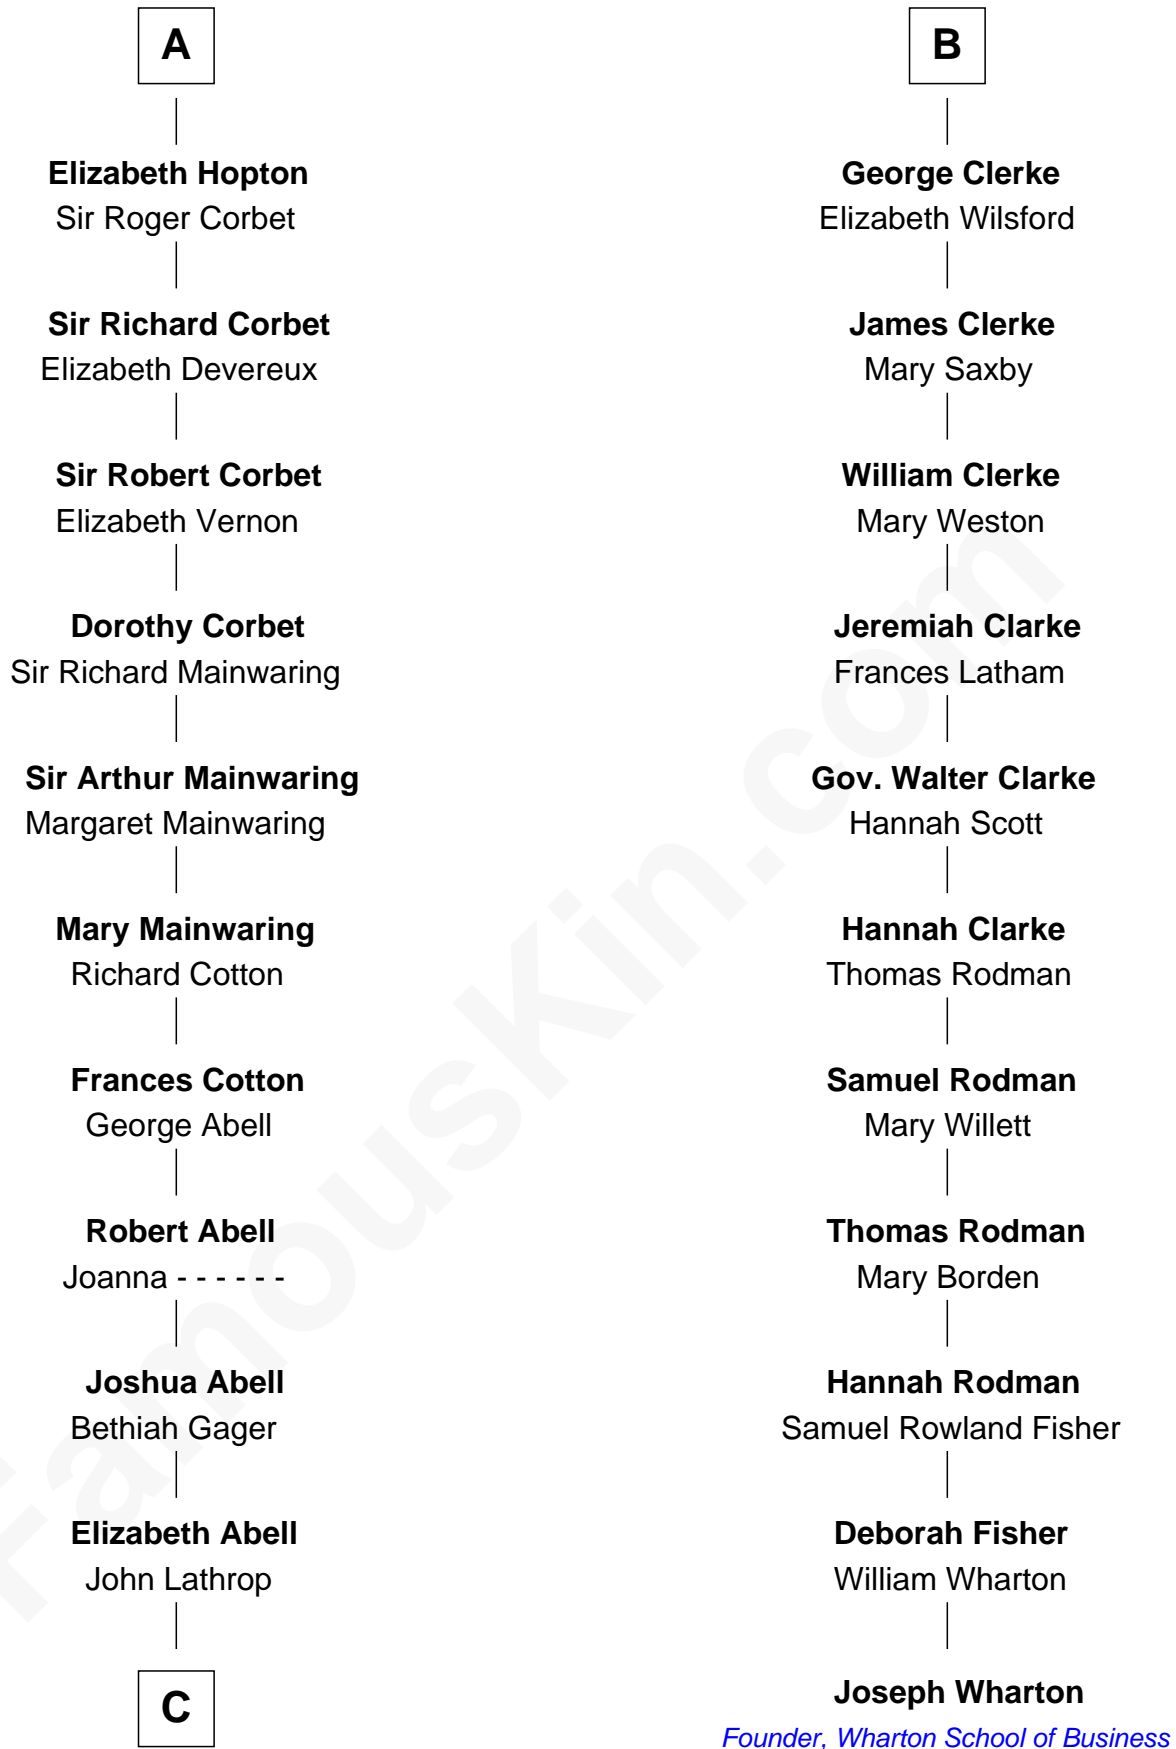

FamousKin.com Relationship Chart of

C. W. Post

Founder of Post Cereals

17th cousin 3 times removed of

Joseph Wharton

Founder of the Wharton School of Business

John de Botetourte

Maud FitzThomas

C

—
Azel Lathrop
Elizabeth Hyde

—
Erastus Lathrop
Sarah Bailey

—
Caroline Cushman Lathrop
Charles Rollin Post

—
C. W. Post
Founder of Post Cereals

FamousKin.com