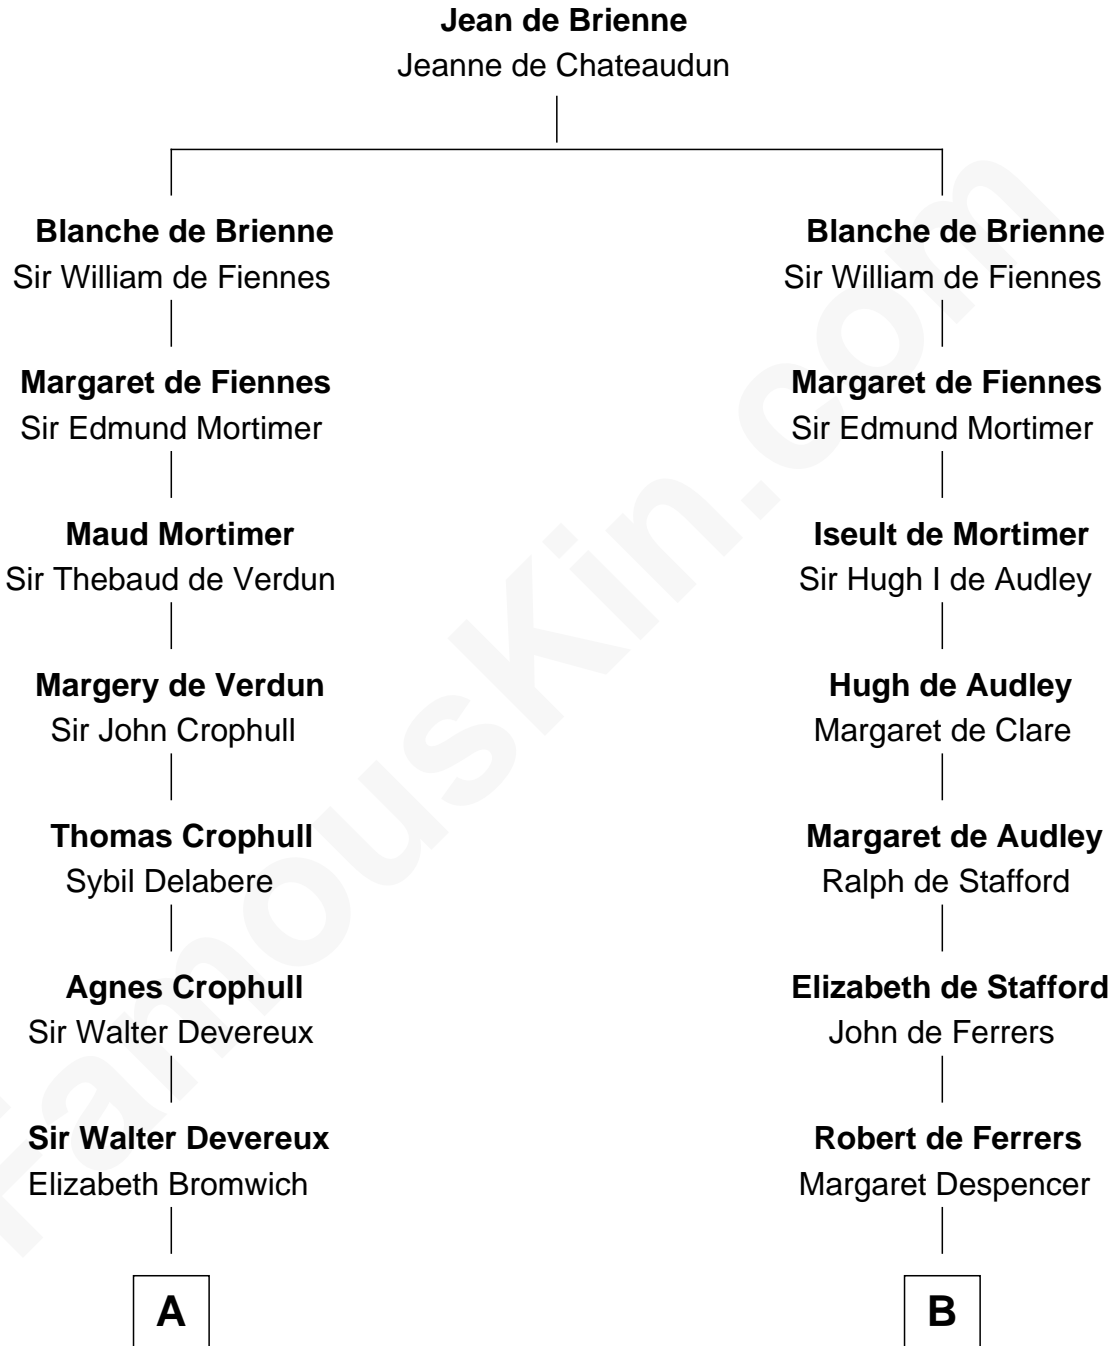

# FamousKin.com Relationship Chart of

**C. W. Post**

*Founder of Post Cereals*

21st cousin of

**Joseph Wharton**

*Founder of the Wharton School of Business*

**C**

**Elizabeth Abell**

John Lathrop

**Azel Lathrop**

Elizabeth Hyde

**Erastus Lathrop**

Sarah Bailey

**Caroline Cushman Lathrop**

Charles Rollin Post

**C. W. Post**

*Founder of Post Cereals*

**D**

**Samuel Rodman**

Mary Willett

**Thomas Rodman**

Mary Borden

**Hannah Rodman**

Samuel Rowland Fisher