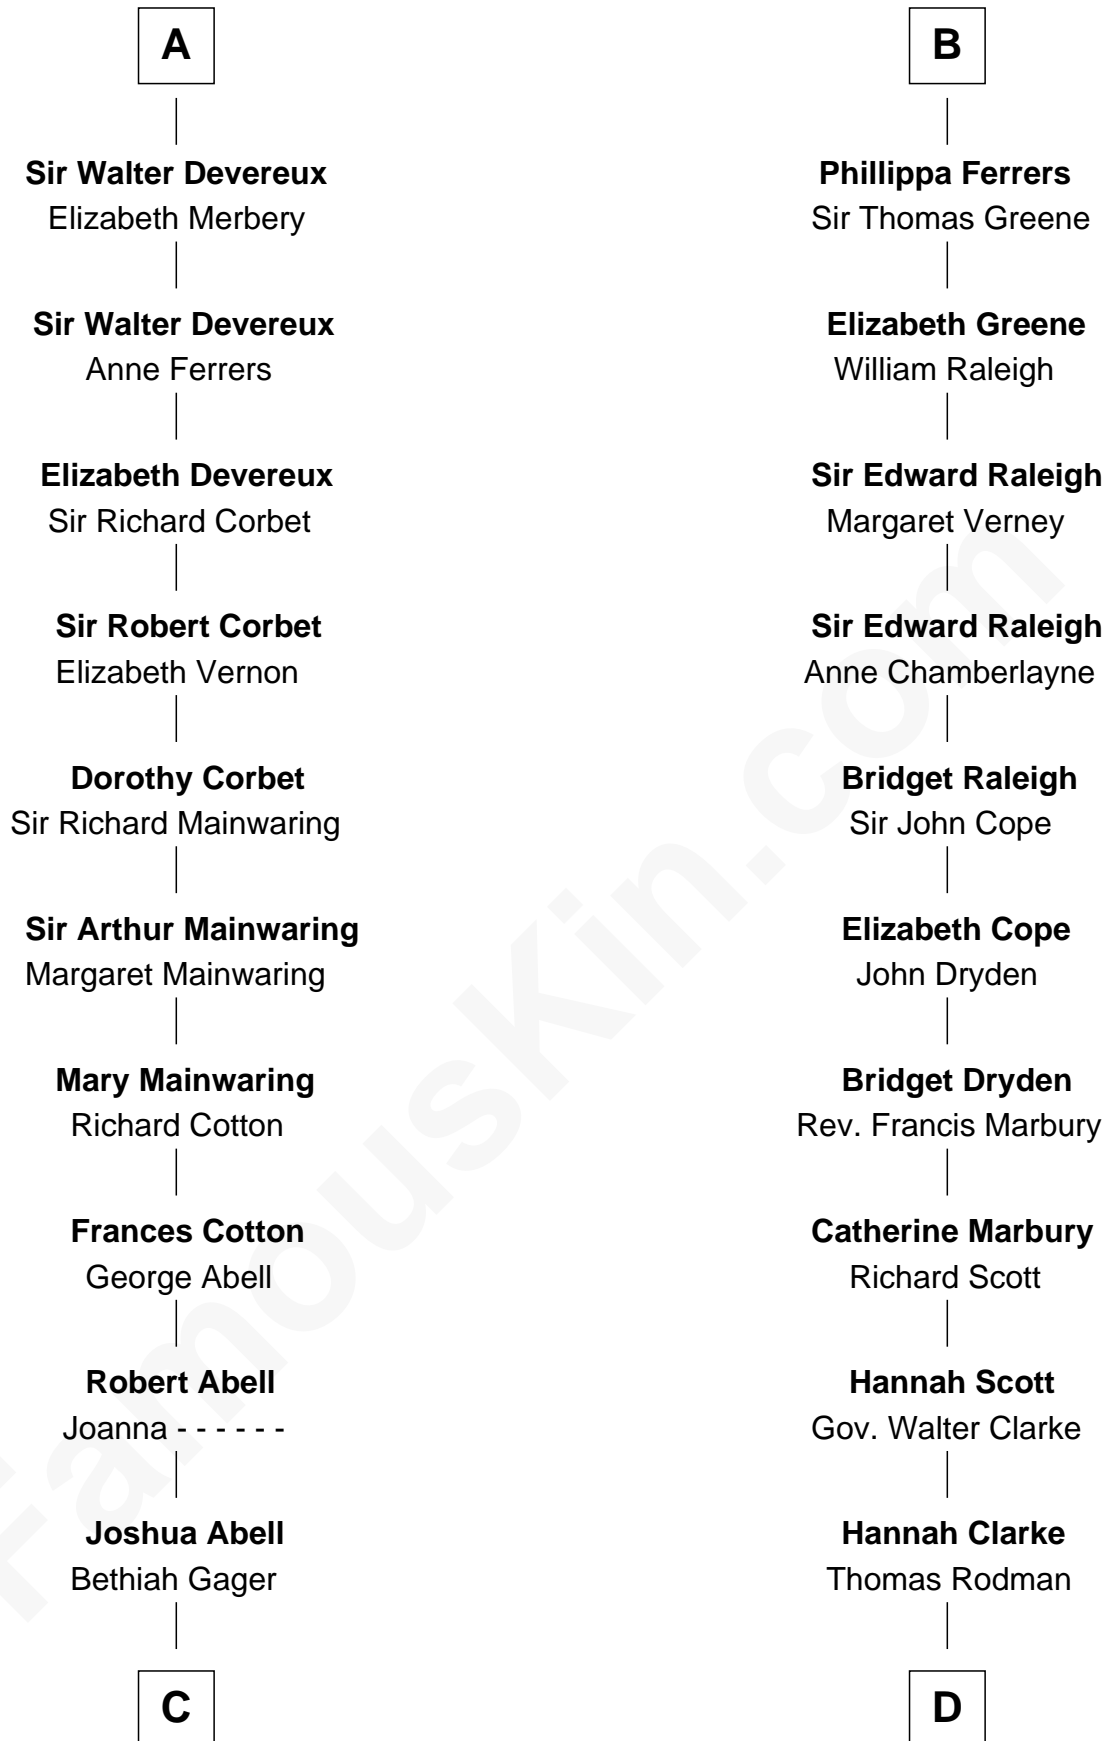

# FamousKin.com Relationship Chart of

**C. W. Post**

*Founder of Post Cereals*

21st cousin of

**Joseph Wharton**

*Founder of the Wharton School of Business*

**C**

**Elizabeth Abell**

John Lathrop

**Azel Lathrop**

Elizabeth Hyde

**Erastus Lathrop**

Sarah Bailey

**Caroline Cushman Lathrop**

Charles Rollin Post

**C. W. Post**

*Founder of Post Cereals*

**D**

**Samuel Rodman**

Mary Willett

**Thomas Rodman**

Mary Borden

**Hannah Rodman**

Samuel Rowland Fisher