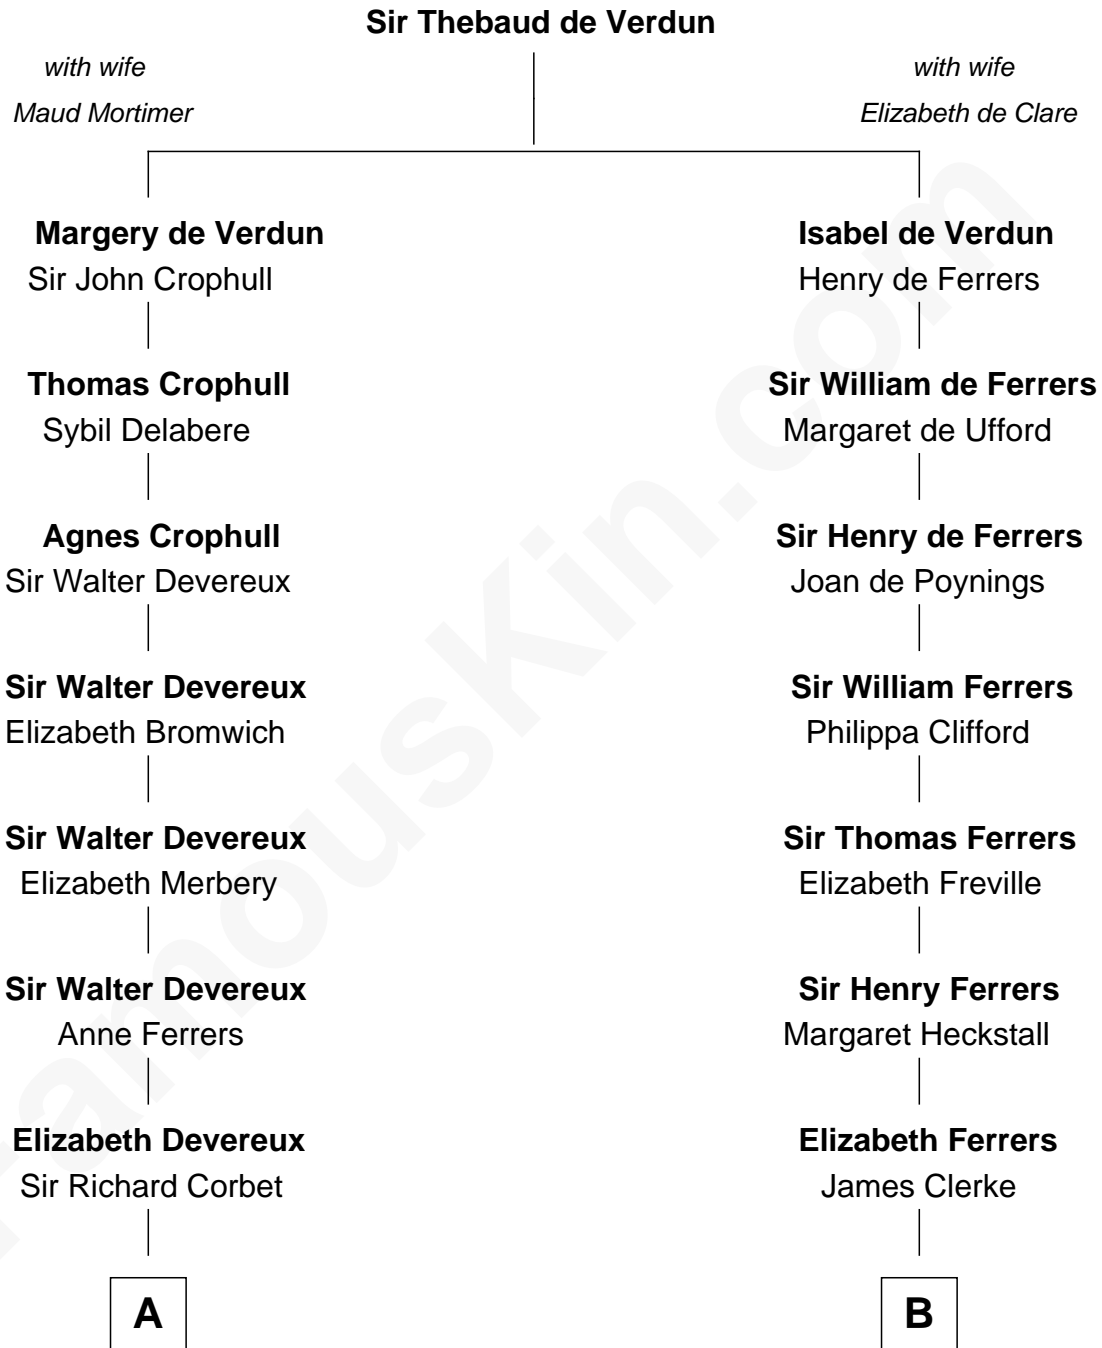

FamousKin.com

Relationship Chart of

C. W. Post

Founder of Post Cereals

17th cousin 1 time removed of

Joseph Wharton

Founder of the Wharton School of Business