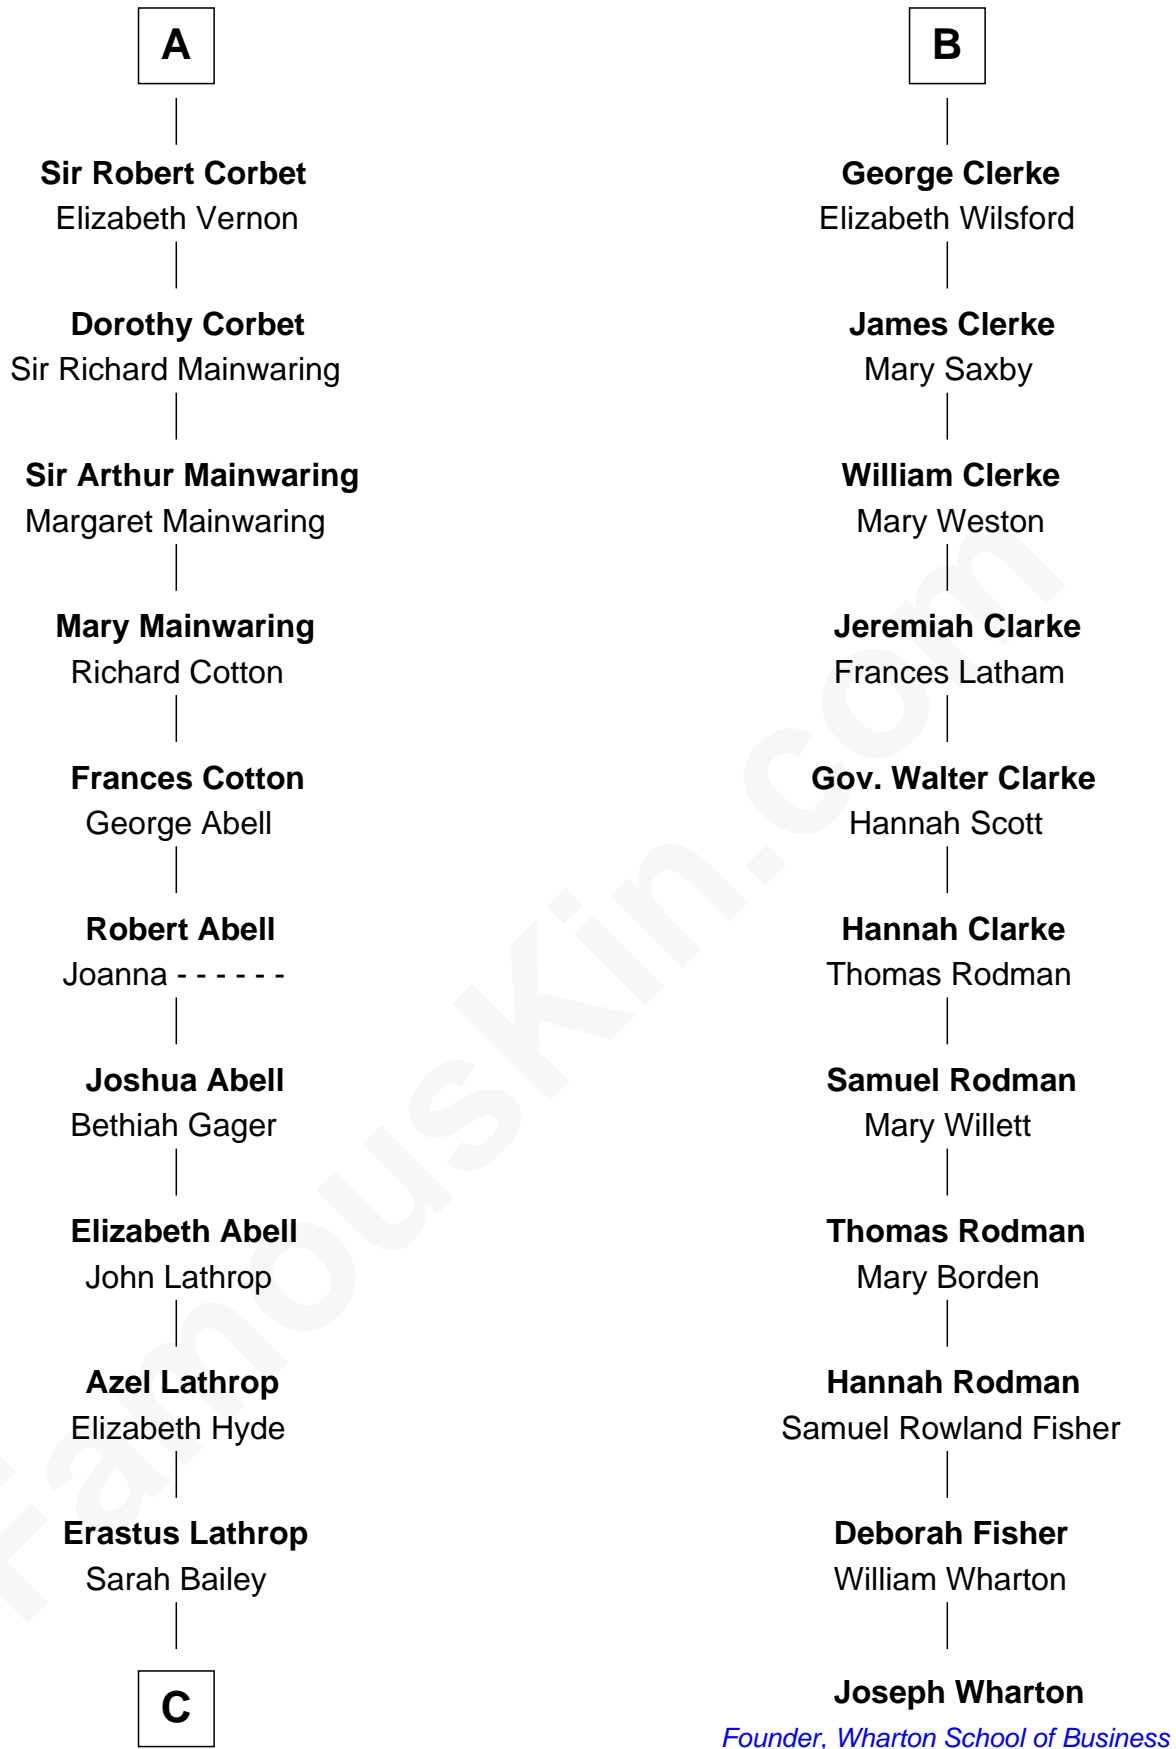

## Relationship Chart of

### C. W. Post

*Founder of Post Cereals*

17th cousin 1 time removed of

### Joseph Wharton

*Founder of the Wharton School of Business*

**C**

—  
**Caroline Cushman Lathrop**

Charles Rollin Post

—  
**C. W. Post**

*Founder of Post Cereals*

FamousKin.com