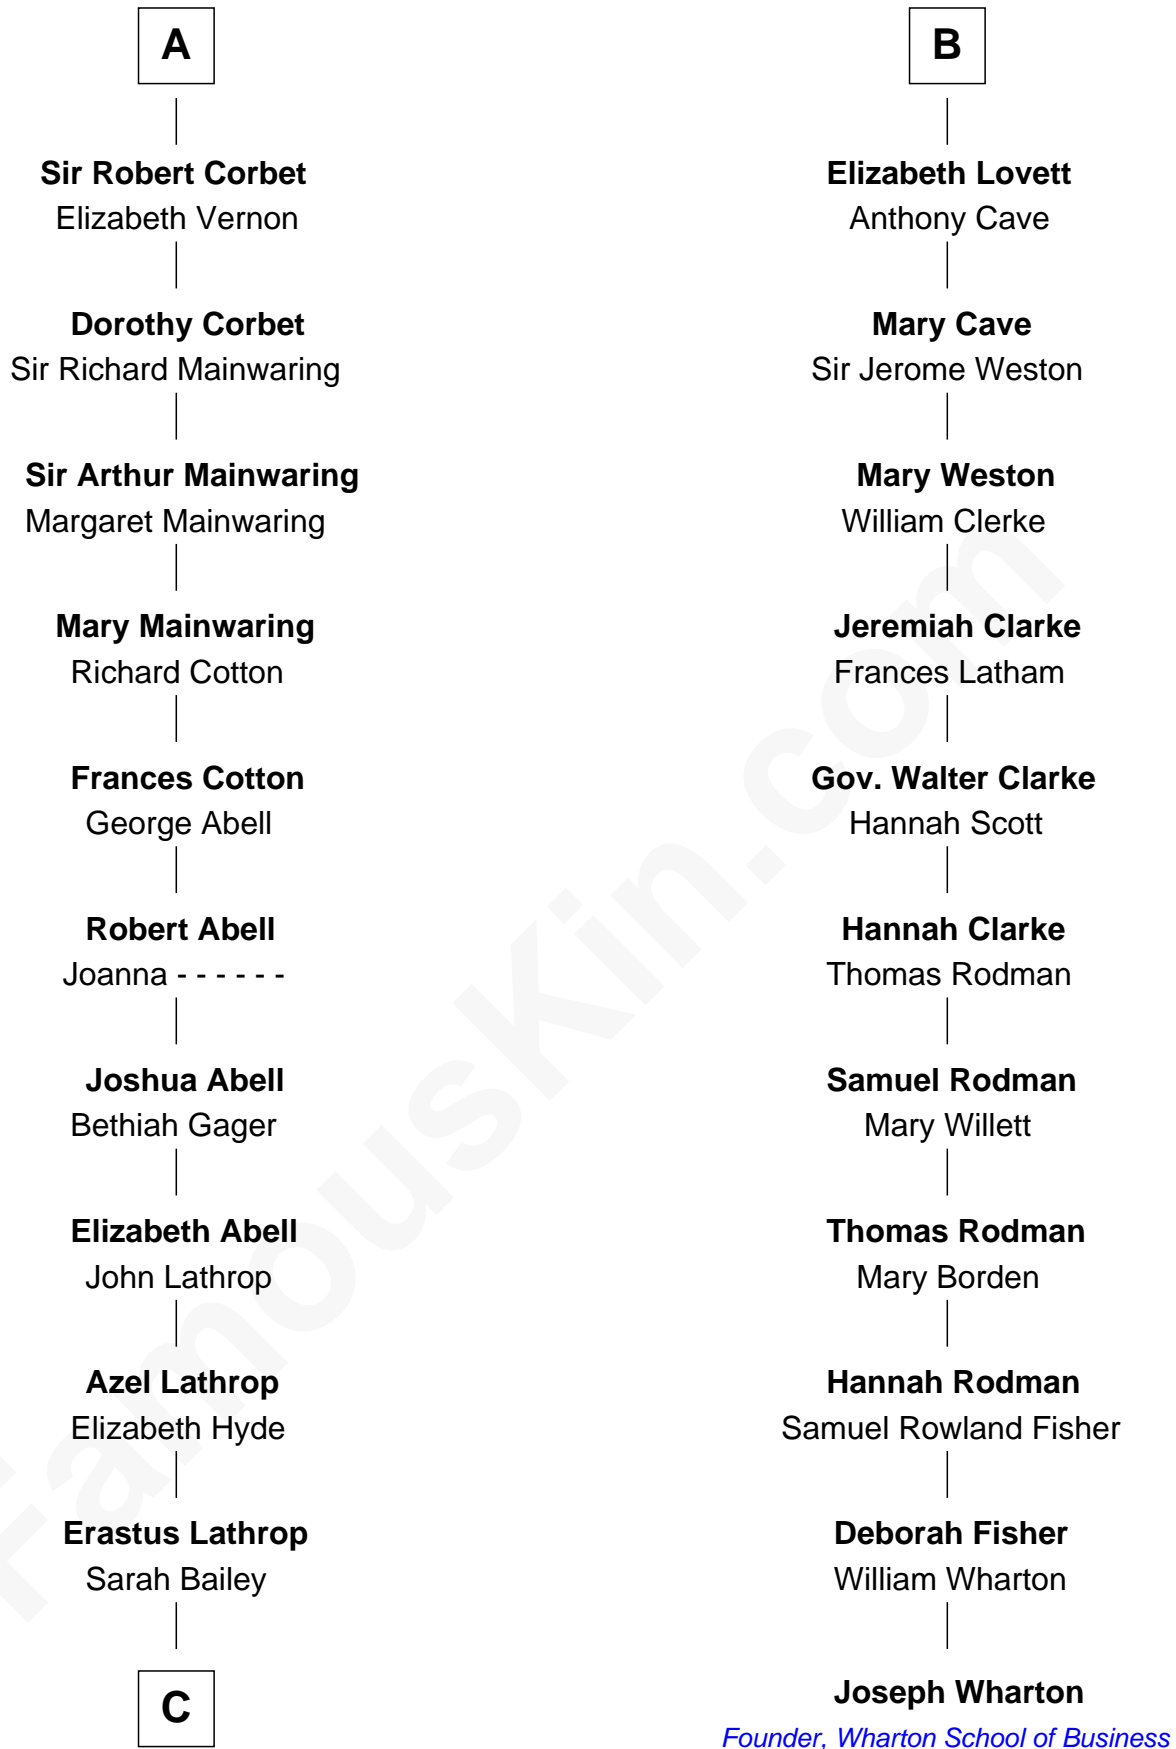

FamousKin.com Relationship Chart of

C. W. Post

Founder of Post Cereals

17th cousin 1 time removed of

Joseph Wharton

Founder of the Wharton School of Business

C

—
Caroline Cushman Lathrop

Charles Rollin Post

—
C. W. Post

Founder of Post Cereals

FamousKin.com