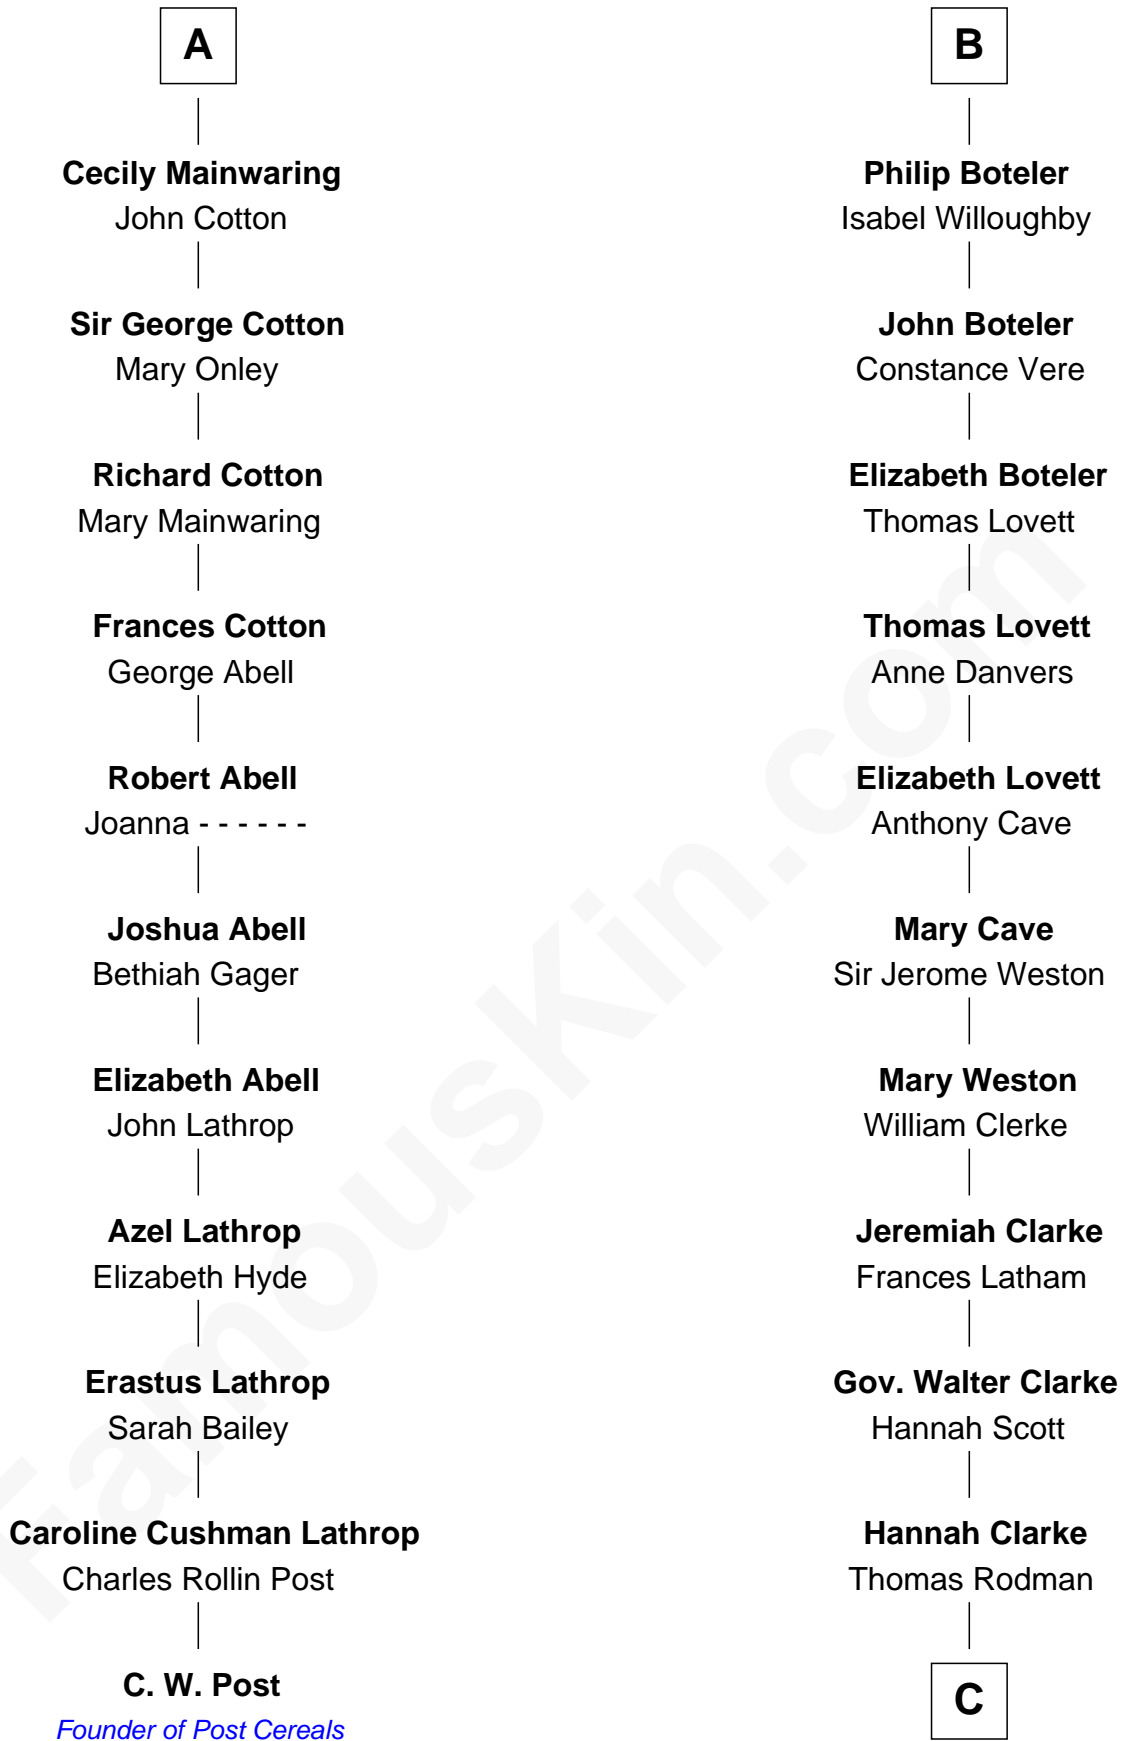

FamousKin.com Relationship Chart of

C. W. Post

Founder of Post Cereals

17th cousin 4 times removed of

Joseph Wharton

Founder of the Wharton School of Business

William de Cantilupe

C

—
Samuel Rodman

Mary Willett

—
Thomas Rodman

Mary Borden

—
Hannah Rodman

Samuel Rowland Fisher

—
Deborah Fisher

William Wharton