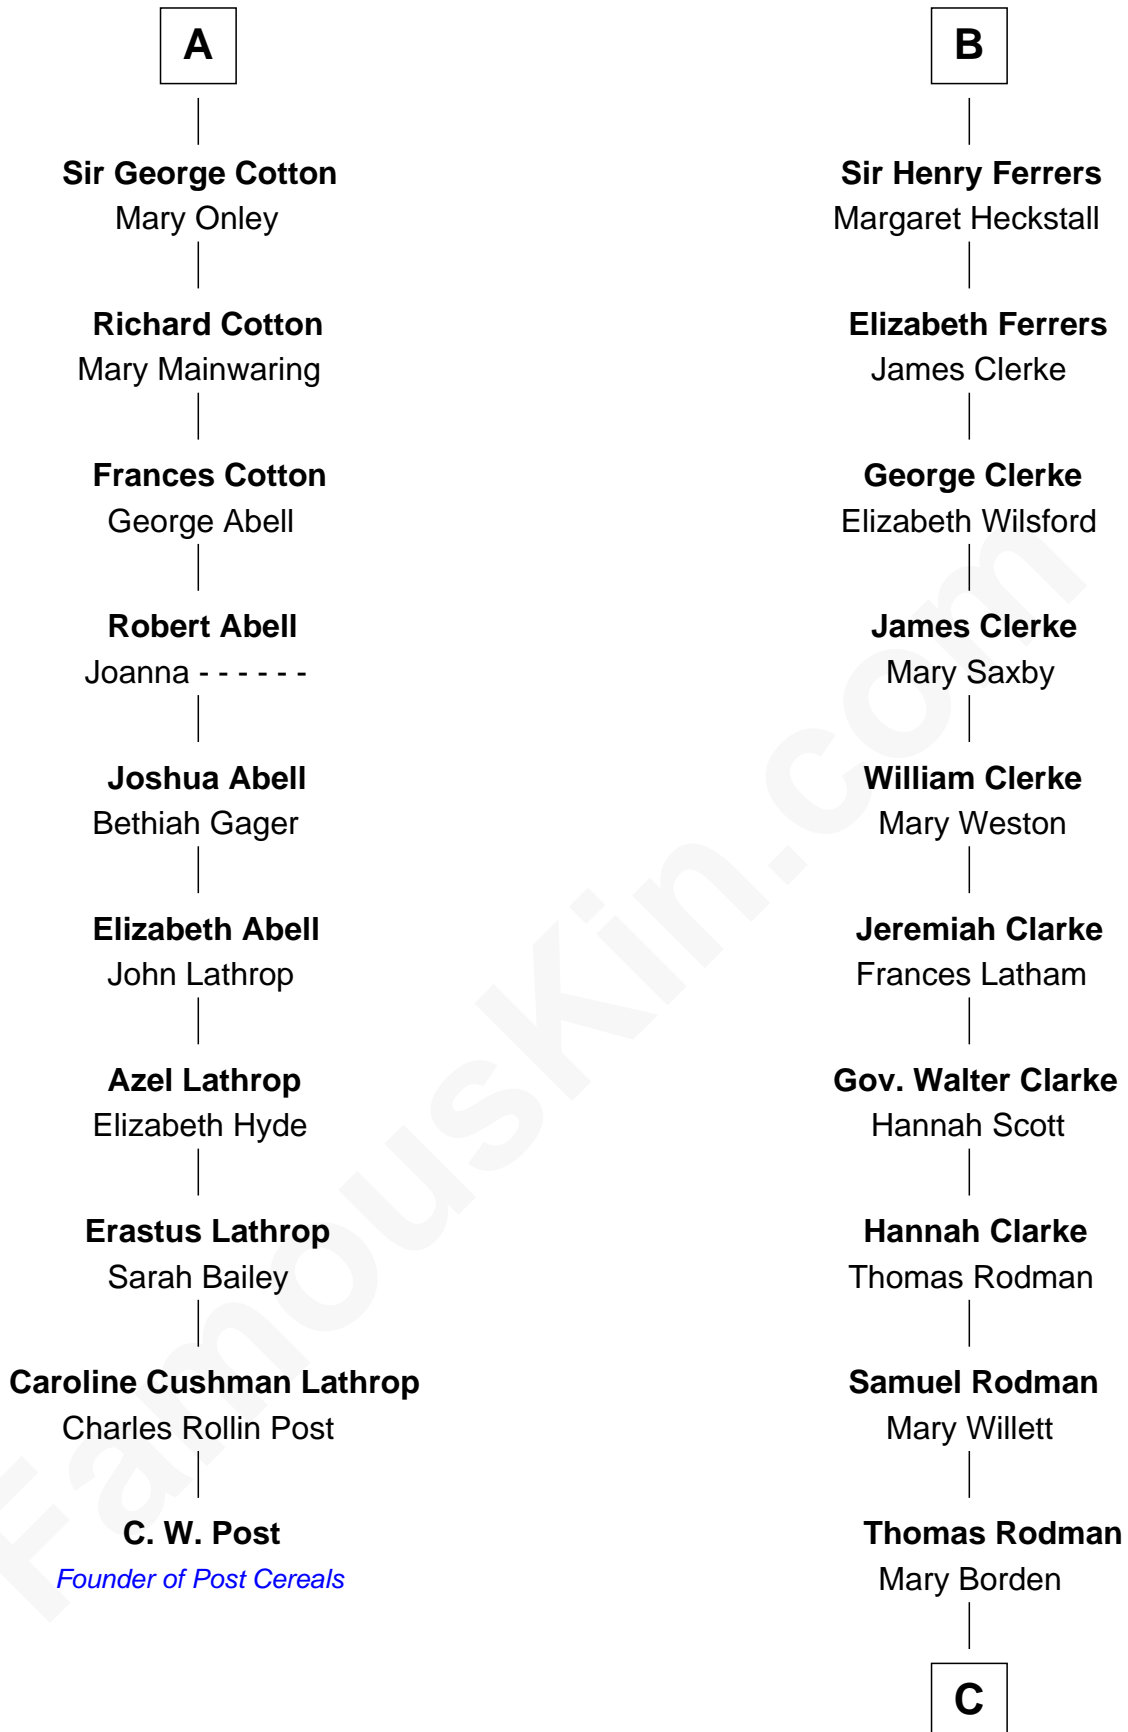

FamousKin.com Relationship Chart of

C. W. Post

Founder of Post Cereals

16th cousin 3 times removed of

Joseph Wharton

Founder of the Wharton School of Business

Sir William de Ferrers

Margaret de Quincy

Cecily Mainwaring
John Cotton

A

Sir William de Ferrers
Anne Duward

Sir William de Ferrers
de Segrave

Henry de Ferrers
Isabel de Verdun

Sir William de Ferrers
Margaret de Ufford

Sir Henry de Ferrers
Joan de Poynings

Sir William Ferrers
Philippa Clifford

Sir Thomas Ferrers
Elizabeth Freville

B

C

Hannah Rodman
Samuel Rowland Fisher

Deborah Fisher
William Wharton

Joseph Wharton
Founder, Wharton School of Business

FamousKin.com