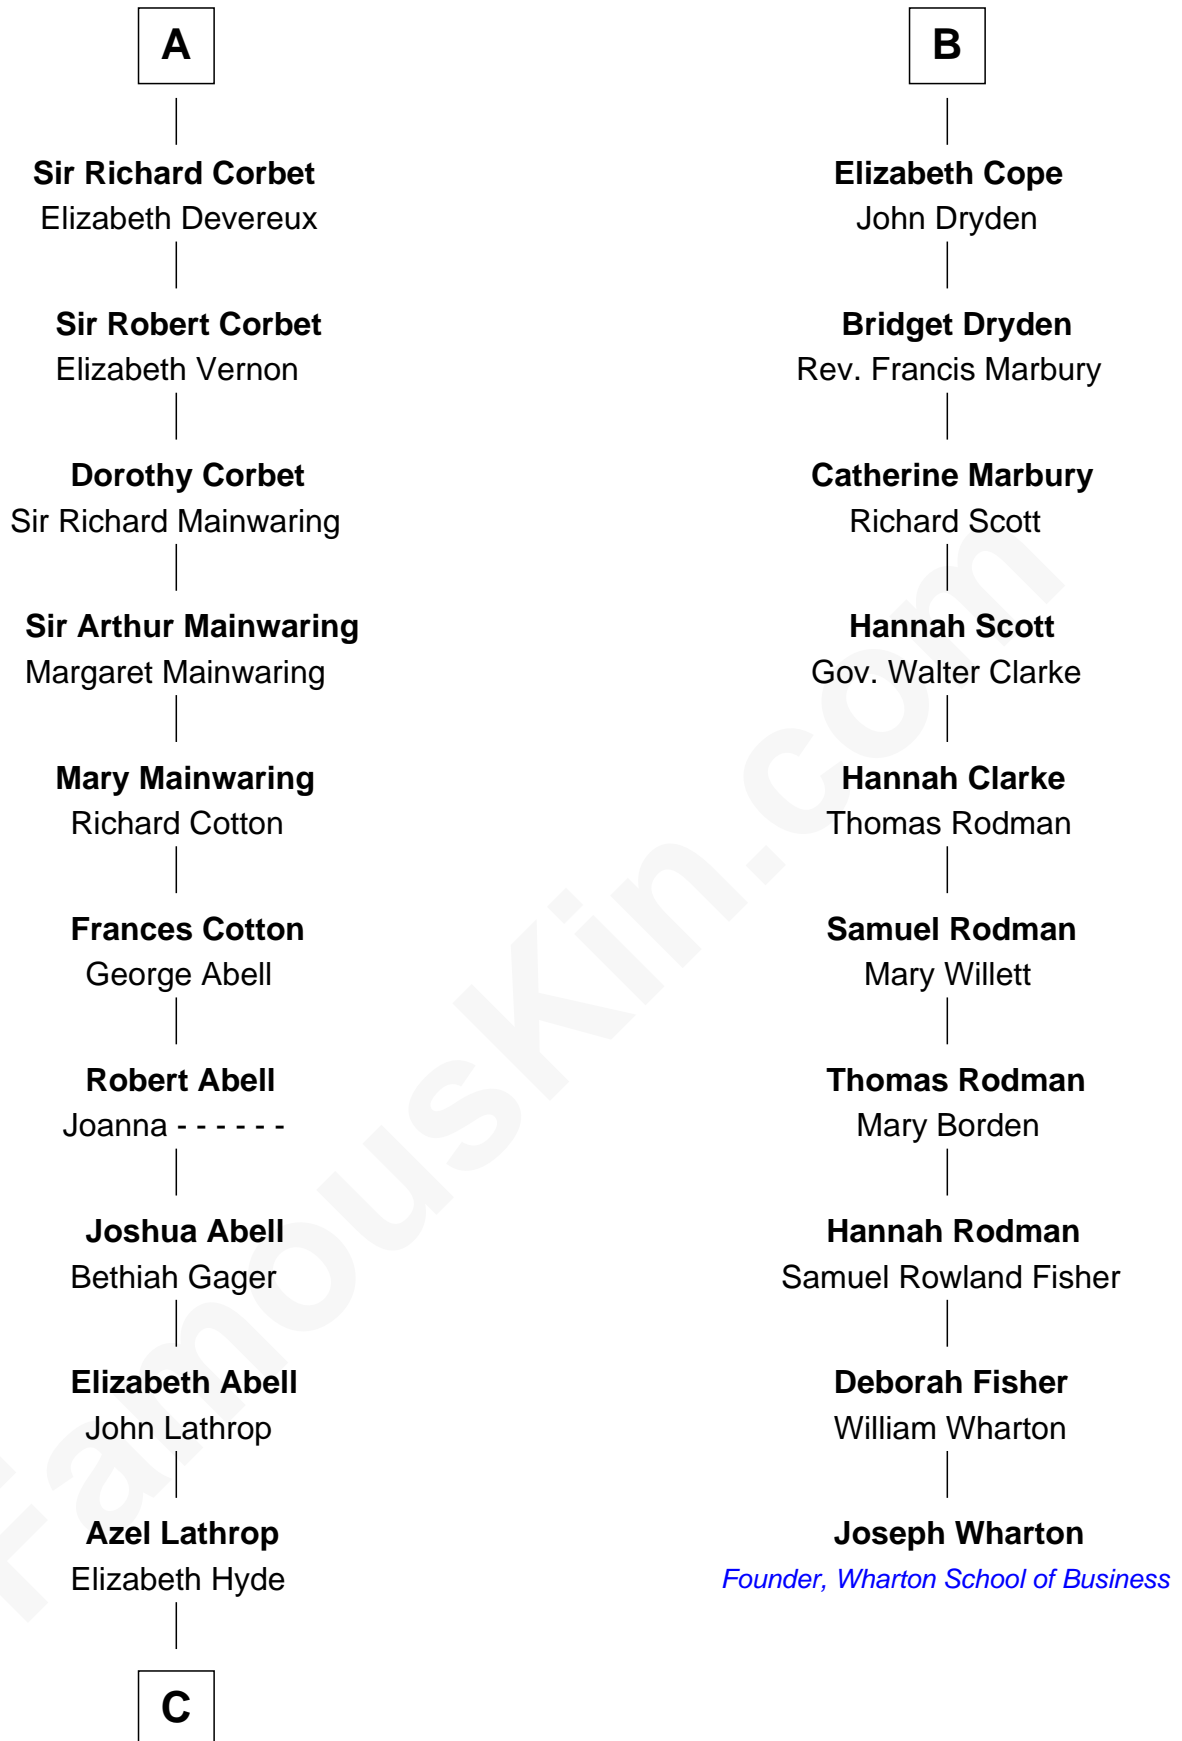

# FamousKin.com Relationship Chart of

**C. W. Post**

*Founder of Post Cereals*

16th cousin 3 times removed of

**Joseph Wharton**

*Founder of the Wharton School of Business*

**Sir Gilbert Talbot**

Pernel le Boteler

**Elizabeth Talbot**

Sir Henry de Grey

**Richard Grey**

Blanche de la Vache

**Alice Grey**

Sir William Burley

**Elizabeth Burley**

Sir John Hopton

Ankaret le Strange

**Mary Talbot**

Sir Thomas Greene

**Sir Thomas Greene**

Phillippa Ferrers

**Elizabeth Greene**

William Raleigh

**Sir Edward Raleigh**

Margaret Verney

**Sir Edward Raleigh**

Anne Chamberlayne

**Bridget Raleigh**

Sir John Cope

**B**

**C**

Erastus Lathrop