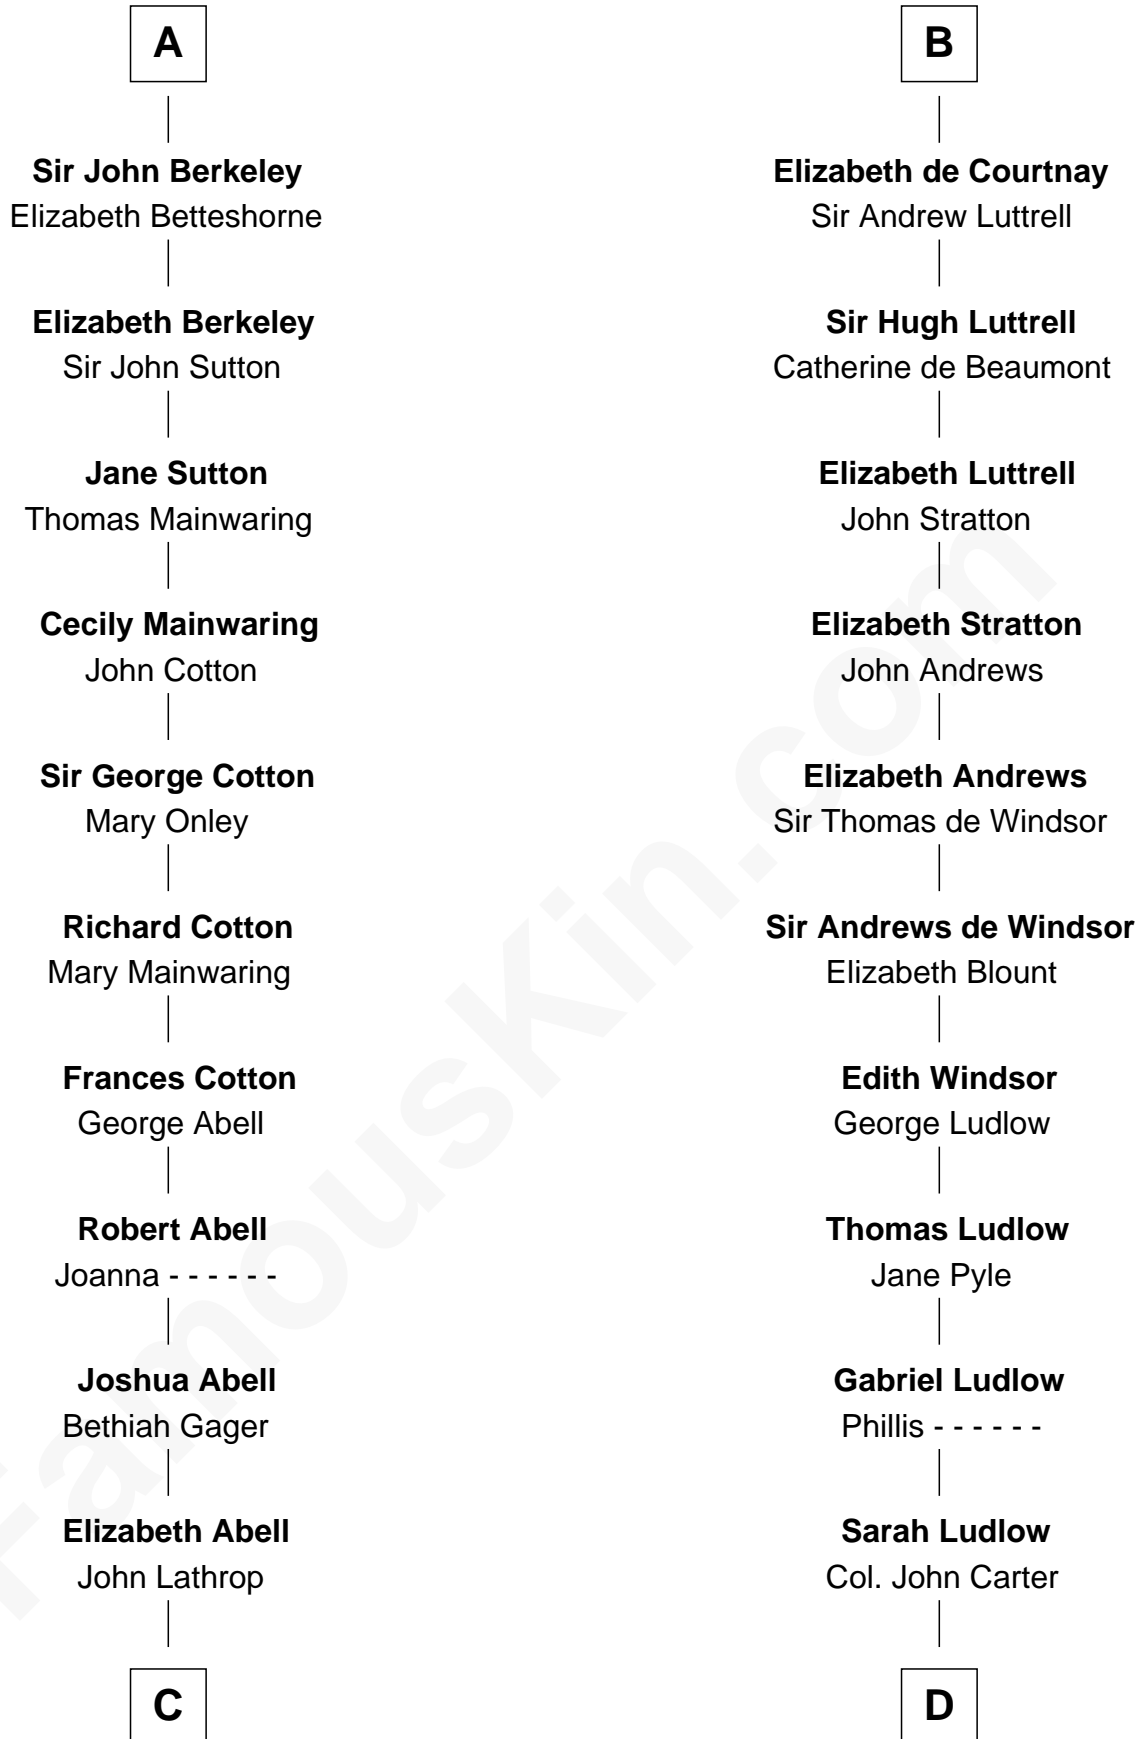

FamousKin.com

Relationship Chart of

C. W. Post

Founder of Post Cereals

19th cousin 1 time removed of

Benjamin Harrison V

Signer of the Declaration of Independence

Walter of Salisbury

C

Azel Lathrop
Elizabeth Hyde

Erastus Lathrop
Sarah Bailey

Caroline Cushman Lathrop
Charles Rollin Post

C. W. Post
Founder of Post Cereals

D

Col. Robert Carter
Elizabeth Landon

Anne Carter
Benjamin Harrison