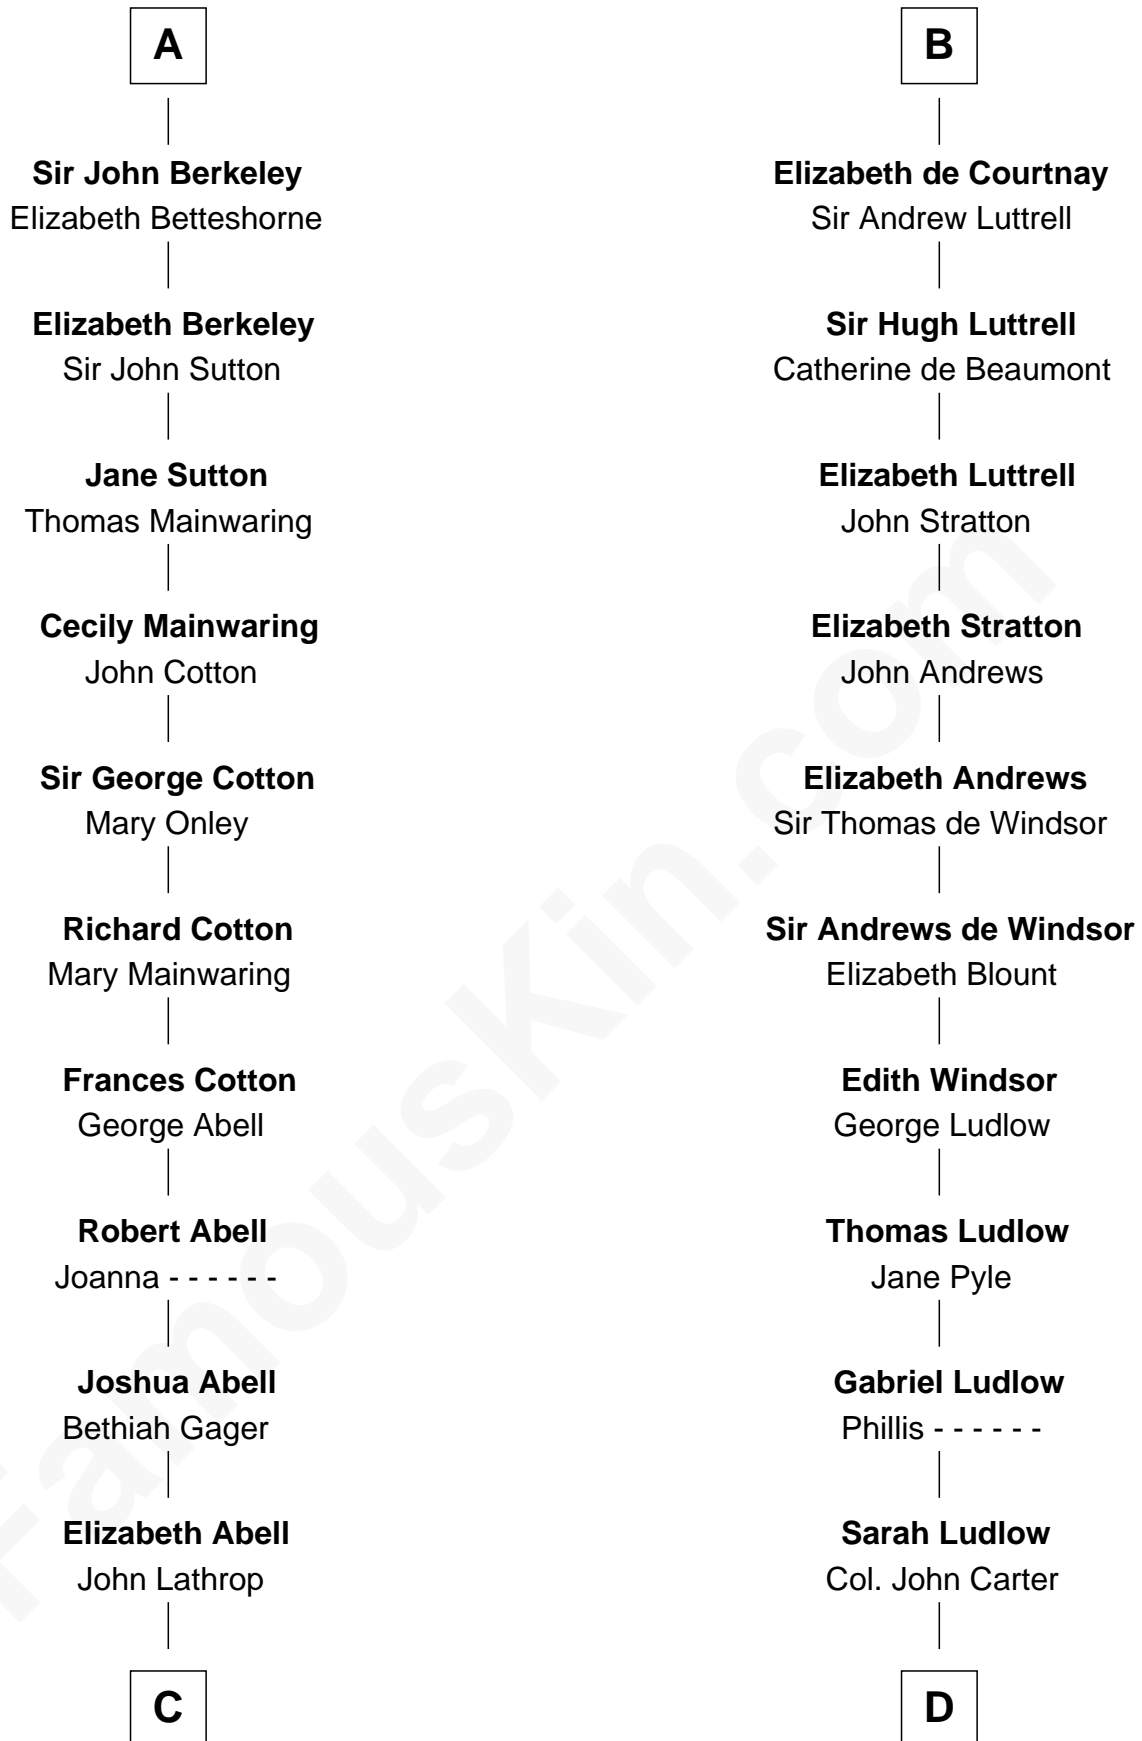

FamousKin.com

Relationship Chart of

C. W. Post

Founder of Post Cereals

19th cousin 1 time removed of

Benjamin Harrison V

Signer of the Declaration of Independence

Gilbert Fitzgilbert de Clare

Isabel de Beaumont

C

Azel Lathrop
Elizabeth Hyde

Erastus Lathrop
Sarah Bailey

Caroline Cushman Lathrop
Charles Rollin Post

C. W. Post
Founder of Post Cereals

D

Col. Robert Carter
Elizabeth Landon