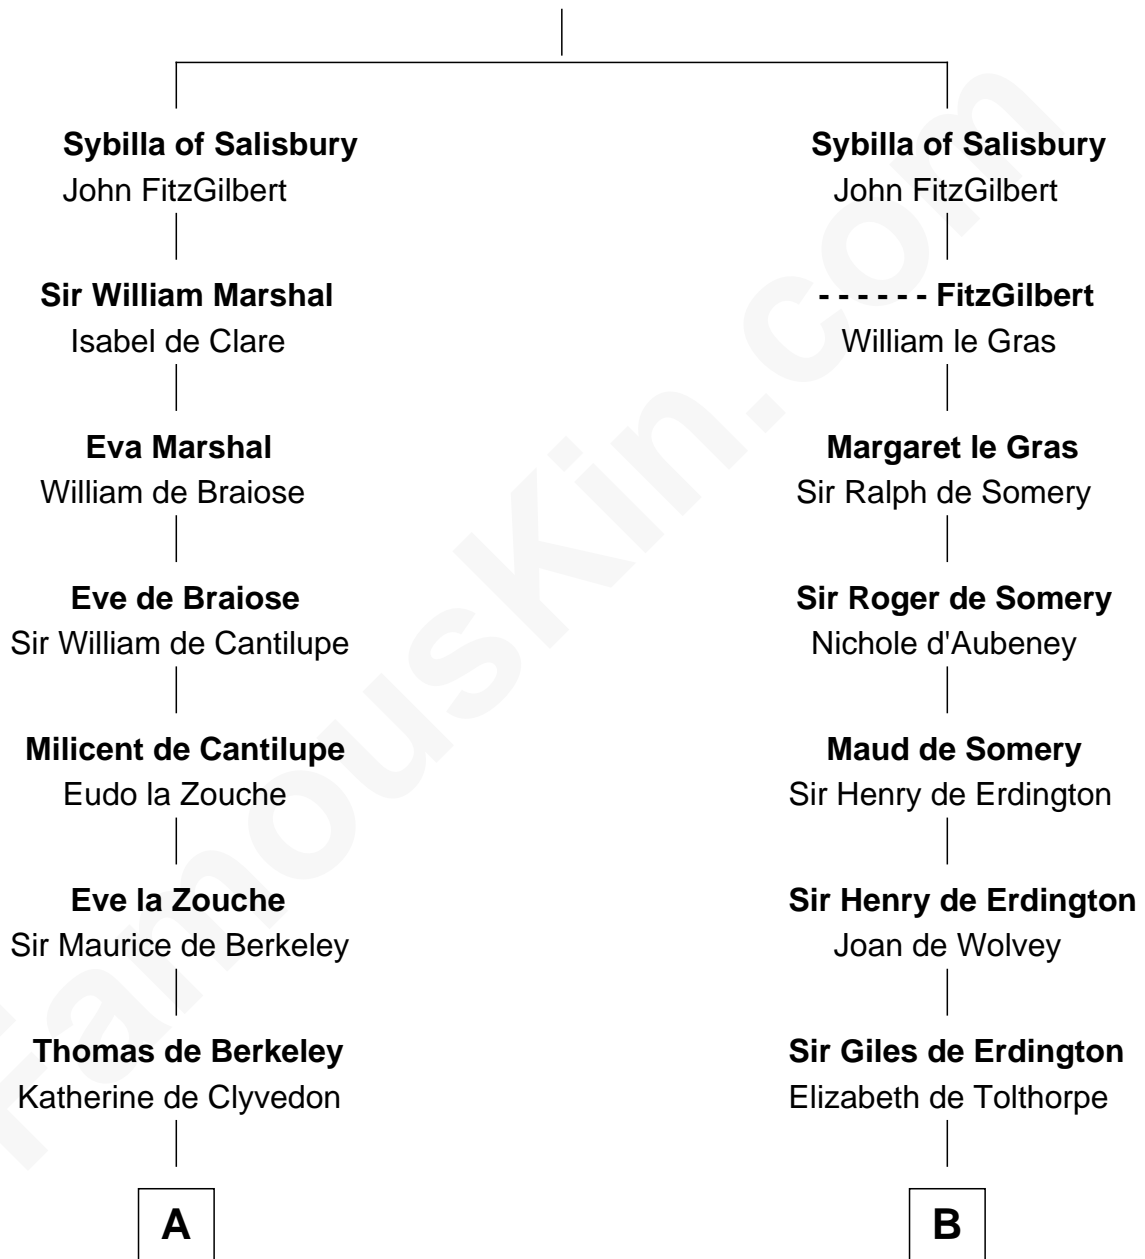

# FamousKin.com Relationship Chart of

**C. W. Post**

*Founder of Post Cereals*

20th cousin 1 time removed of

**Jay Gould**

*American Railroad "Robber Baron"*

Walter of Salisbury

**C**

**Azel Lathrop**  
Elizabeth Hyde

**Erastus Lathrop**  
Sarah Bailey

**Caroline Cushman Lathrop**  
Charles Rollin Post

**C. W. Post**  
*Founder of Post Cereals*

**D**

**Eleazer Osborn**  
Hannah Bulkeley

**Eleazer Osborn**  
Sarah Burr

**Anna Osborn**  
Abraham Gould

**John Burr Gould**  
Mary More

**Jay Gould**  
*"Robber Baron"*