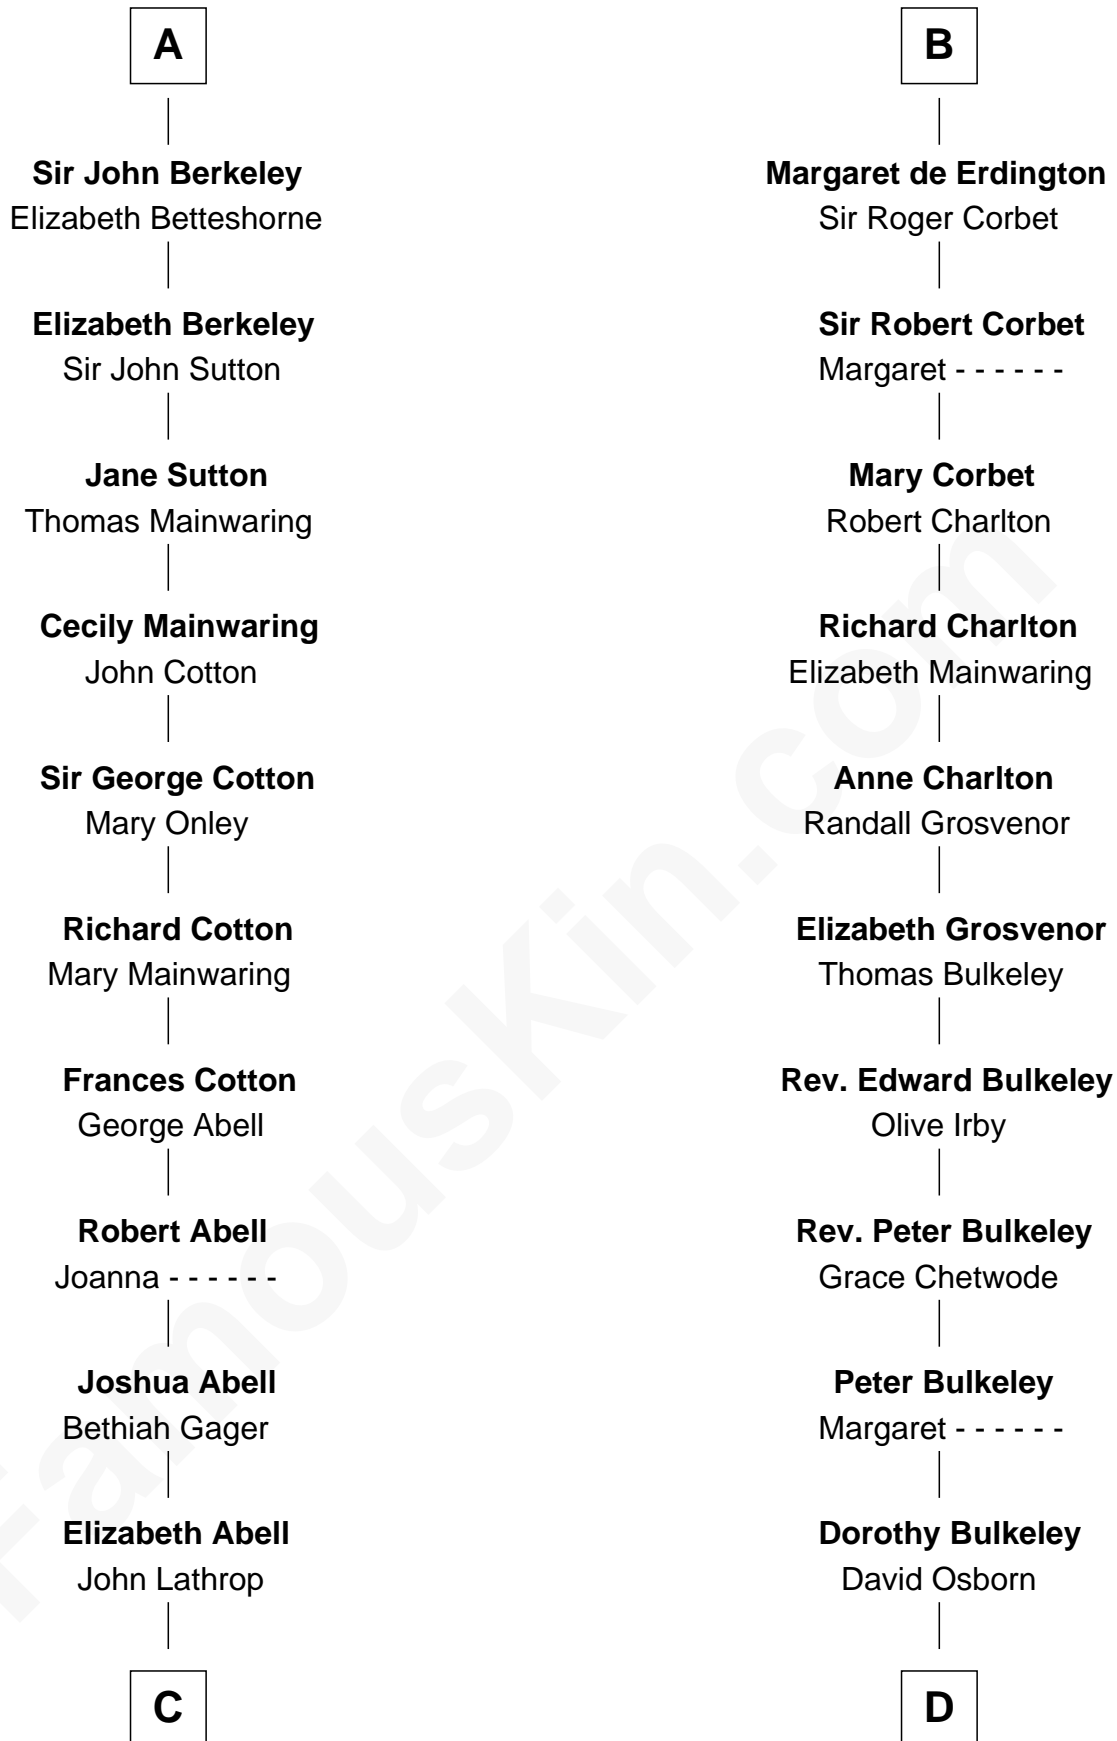

# FamousKin.com Relationship Chart of

**C. W. Post**

*Founder of Post Cereals*

20th cousin 1 time removed of

**Jay Gould**

*American Railroad "Robber Baron"*

Walter of Salisbury

**C**

**Azel Lathrop**  
Elizabeth Hyde

**Erastus Lathrop**  
Sarah Bailey

**Caroline Cushman Lathrop**  
Charles Rollin Post

**C. W. Post**  
*Founder of Post Cereals*

**D**

**Eleazer Osborn**  
Hannah Bulkeley

**Eleazer Osborn**  
Sarah Burr

**Anna Osborn**  
Abraham Gould

**John Burr Gould**  
Mary More

**Jay Gould**  
*"Robber Baron"*