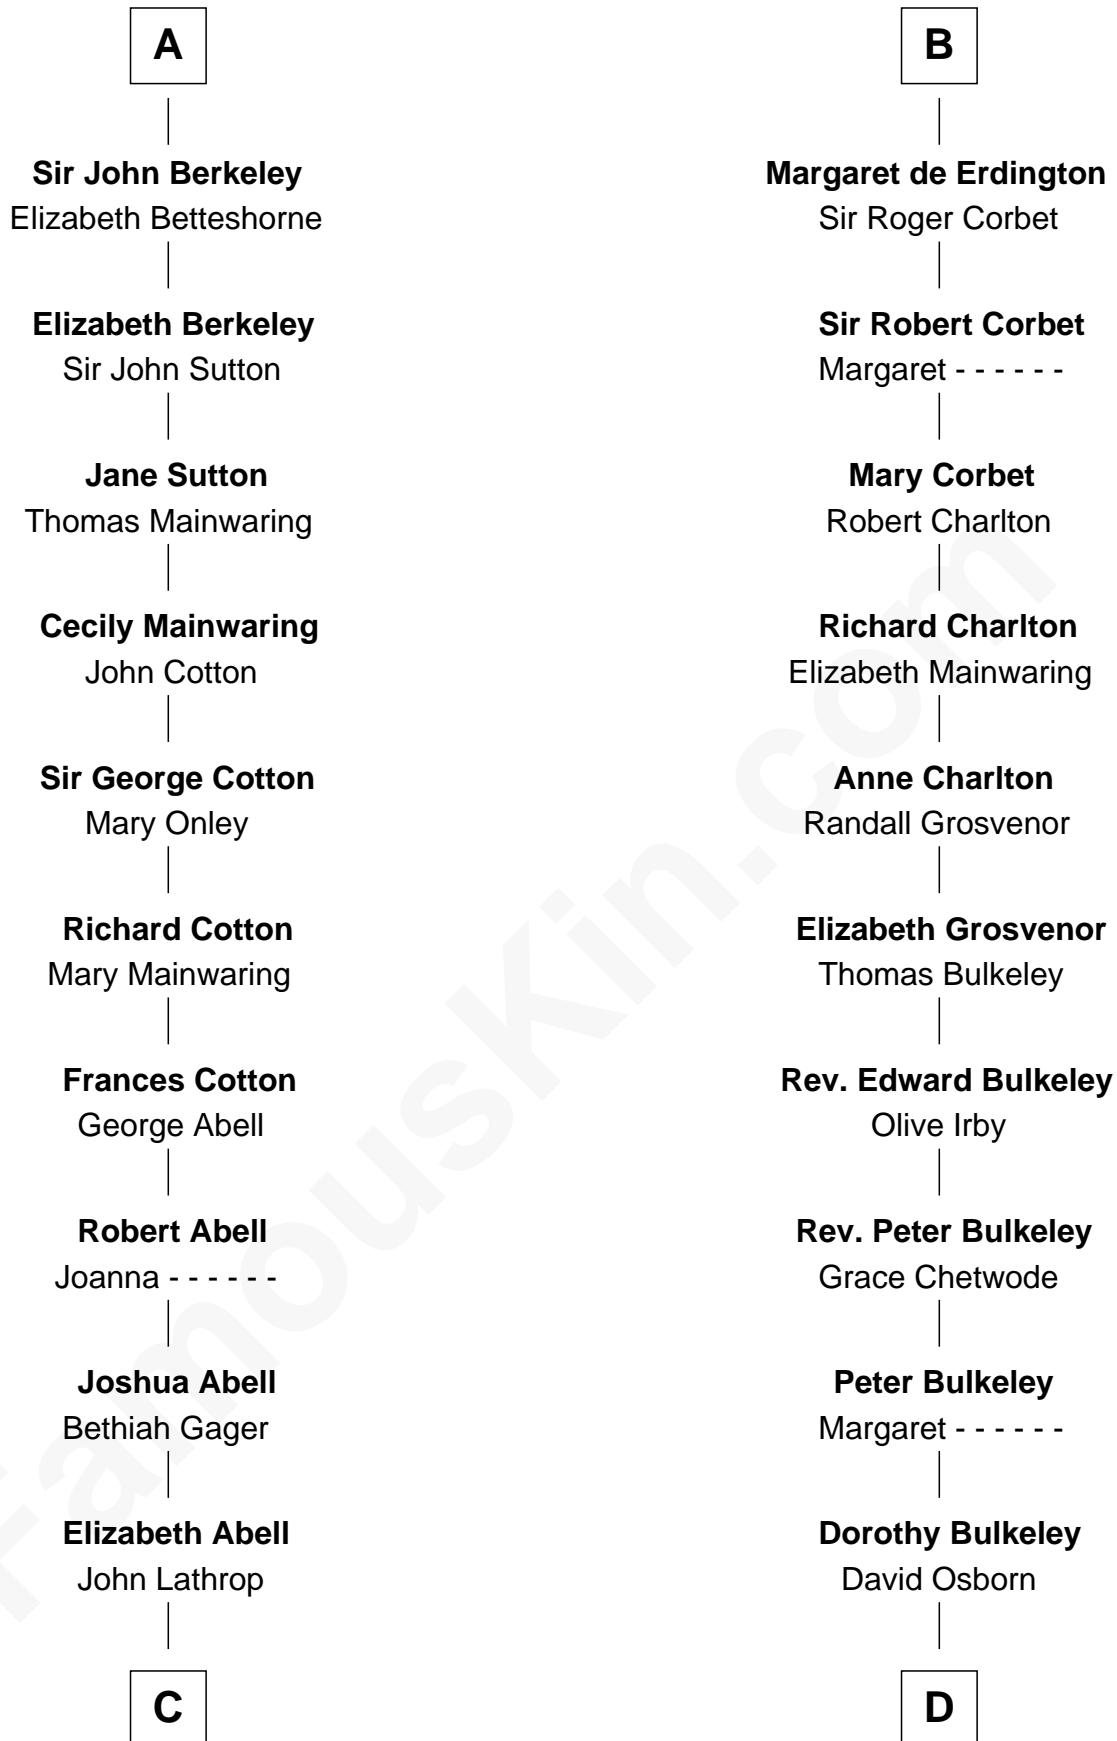

FamousKin.com Relationship Chart of

C. W. Post

Founder of Post Cereals

20th cousin 1 time removed of

Jay Gould

American Railroad "Robber Baron"

Robert of Gloucester

Mabel FitzHamon

Sir Henry de Erdington

Sir Henry de Erdington

Joan de Wolvey

Sir Giles de Erdington

Elizabeth de Tolthorpe

B

C

Azel Lathrop
Elizabeth Hyde

Erastus Lathrop
Sarah Bailey

Caroline Cushman Lathrop
Charles Rollin Post

C. W. Post
Founder of Post Cereals

D

Eleazer Osborn
Hannah Bulkeley

Eleazer Osborn
Sarah Burr

Anna Osborn
Abraham Gould

John Burr Gould
Mary More