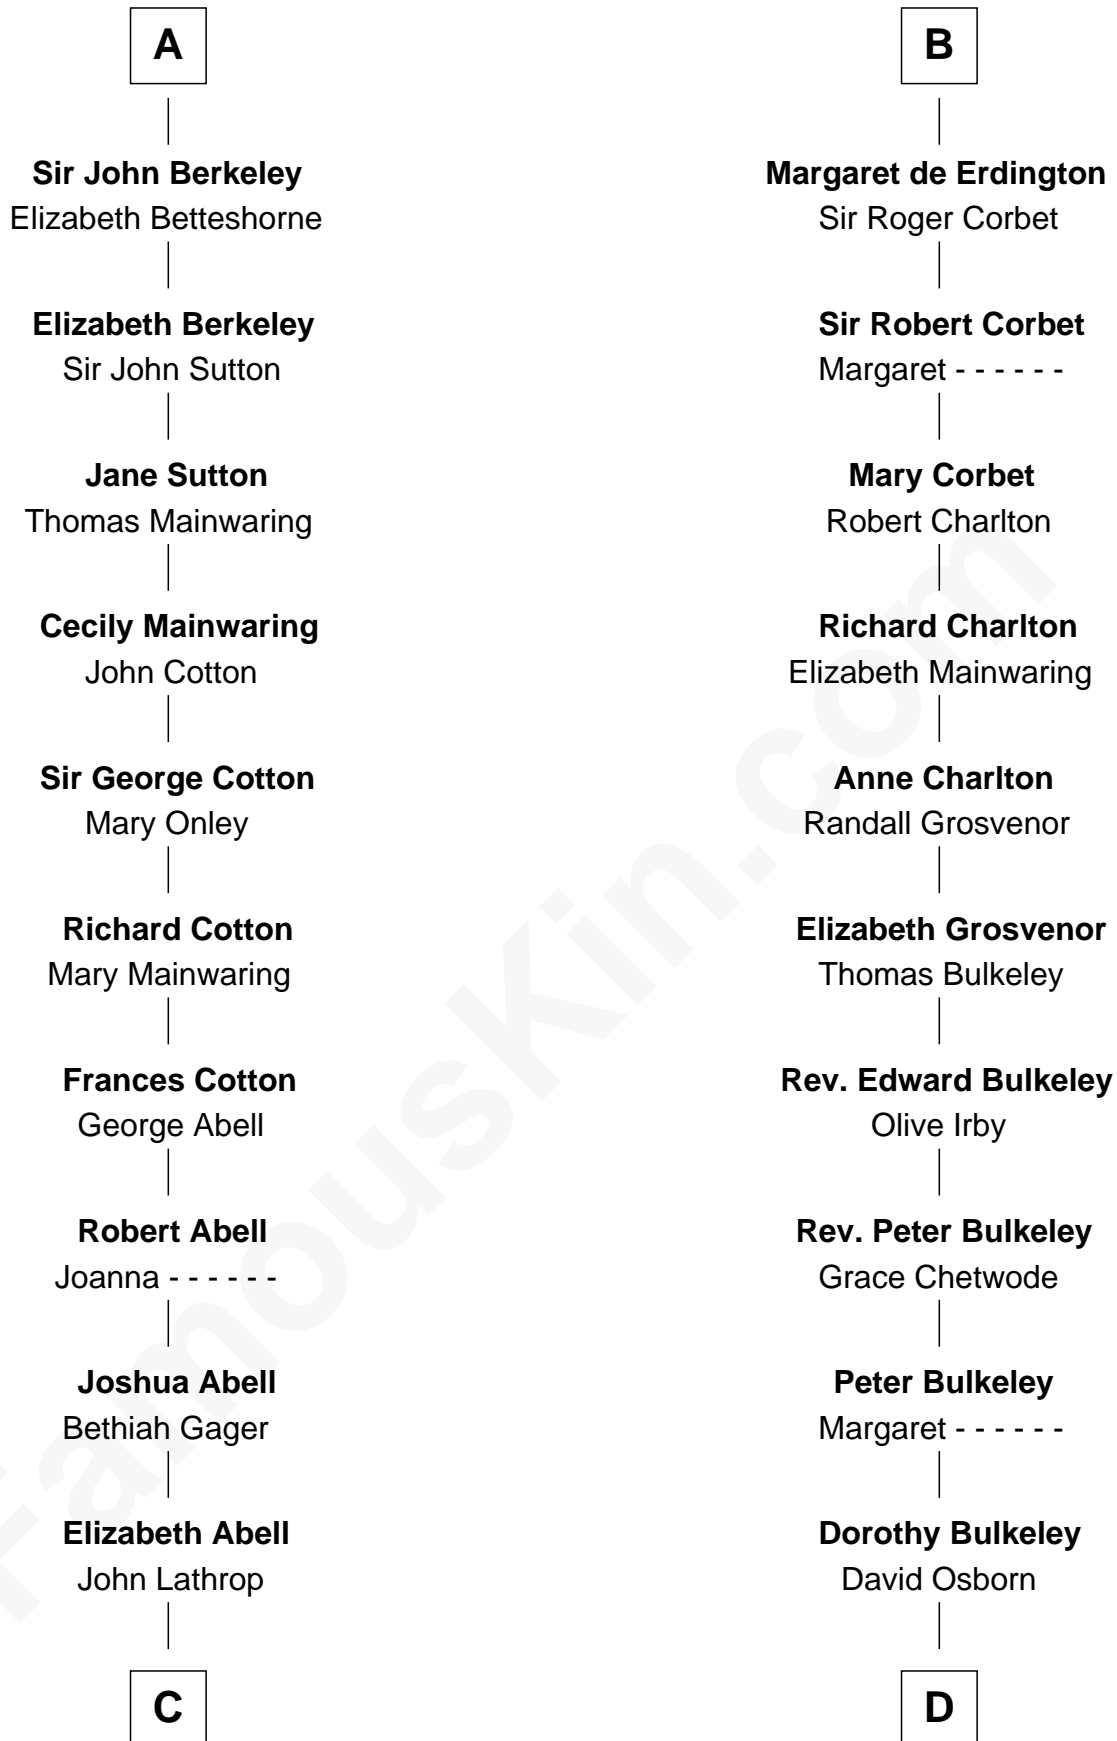

FamousKin.com Relationship Chart of

C. W. Post

Founder of Post Cereals

20th cousin 1 time removed of

Jay Gould

American Railroad "Robber Baron"

C

Azel Lathrop
Elizabeth Hyde

Erastus Lathrop
Sarah Bailey

Caroline Cushman Lathrop
Charles Rollin Post

C. W. Post
Founder of Post Cereals

D

Eleazer Osborn
Hannah Bulkeley

Eleazer Osborn
Sarah Burr

Anna Osborn
Abraham Gould

John Burr Gould
Mary More

Jay Gould
"Robber Baron"