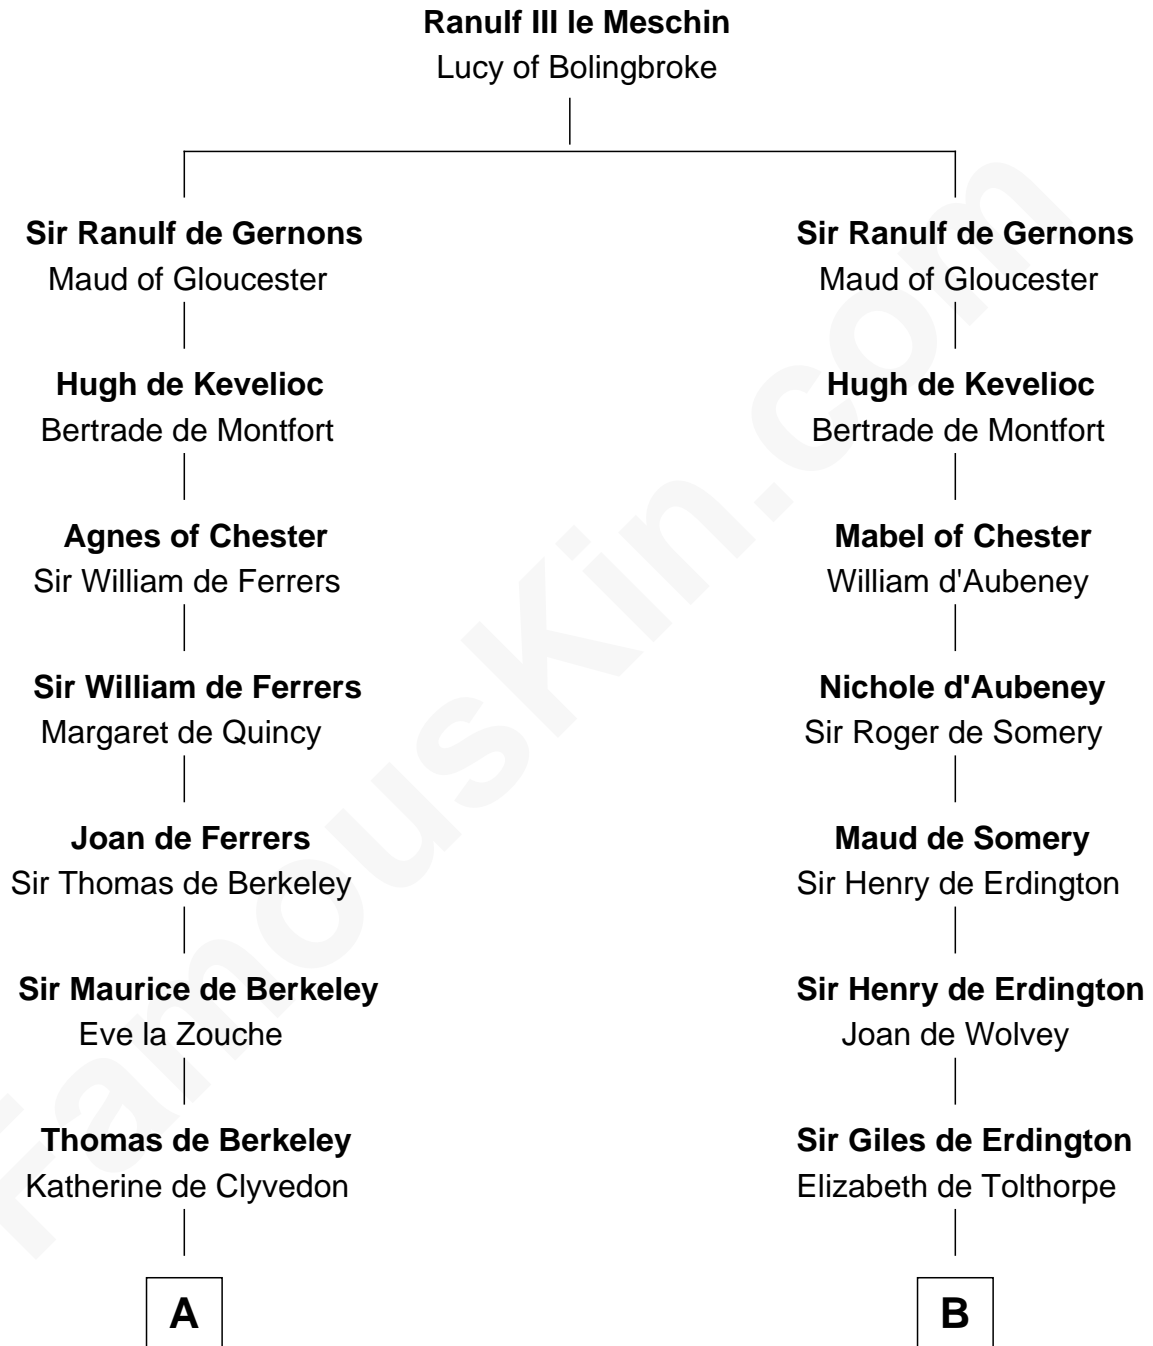

FamousKin.com Relationship Chart of

C. W. Post

Founder of Post Cereals

20th cousin 1 time removed of

Jay Gould

American Railroad "Robber Baron"

C

Azel Lathrop
Elizabeth Hyde

Erastus Lathrop
Sarah Bailey

Caroline Cushman Lathrop
Charles Rollin Post

C. W. Post
Founder of Post Cereals

D

Eleazer Osborn
Hannah Bulkeley

Eleazer Osborn
Sarah Burr

Anna Osborn
Abraham Gould

John Burr Gould
Mary More

Jay Gould
"Robber Baron"