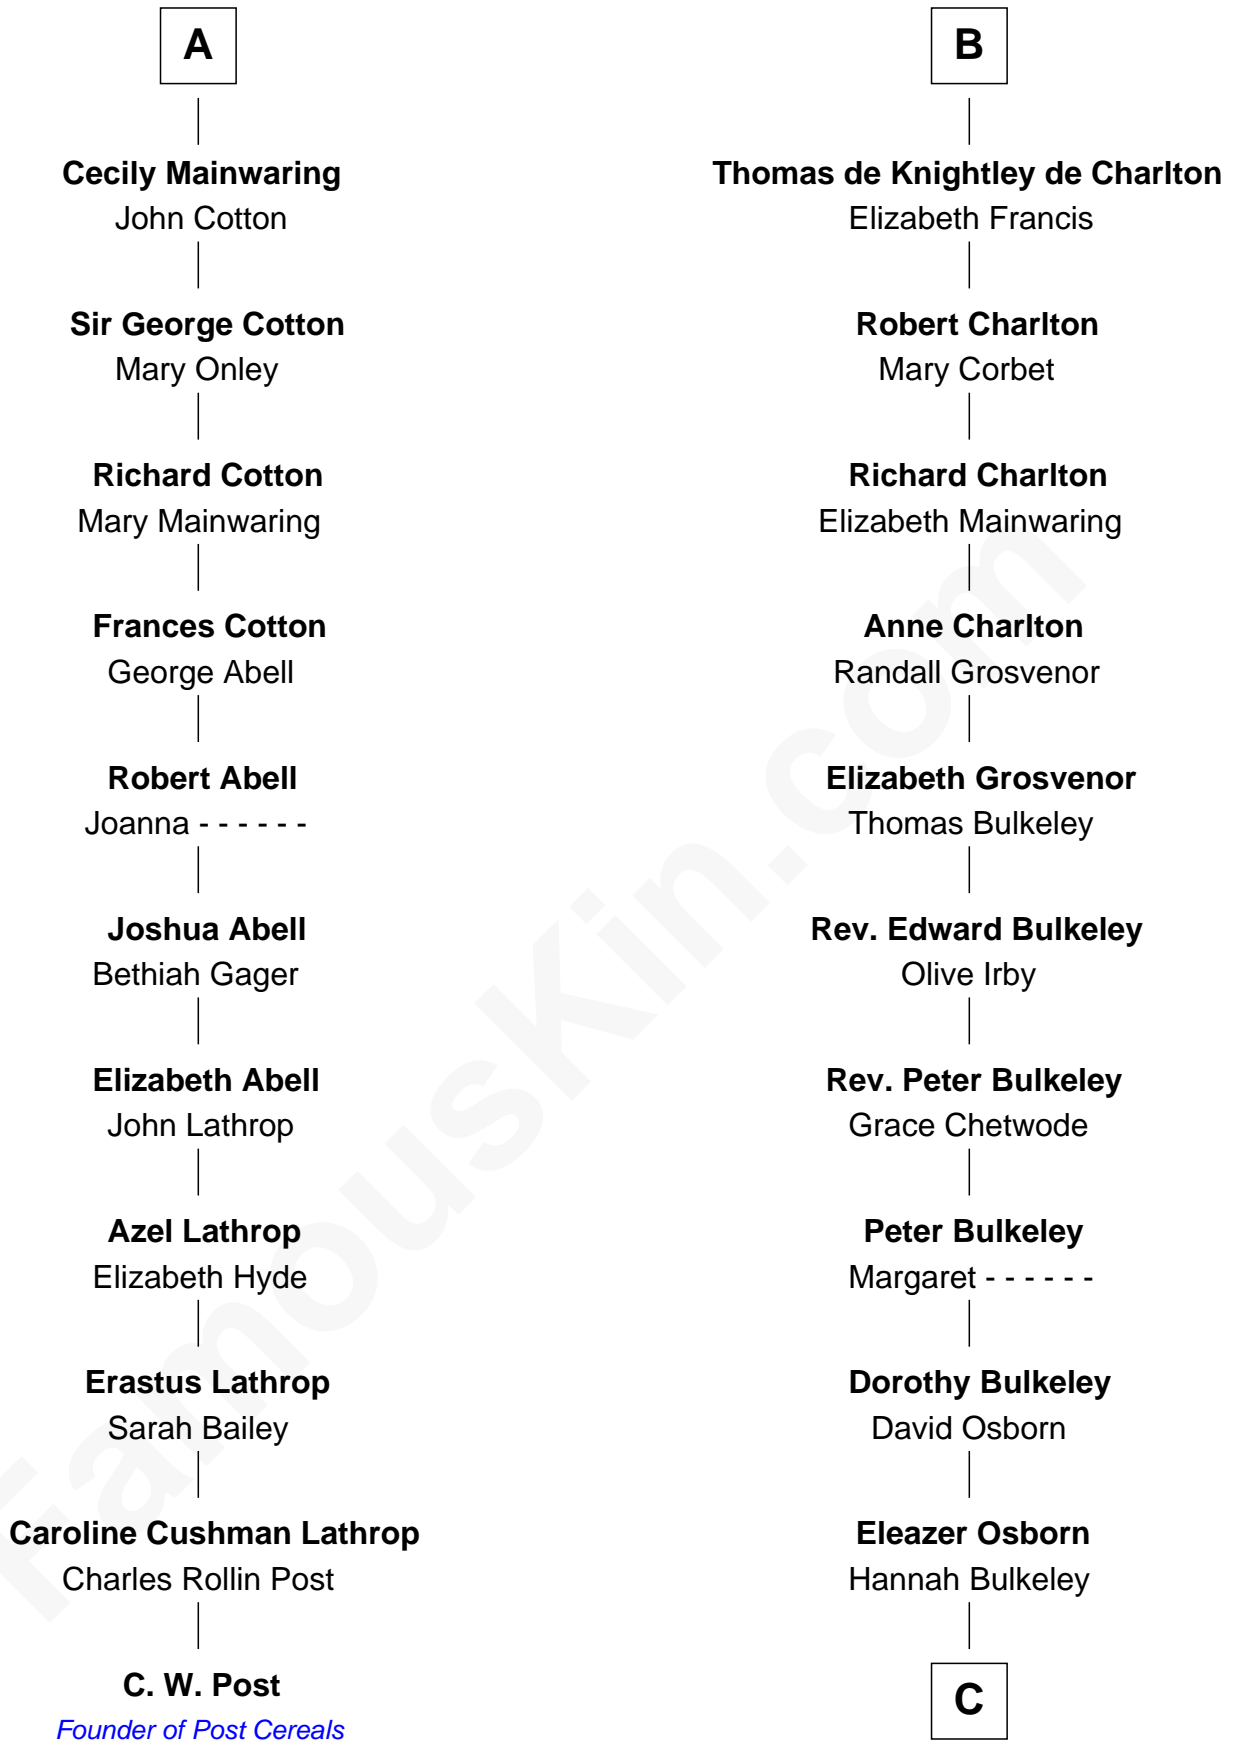

FamousKin.com Relationship Chart of

C. W. Post

Founder of Post Cereals

17th cousin 3 times removed of

Jay Gould

American Railroad "Robber Baron"

Sir Roger de Quincy
Helen of Galloway

C

—
Eleazer Osborn

Sarah Burr

—
Anna Osborn

Abraham Gould

—
John Burr Gould

Mary More

—
Jay Gould

"Robber Baron"