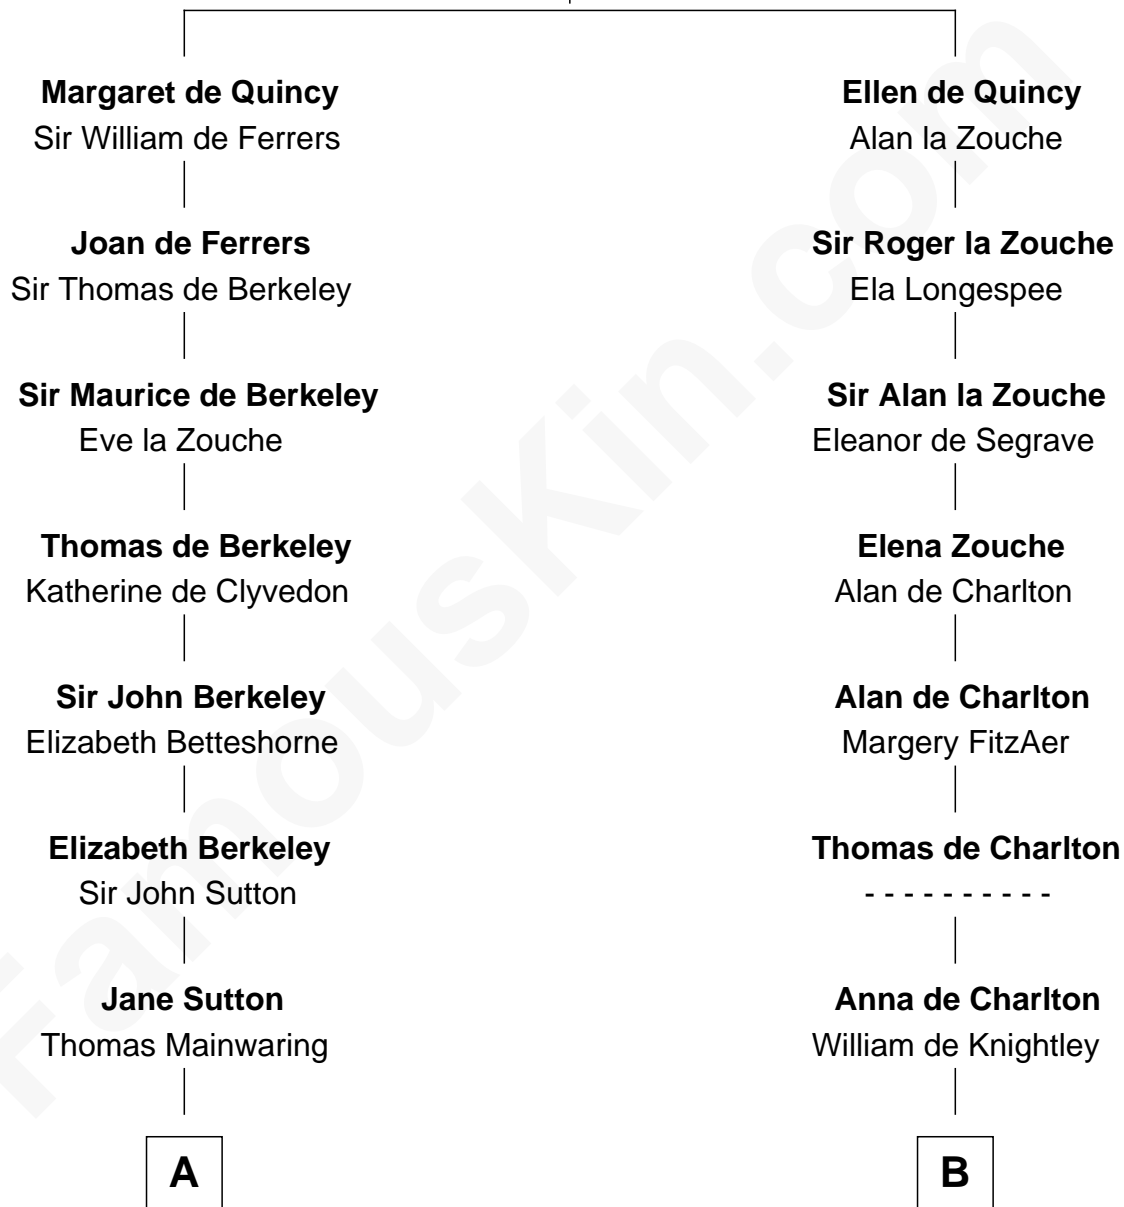

FamousKin.com Relationship Chart of

C. W. Post

Founder of Post Cereals

17th cousin 3 times removed of

Jay Gould

American Railroad "Robber Baron"

Sir Roger de Quincy
Helen of Galloway

C

—
Eleazer Osborn

Sarah Burr

—
Anna Osborn

Abraham Gould

—
John Burr Gould

Mary More

—
Jay Gould

"Robber Baron"