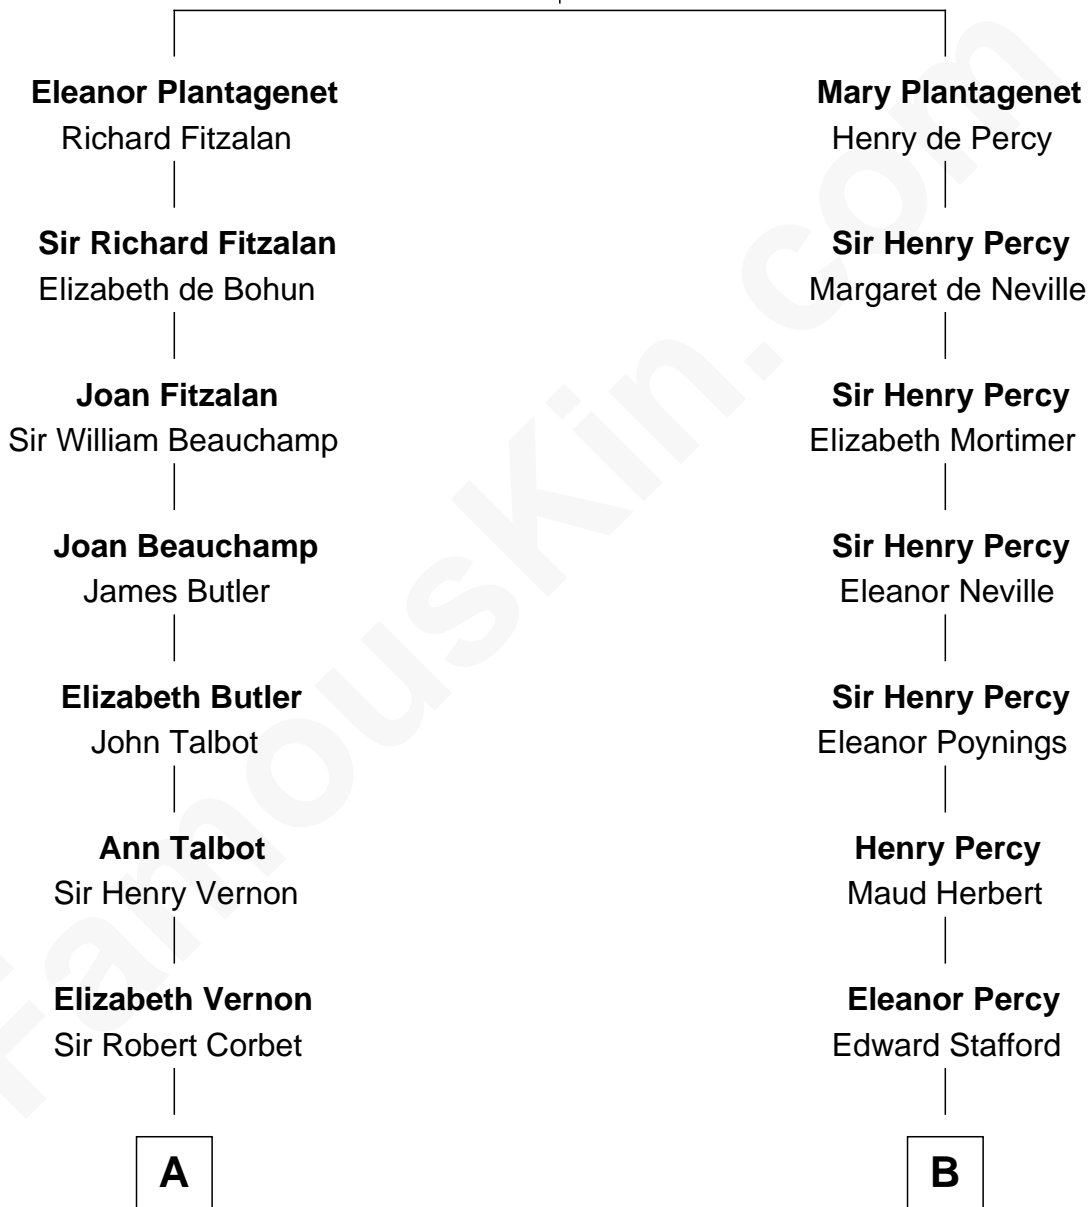

FamousKin.com Relationship Chart of

C. W. Post

Founder of Post Cereals

17th cousin 3 times removed of

Harry F. Byrd

50th Governor of Virginia

Henry Plantagenet
Maud de Chaworth

C

Richard Evelyn Byrd

Anne Harrison

Col. William Byrd

Jane Meriwether Rivers

Richard Evelyn Byrd

Eleanor Bolling Flood

Harry F. Byrd

50th Governor of Virginia