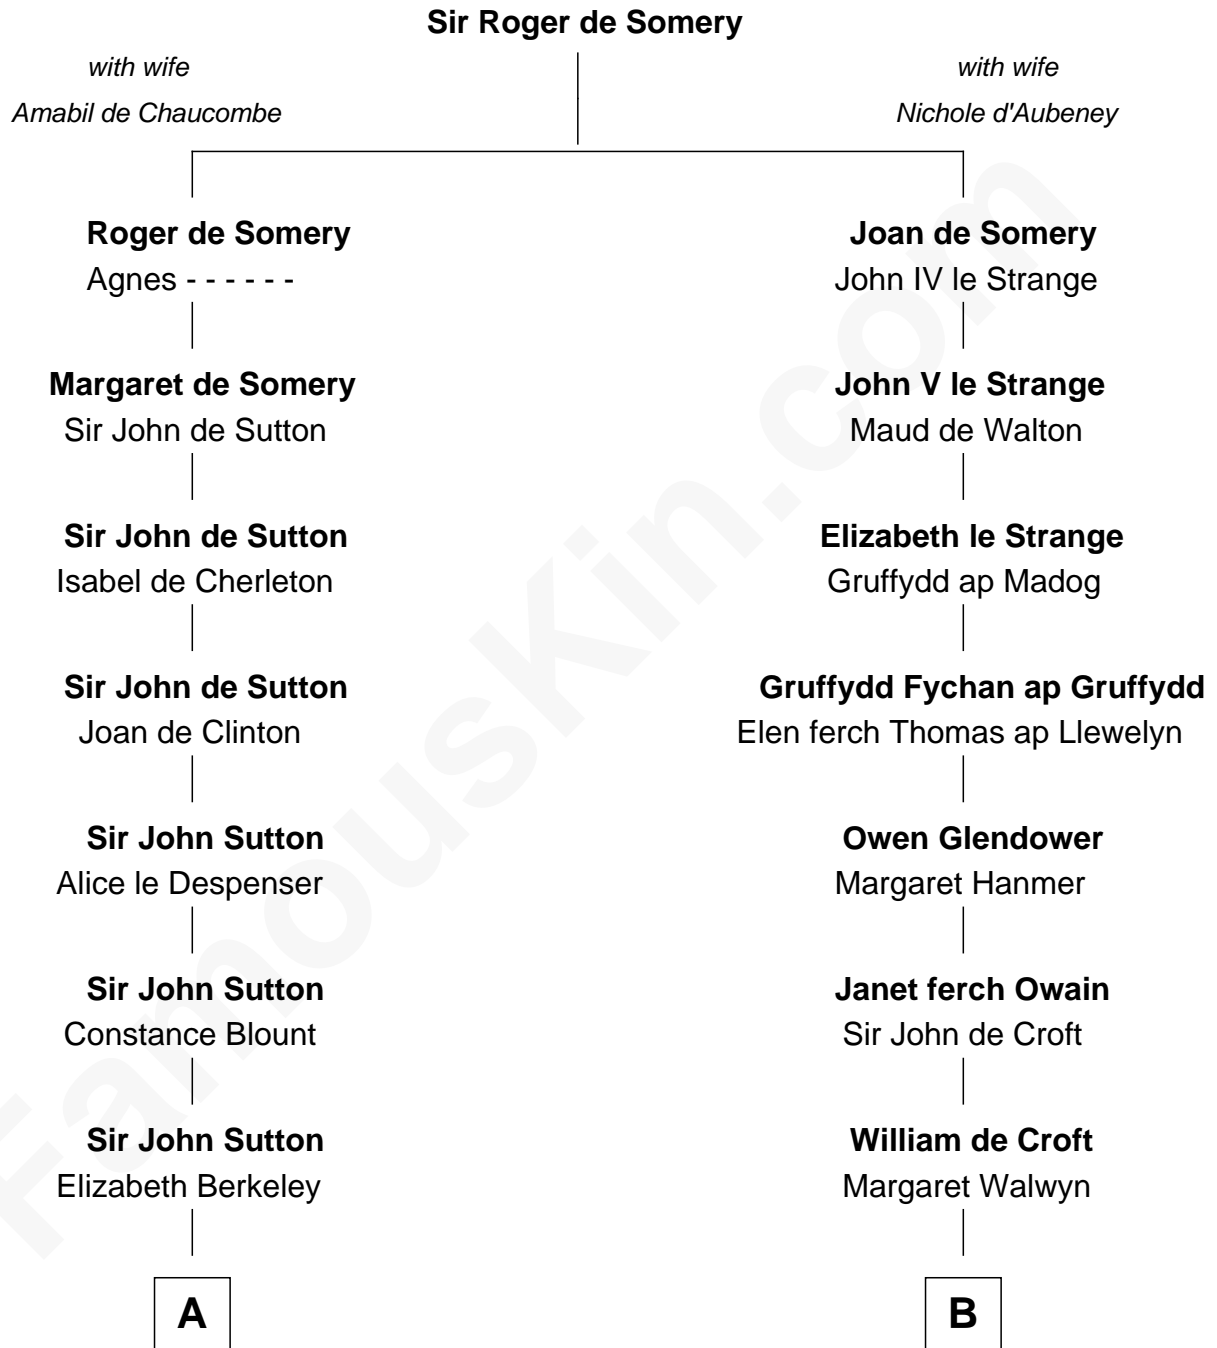

FamousKin.com Relationship Chart of

C. W. Post

Founder of Post Cereals

18th cousin 1 time removed of

Lytton Strachey

Author and Co-Founder of Bloomsbury Group

C

Caroline Cushman Lathrop

Charles Rollin Post

C. W. Post

Founder of Post Cereals

D

Edward Strachey

Julia Woodburn Kirkpatrick

Sir Richard Strachey

Jane Maria Grant