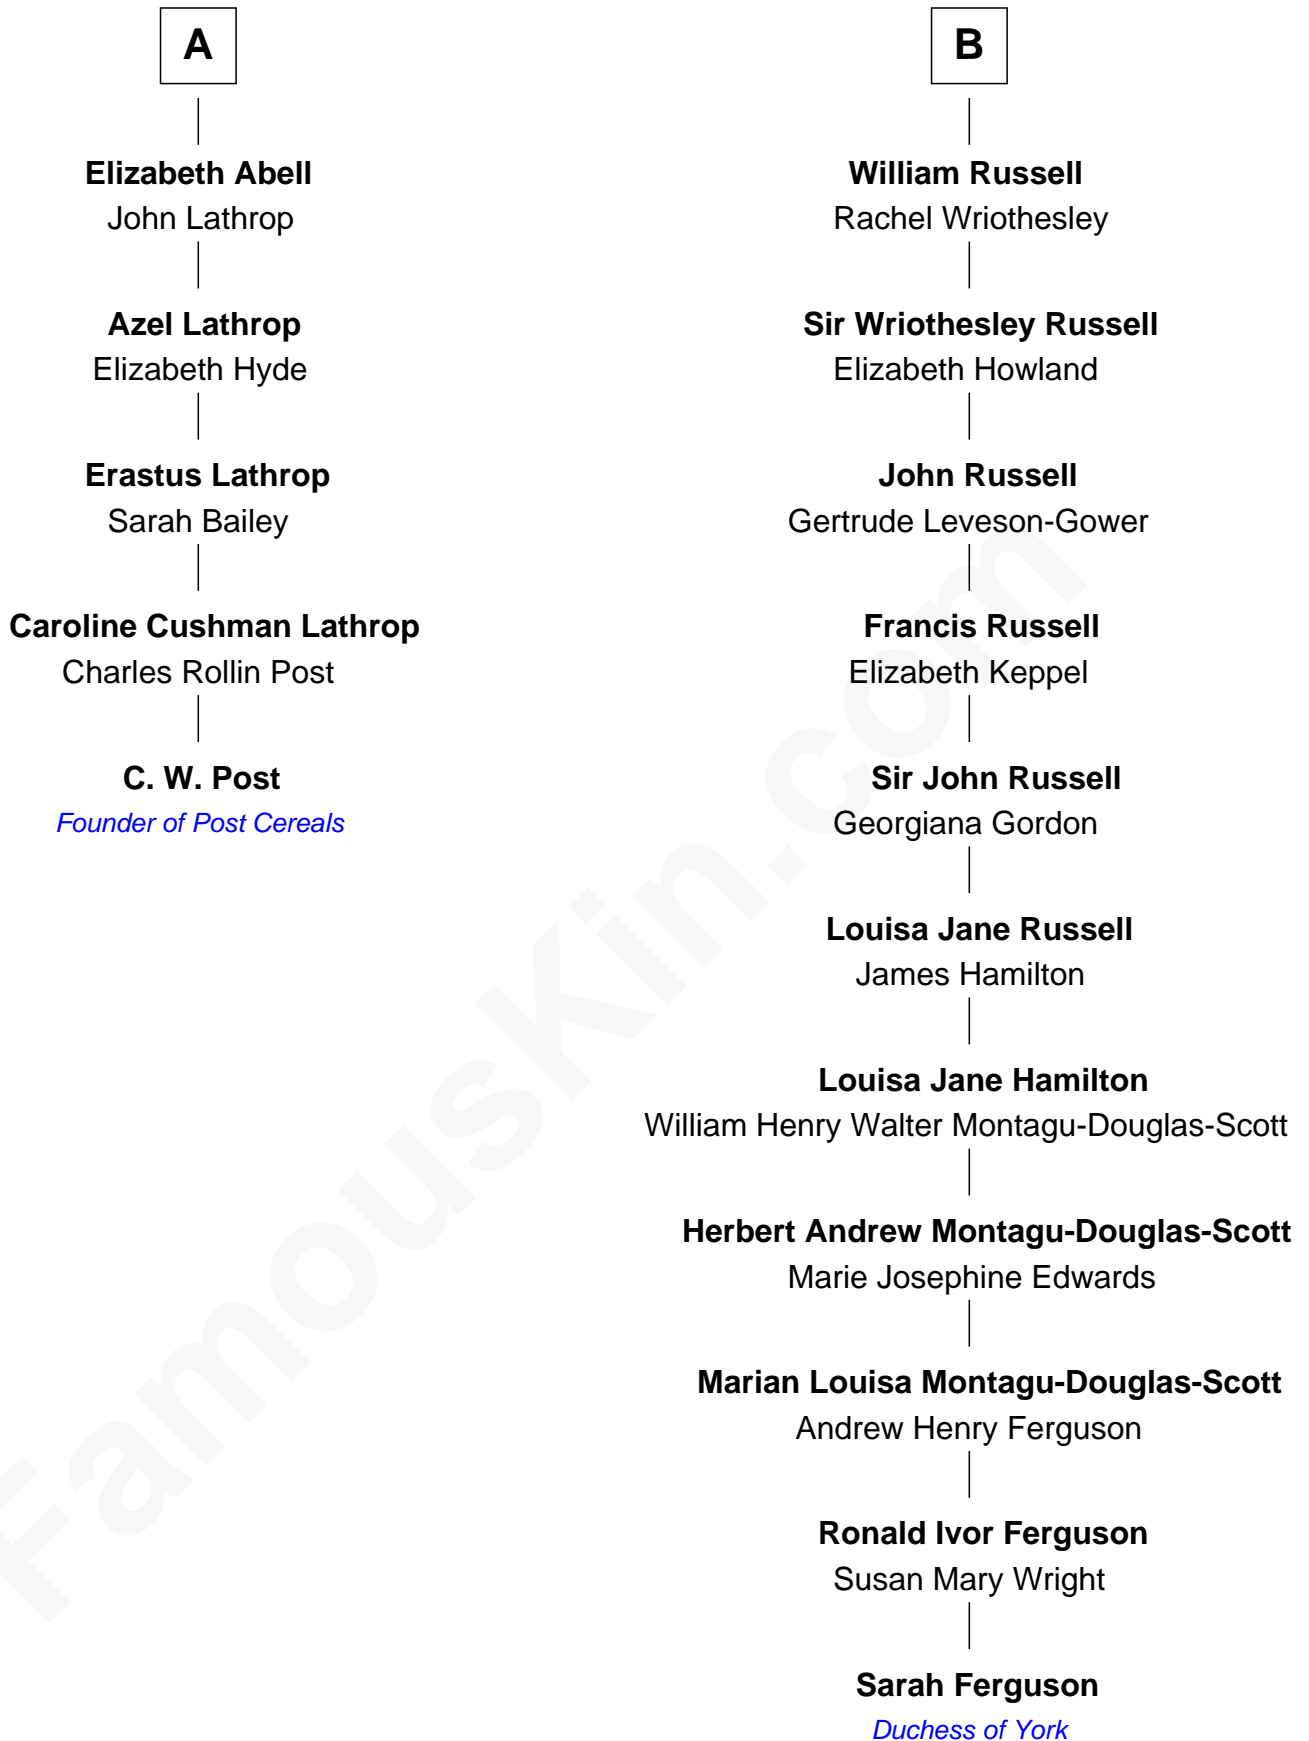

# FamousKin.com Relationship Chart of

**C. W. Post**

*Founder of Post Cereals*

11th cousin 6 times removed of

**Sarah Ferguson**

*Duchess of York*

**Sir John Sutton**  
Elizabeth Berkeley

**Jane Sutton**  
Thomas Mainwaring

**Cecily Mainwaring**  
John Cotton

**Sir George Cotton**  
Mary Onley

**Richard Cotton**  
Mary Mainwaring

**Frances Cotton**  
George Abell

**Robert Abell**  
Joanna - - - - -

**Joshua Abell**  
Bethiah Gager

**A**

**Sir John Sutton Dudley**  
Elizabeth Bramshot

**Edmund Dudley**  
Elizabeth Grey

**Elizabeth Dudley**  
William Stourton

**Ursula Stourton**  
Sir Edward Clinton

**Frances Clinton**  
Giles Brydges

**Catherine Brydges**  
Francis Russell

**Sir William Russell**  
Anne Carr

**B**

Sarah Ferguson photo by [Norbert Aepli](#) (CC BY 3.0)