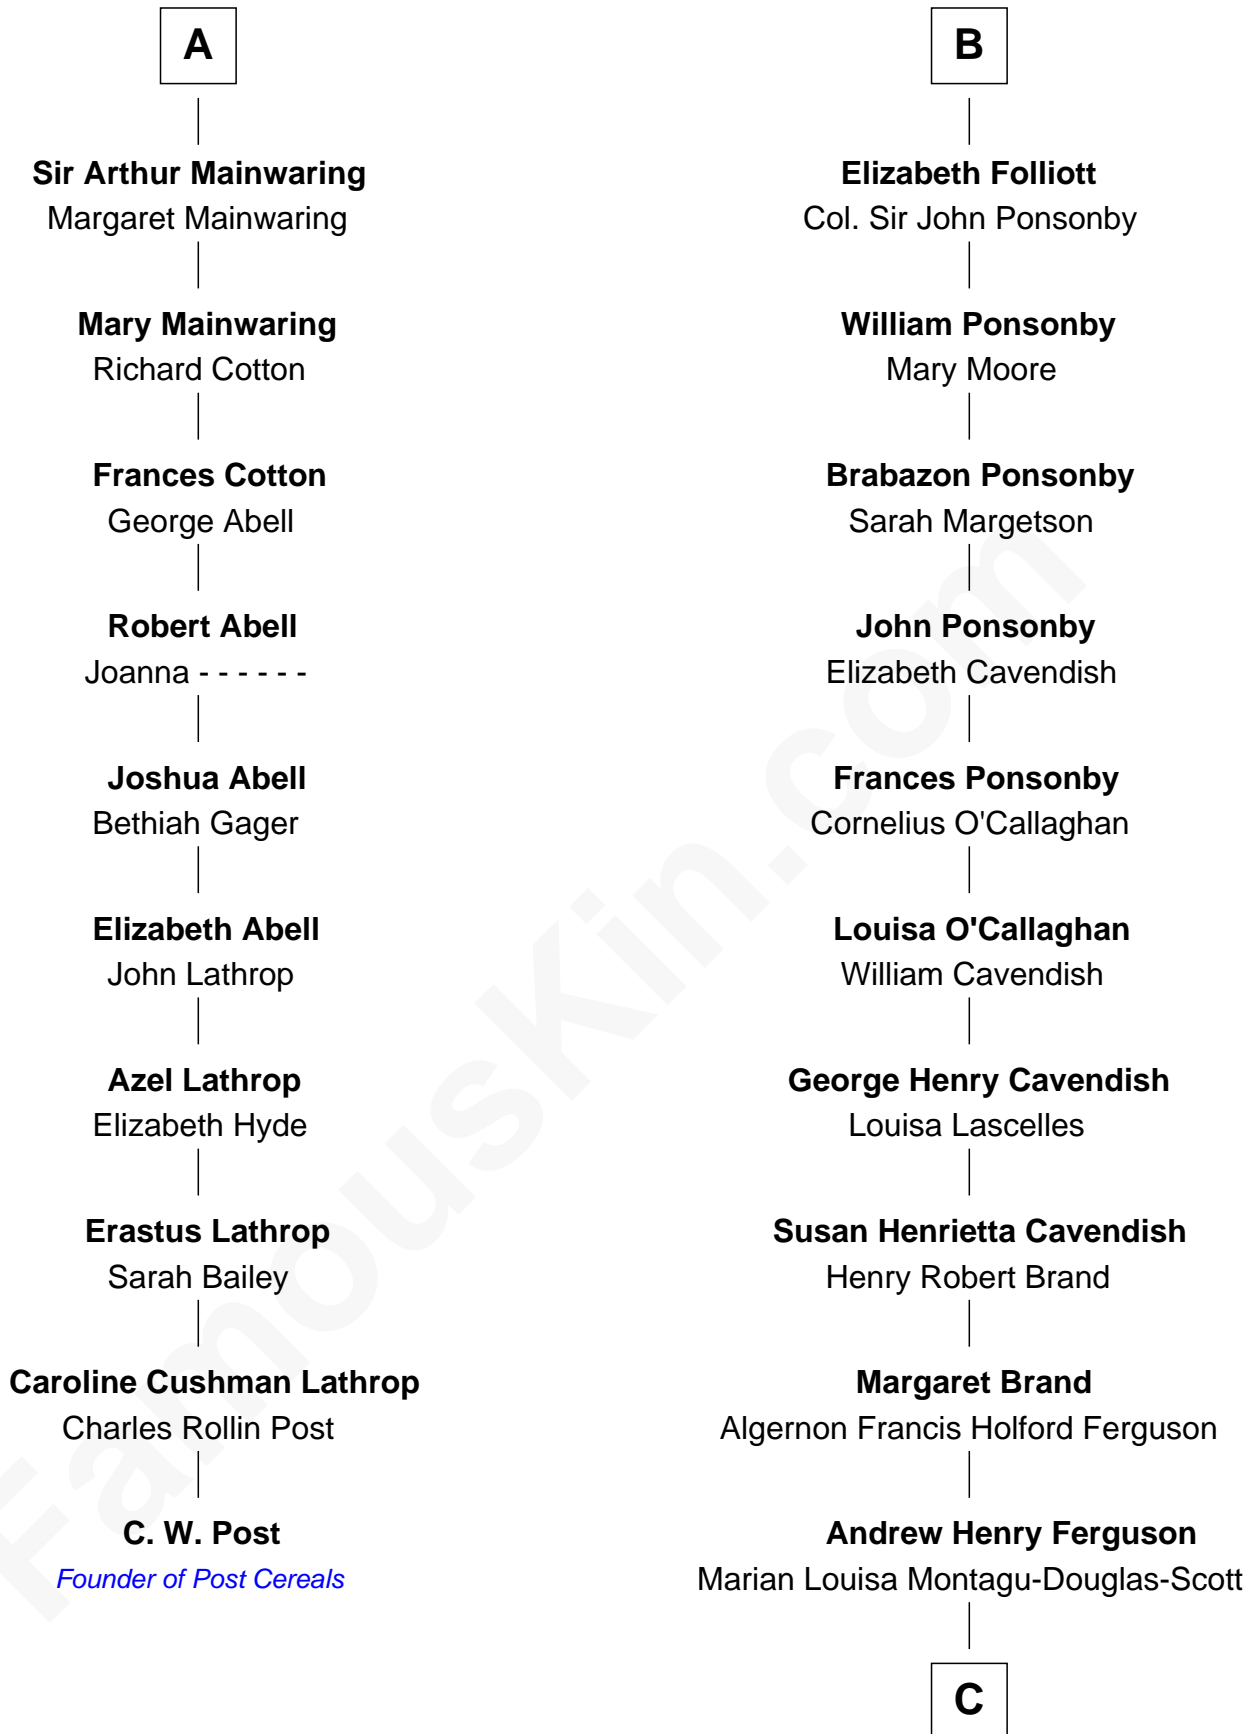

FamousKin.com Relationship Chart of

C. W. Post

Founder of Post Cereals

16th cousin 2 times removed of

Sarah Ferguson

Duchess of York

John de Mowbray
Elizabeth de Segrave

C

Ronald Ivor Ferguson

Susan Mary Wright

Sarah Ferguson

Duchess of York

FamousKin.com