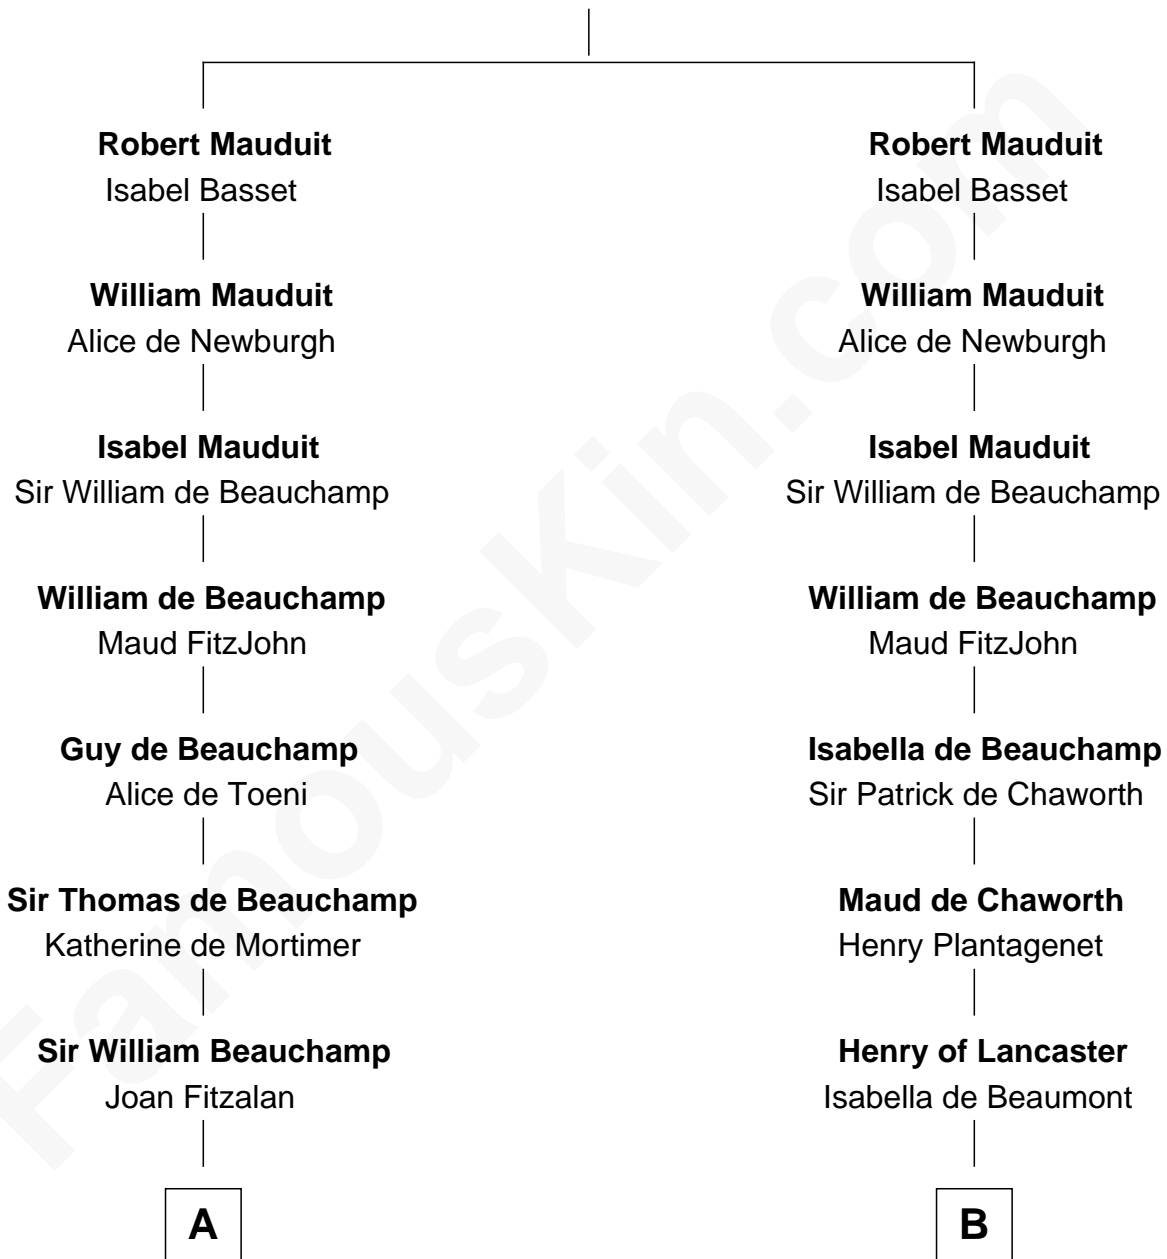

FamousKin.com Relationship Chart of

C. W. Post

Founder of Post Cereals

19th cousin 2 times removed of

George Clinton

4th U.S. Vice President

William Mauduit

Isabel de St. Liz

C

Elizabeth Abell

John Lathrop

Azel Lathrop

Elizabeth Hyde

Erastus Lathrop

Sarah Bailey

Caroline Cushman Lathrop

Charles Rollin Post

C. W. Post

Founder of Post Cereals

D

James Clinton

Elizabeth Smith

Charles Clinton

Elizabeth Denniston

George Clinton

4th U.S. Vice President

FamousKin.com