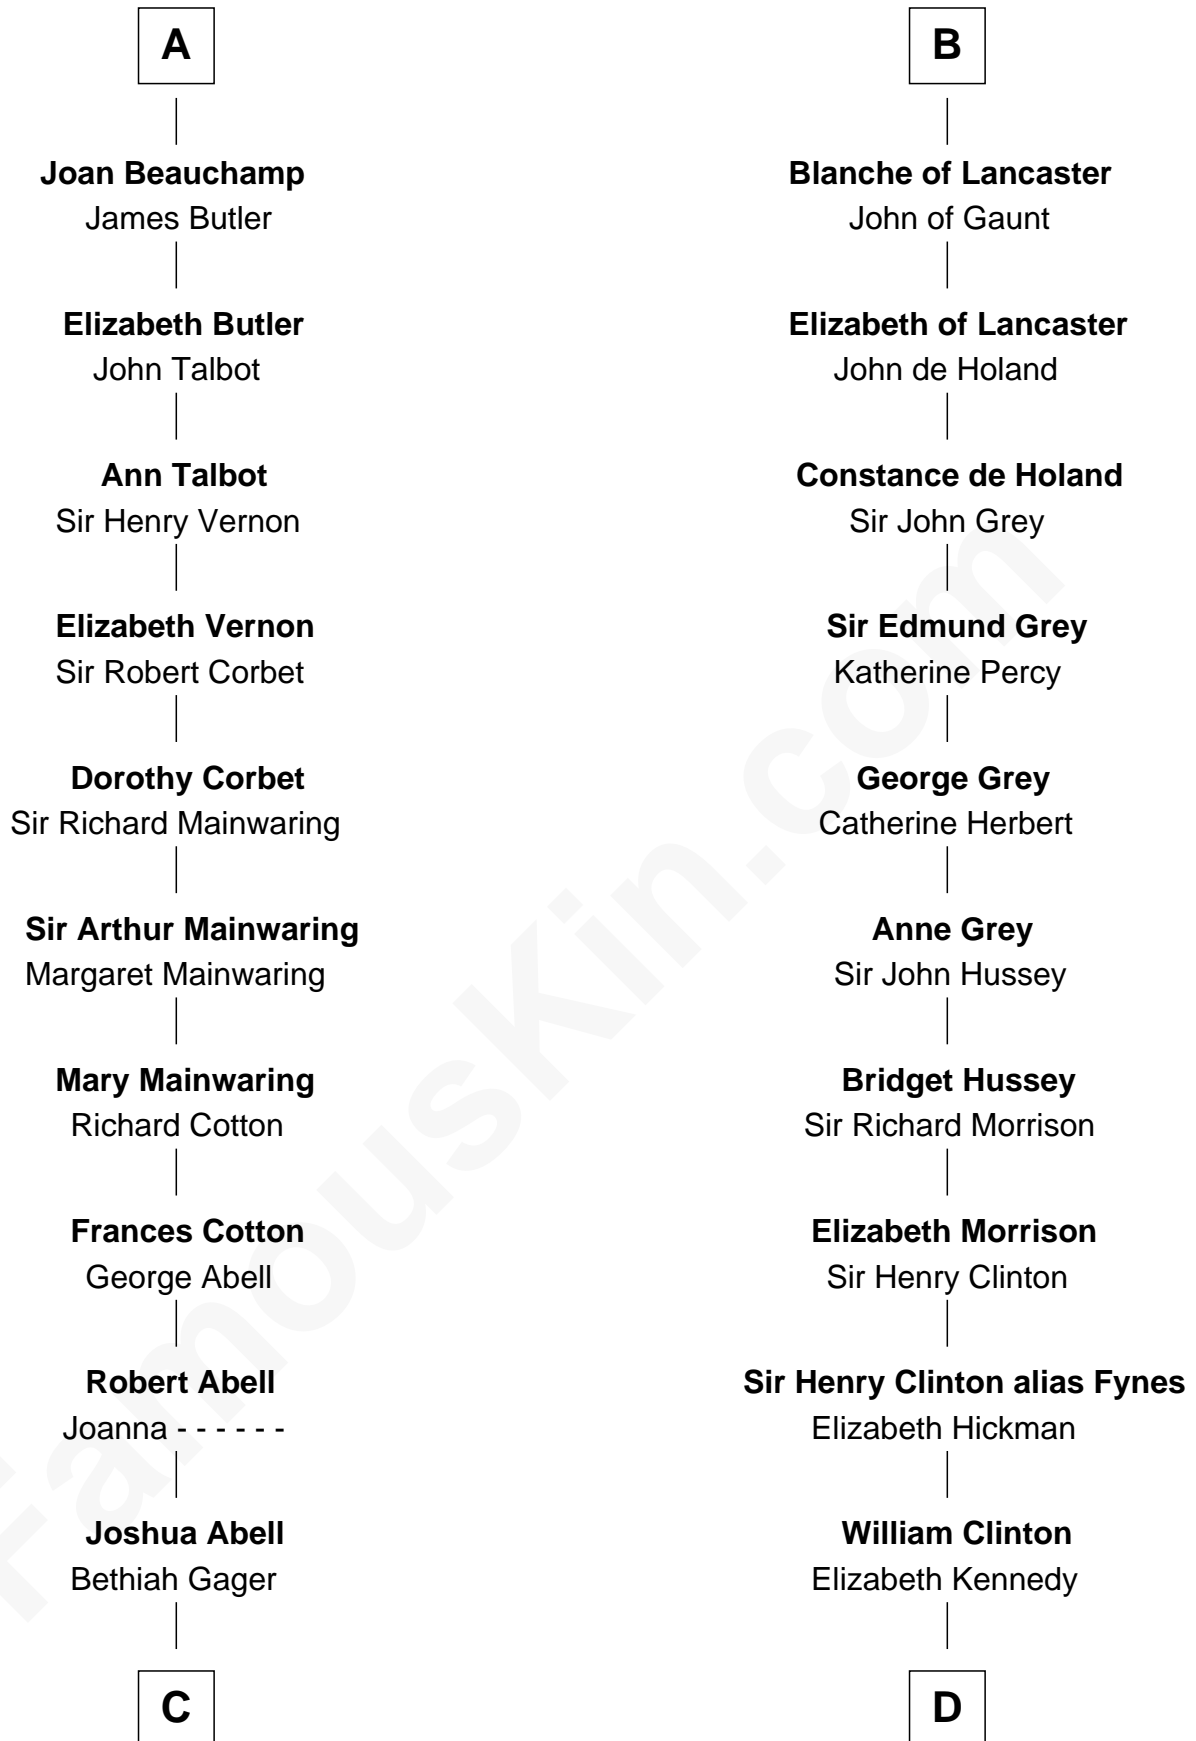

FamousKin.com Relationship Chart of

C. W. Post

Founder of Post Cereals

19th cousin 2 times removed of

George Clinton

4th U.S. Vice President

C

Elizabeth Abell

John Lathrop

Azel Lathrop

Elizabeth Hyde

Erastus Lathrop

Sarah Bailey

Caroline Cushman Lathrop

Charles Rollin Post

C. W. Post