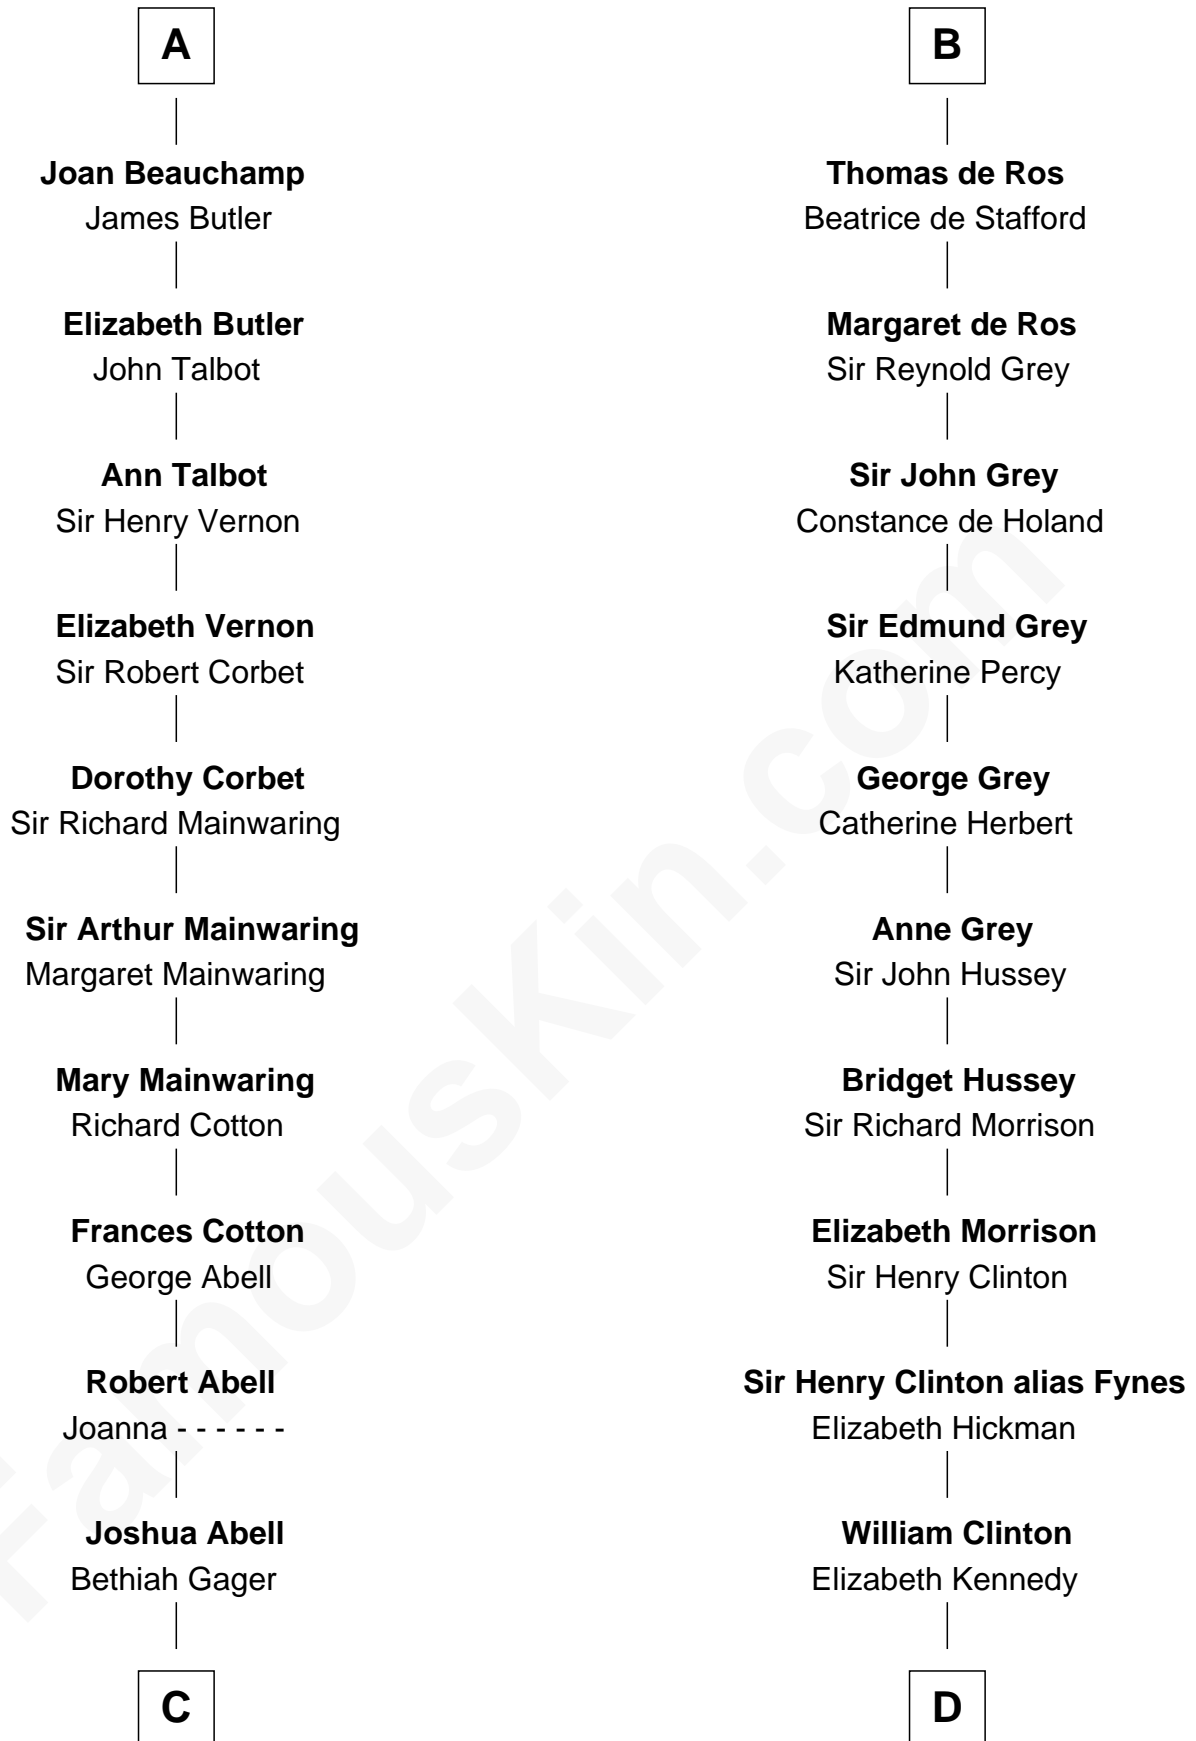

# FamousKin.com Relationship Chart of

**C. W. Post**

*Founder of Post Cereals*

19th cousin 2 times removed of

**George Clinton**

*4th U.S. Vice President*

**Richard Fitzgilbert de Clare**

Adeliza de Meschines

**C**

**Elizabeth Abell**

John Lathrop

**Azel Lathrop**

Elizabeth Hyde

**Erastus Lathrop**

Sarah Bailey

**Caroline Cushman Lathrop**