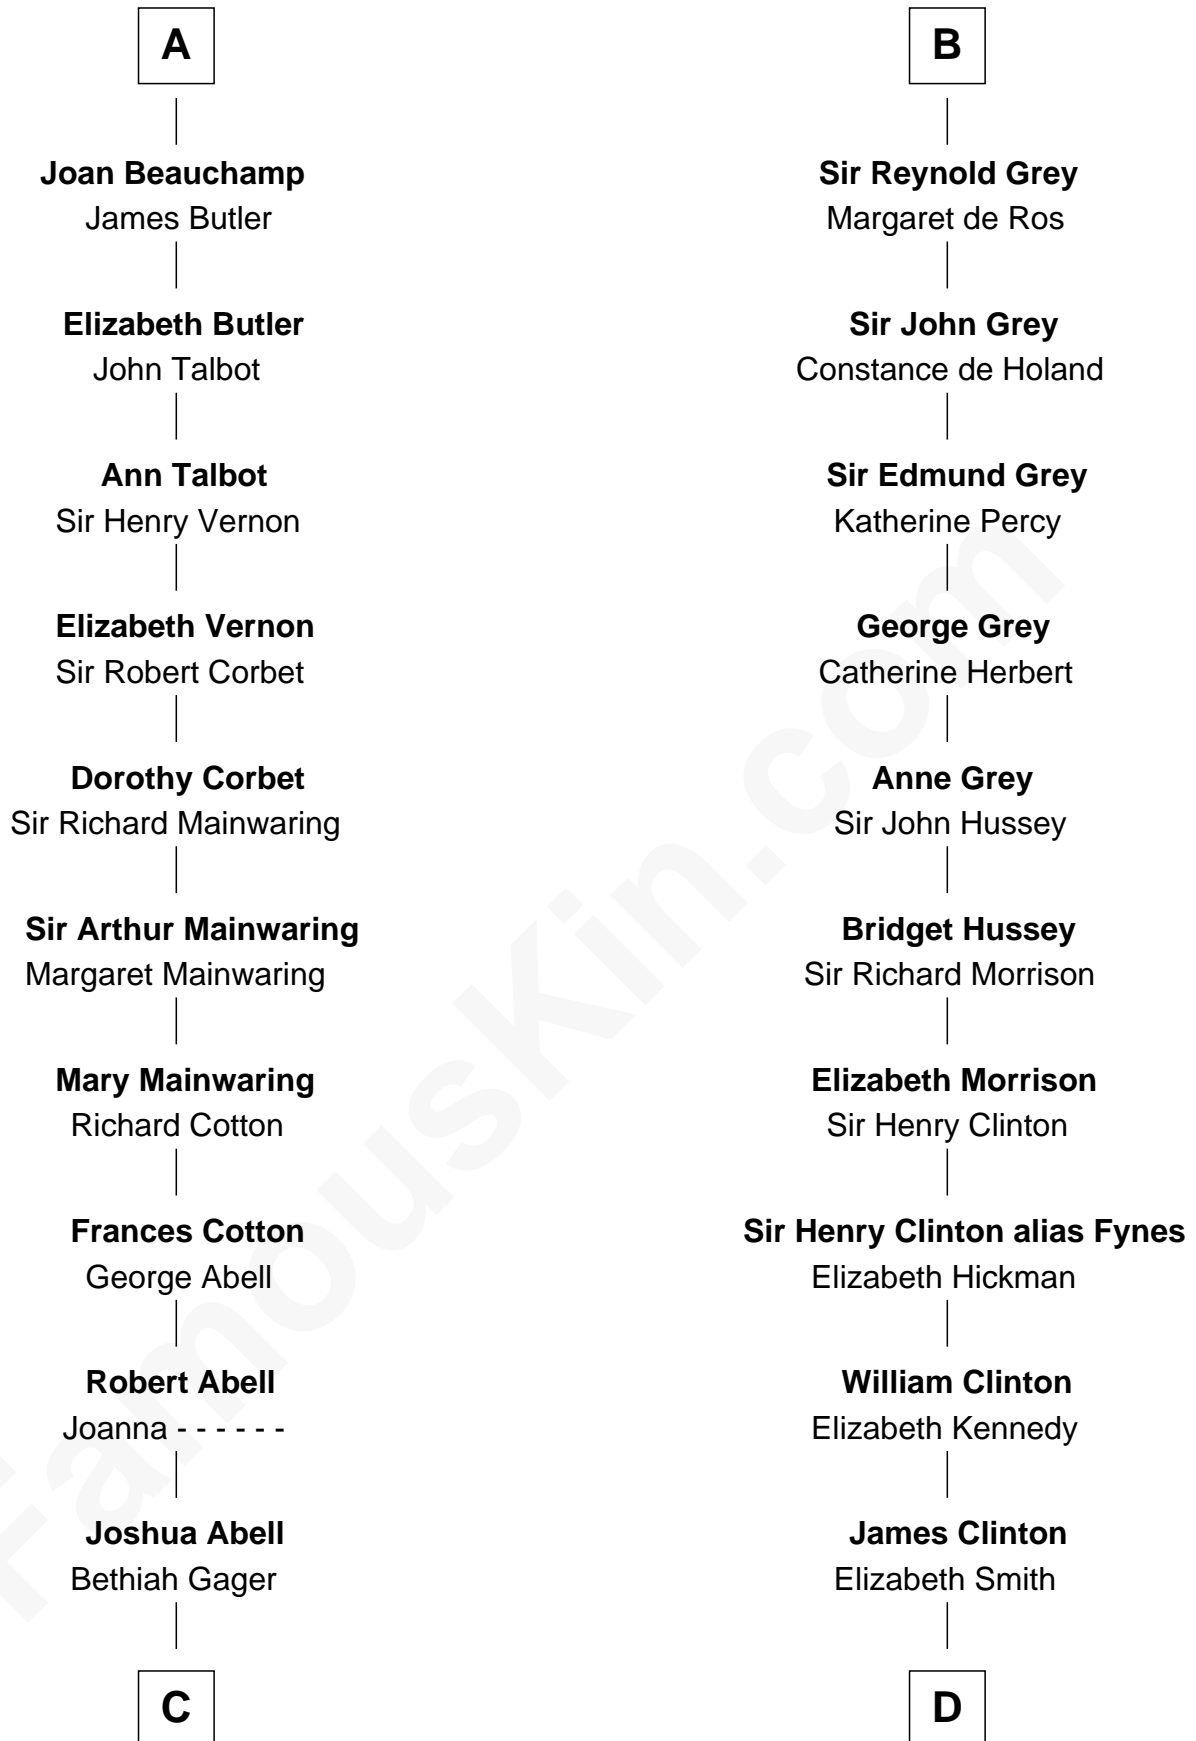

# FamousKin.com Relationship Chart of

**C. W. Post**

*Founder of Post Cereals*

19th cousin 2 times removed of

**DeWitt Clinton**

*6th Governor of New York*

**C**

**Elizabeth Abell**

John Lathrop

**Azel Lathrop**

Elizabeth Hyde

**Erastus Lathrop**

Sarah Bailey

**Caroline Cushman Lathrop**

Charles Rollin Post

**C. W. Post**