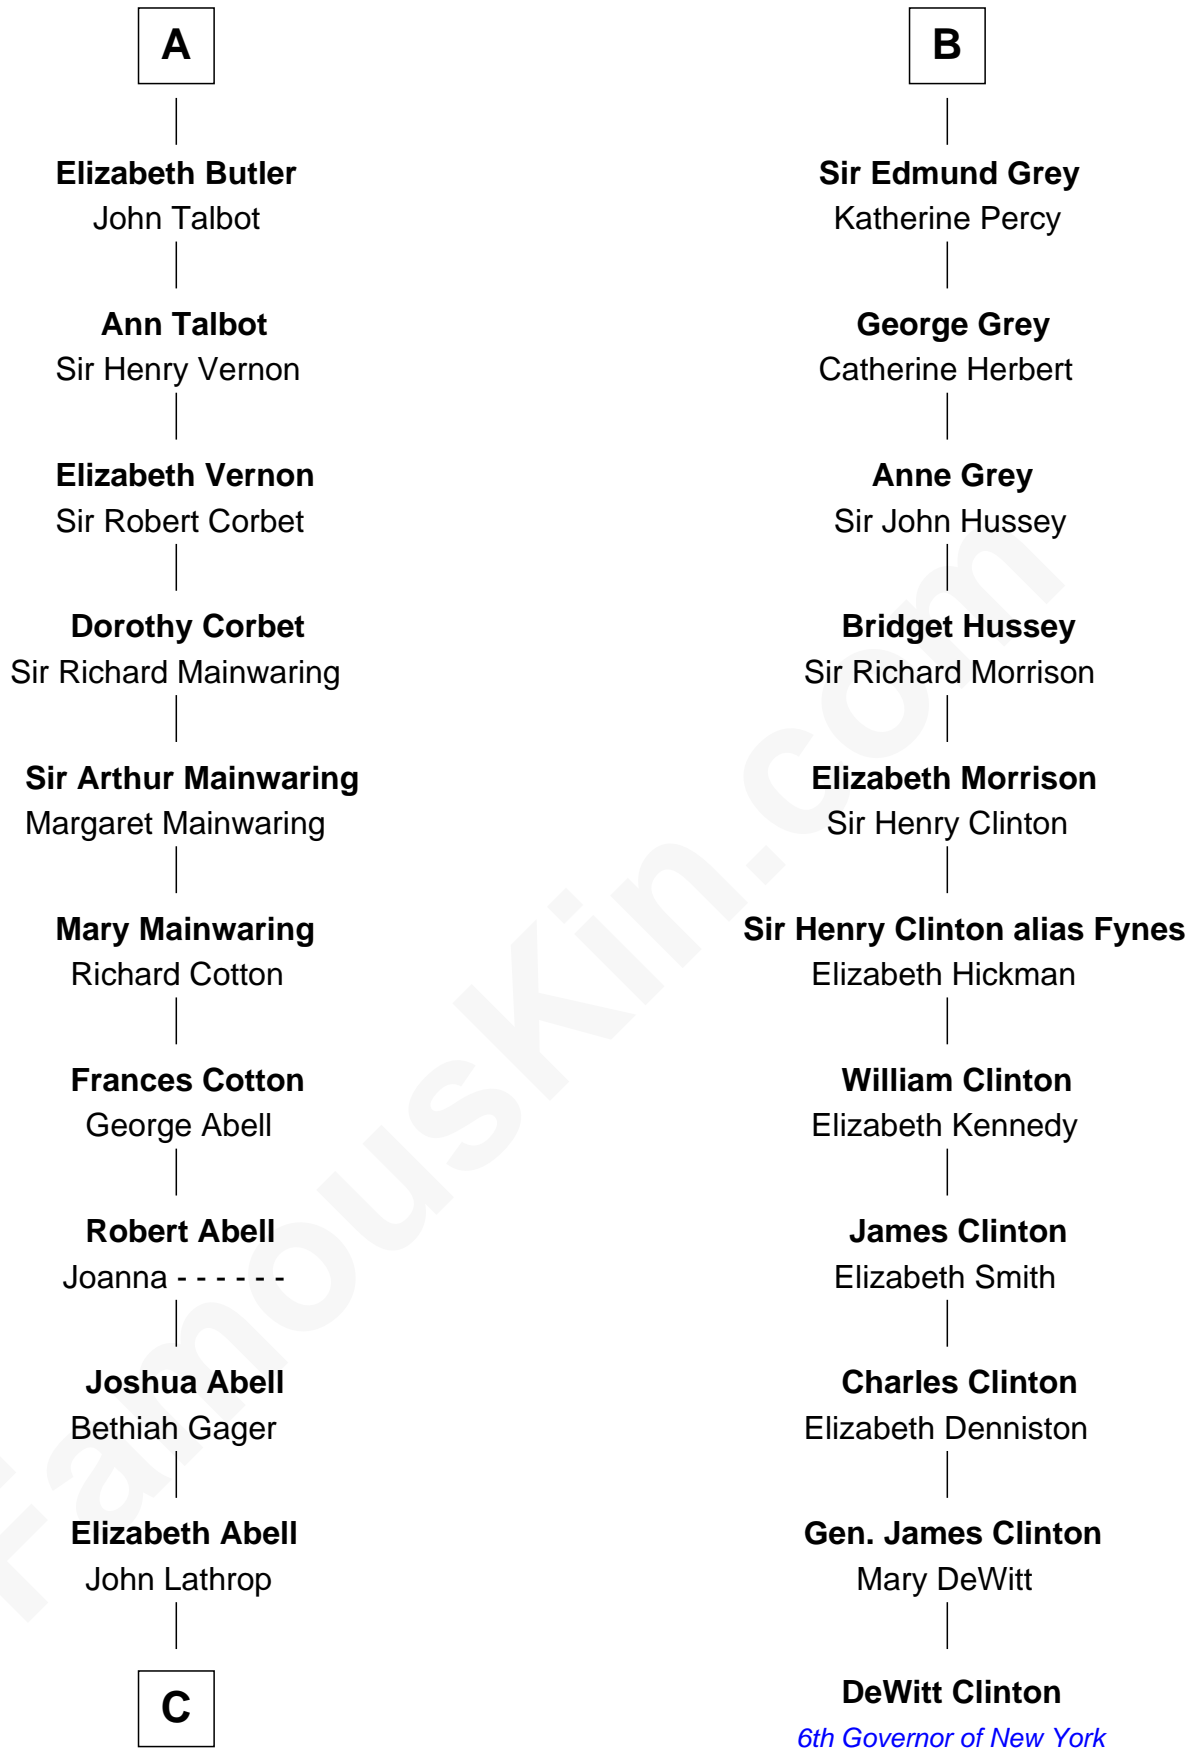

# FamousKin.com Relationship Chart of

**C. W. Post**

*Founder of Post Cereals*

17th cousin 3 times removed of

**DeWitt Clinton**

*6th Governor of New York*

**C**

—  
**Azel Lathrop**  
Elizabeth Hyde

—  
**Erastus Lathrop**  
Sarah Bailey

—  
**Caroline Cushman Lathrop**  
Charles Rollin Post

—  
**C. W. Post**  
*Founder of Post Cereals*

FamousKin.com