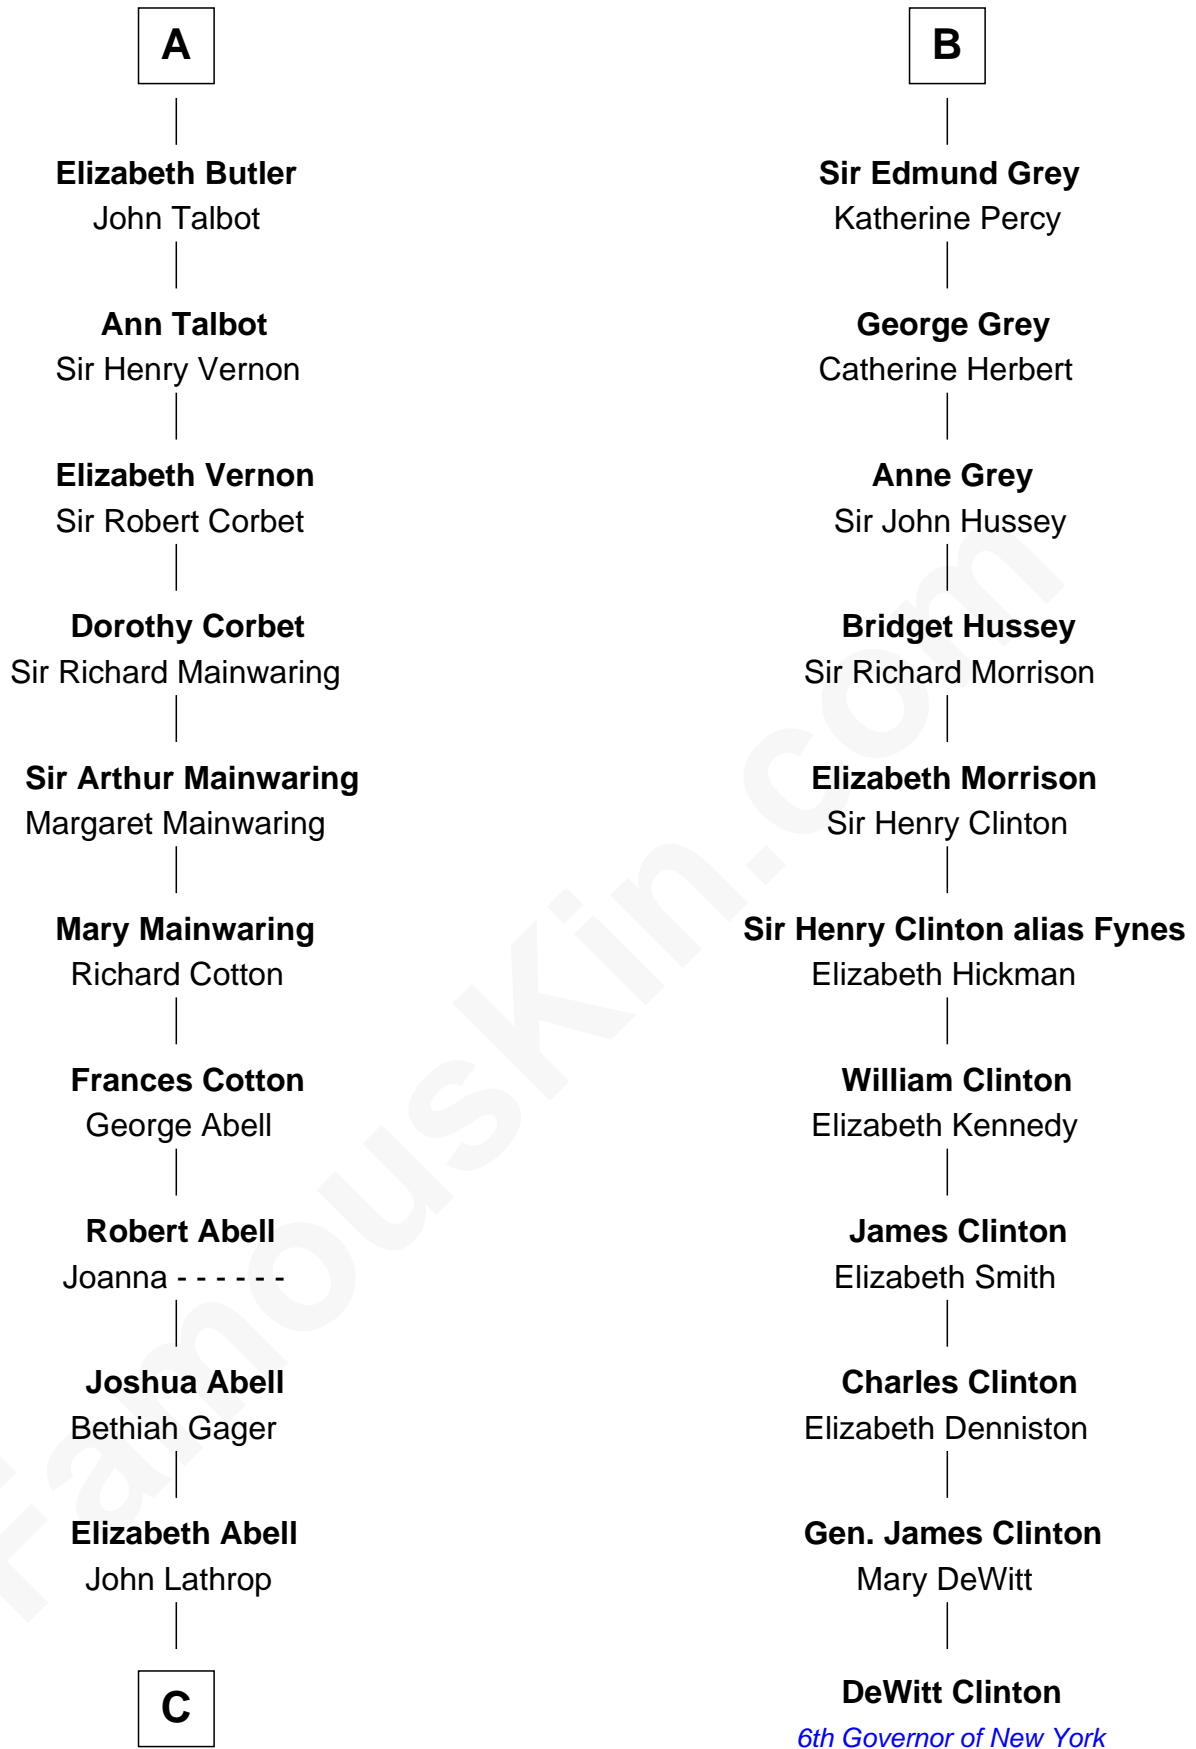

FamousKin.com Relationship Chart of

C. W. Post

Founder of Post Cereals

17th cousin 3 times removed of

DeWitt Clinton

6th Governor of New York

C

—
Azel Lathrop
Elizabeth Hyde

—
Erastus Lathrop
Sarah Bailey

—
Caroline Cushman Lathrop
Charles Rollin Post

—
C. W. Post
Founder of Post Cereals

FamousKin.com