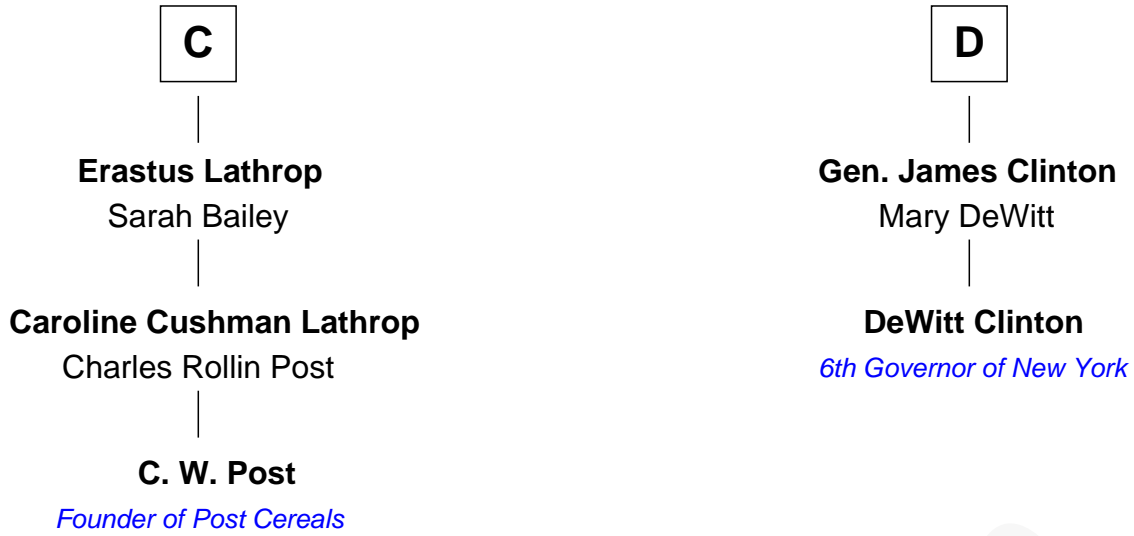

# FamousKin.com Relationship Chart of

**C. W. Post**

*Founder of Post Cereals*

18th cousin 1 time removed of

**DeWitt Clinton**

*6th Governor of New York*

**William d'Aubenev**

Mabel of Chester

Sir Roger de Somery

**Margaret de Somery**

Ralph Basset

**Ralph Basset**

Hawise - - - - -

**Margaret Basset**

Edmund de Stafford

**Ralph de Stafford**

Margaret de Audley

**Beatrice de Stafford**

Thomas de Ros

**Margaret de Ros**

Sir Reynold Grey

**B**

FamousKin.com