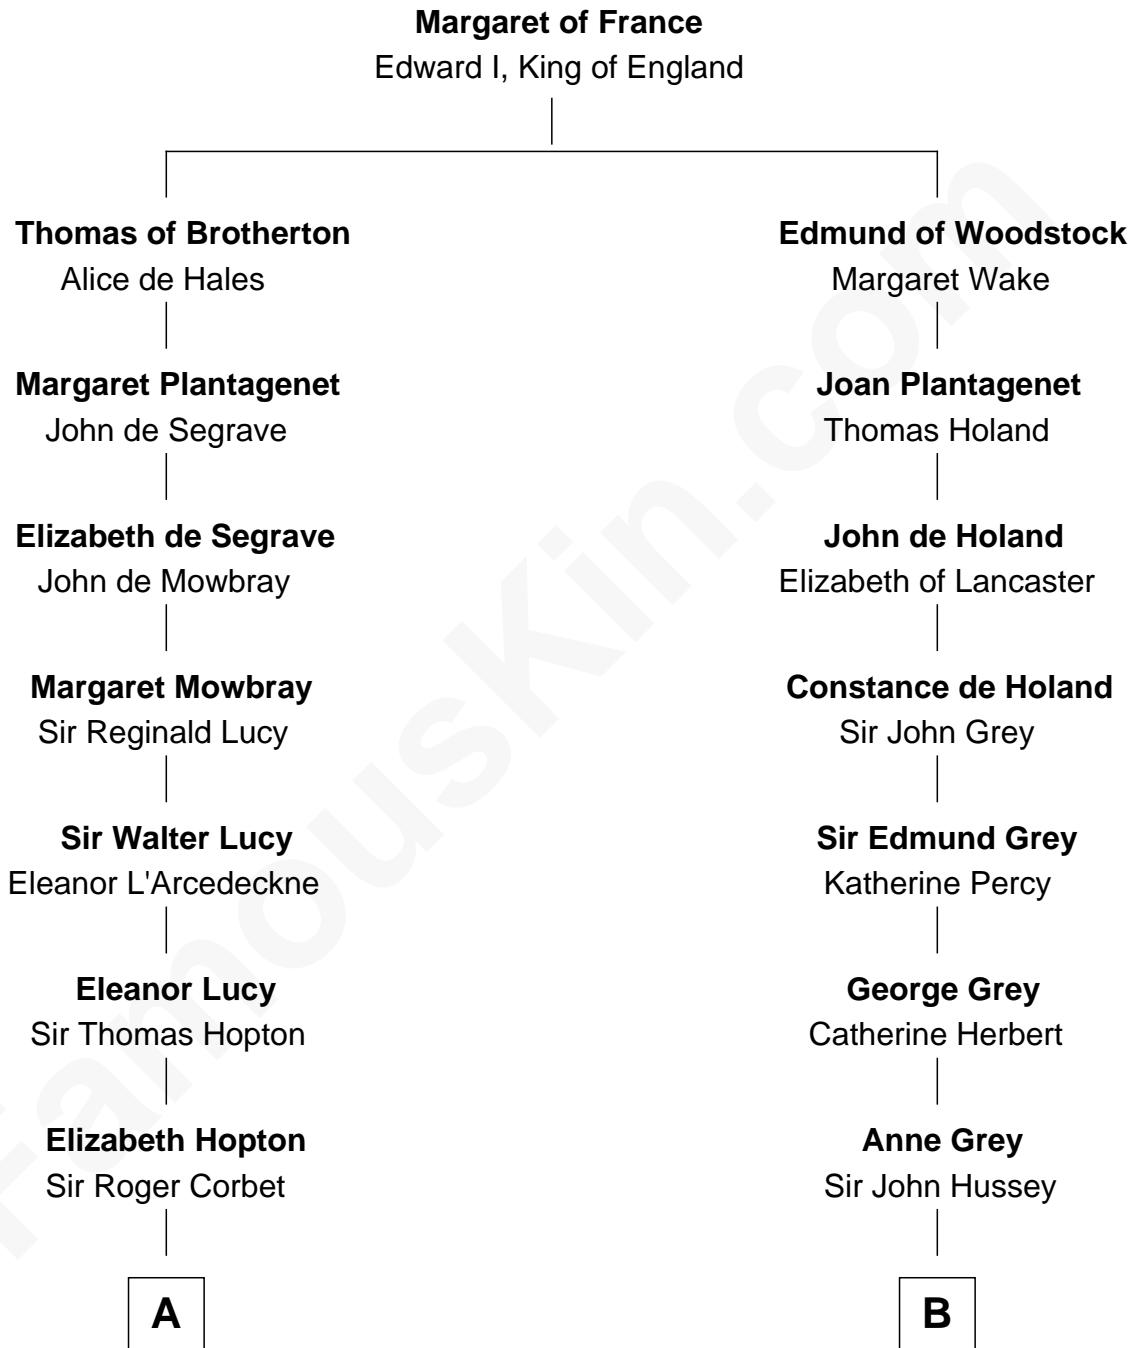

FamousKin.com Relationship Chart of

C. W. Post

Founder of Post Cereals

14th cousin 5 times removed of

DeWitt Clinton

6th Governor of New York

C

Erastus Lathrop

Sarah Bailey

Caroline Cushman Lathrop

Charles Rollin Post

C. W. Post

Founder of Post Cereals

FamousKin.com