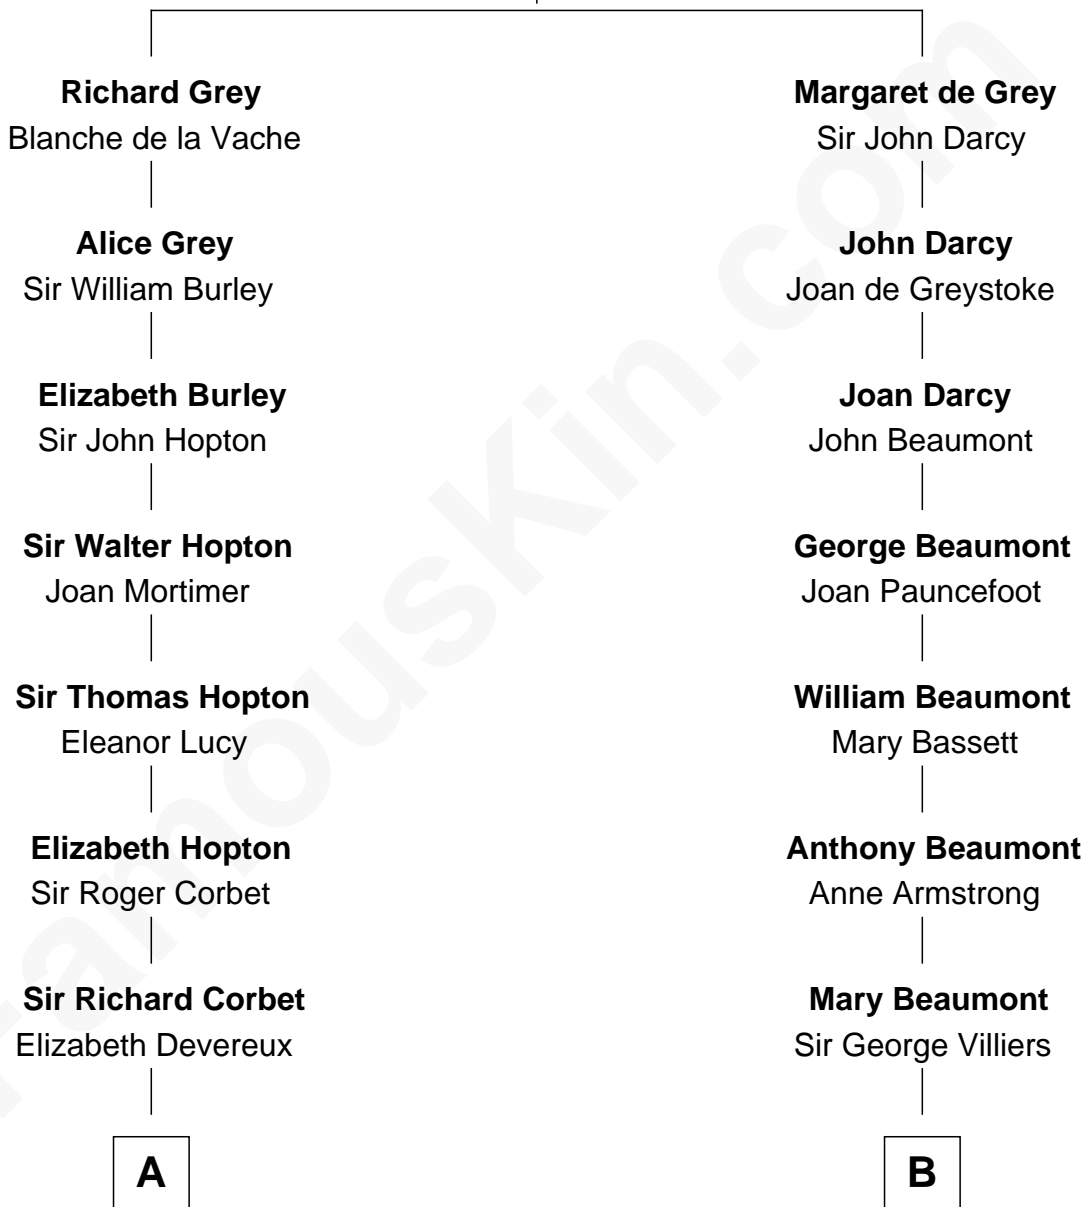

FamousKin.com Relationship Chart of

C. W. Post

Founder of Post Cereals

13th cousin 5 times removed of

Lt. Gen. James Brudenell

Leader of the "Charge of the Light Brigade"

Sir Henry de Grey

Elizabeth Talbot

C

—
Caroline Cushman Lathrop

Charles Rollin Post

—
C. W. Post

Founder of Post Cereals

FamousKin.com