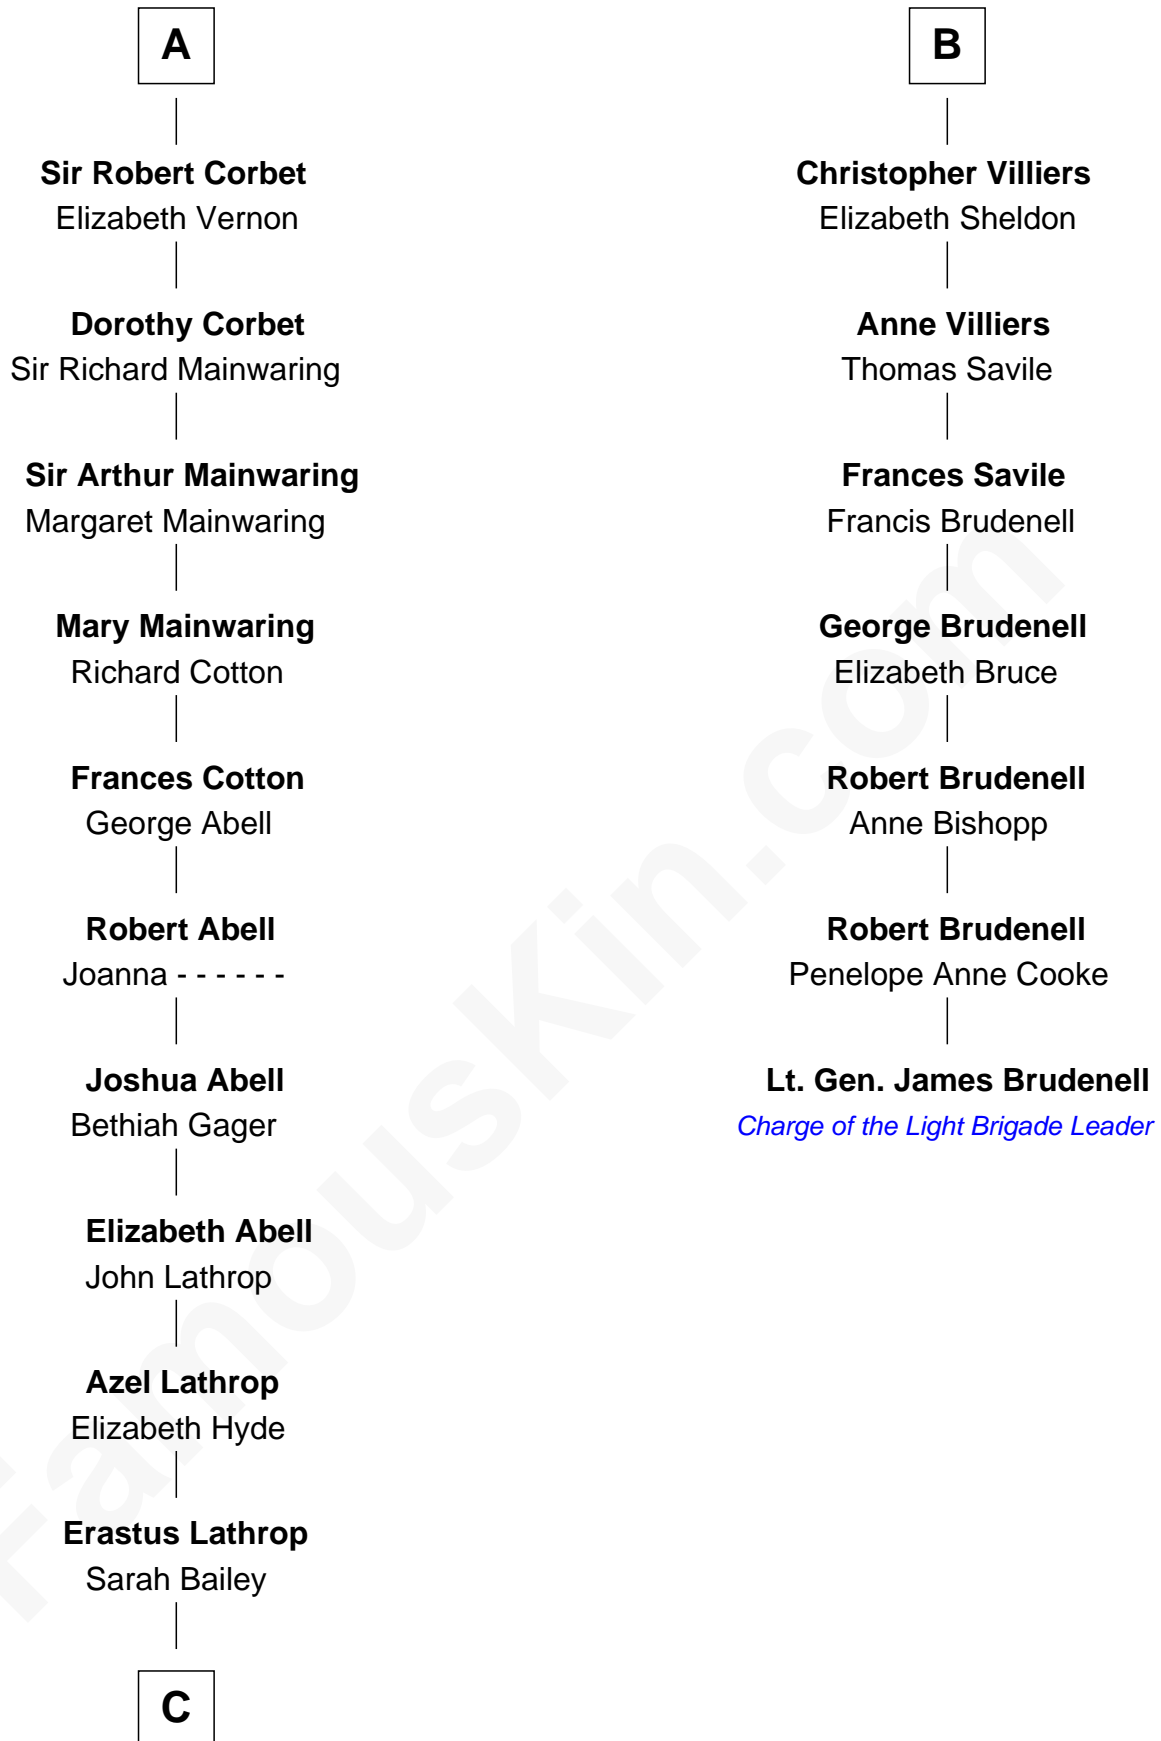

FamousKin.com Relationship Chart of

C. W. Post

Founder of Post Cereals

13th cousin 5 times removed of

Lt. Gen. James Brudenell

Leader of the "Charge of the Light Brigade"

Sir Henry de Grey

Elizabeth Talbot

C

—
Caroline Cushman Lathrop

Charles Rollin Post

—
C. W. Post

Founder of Post Cereals

FamousKin.com