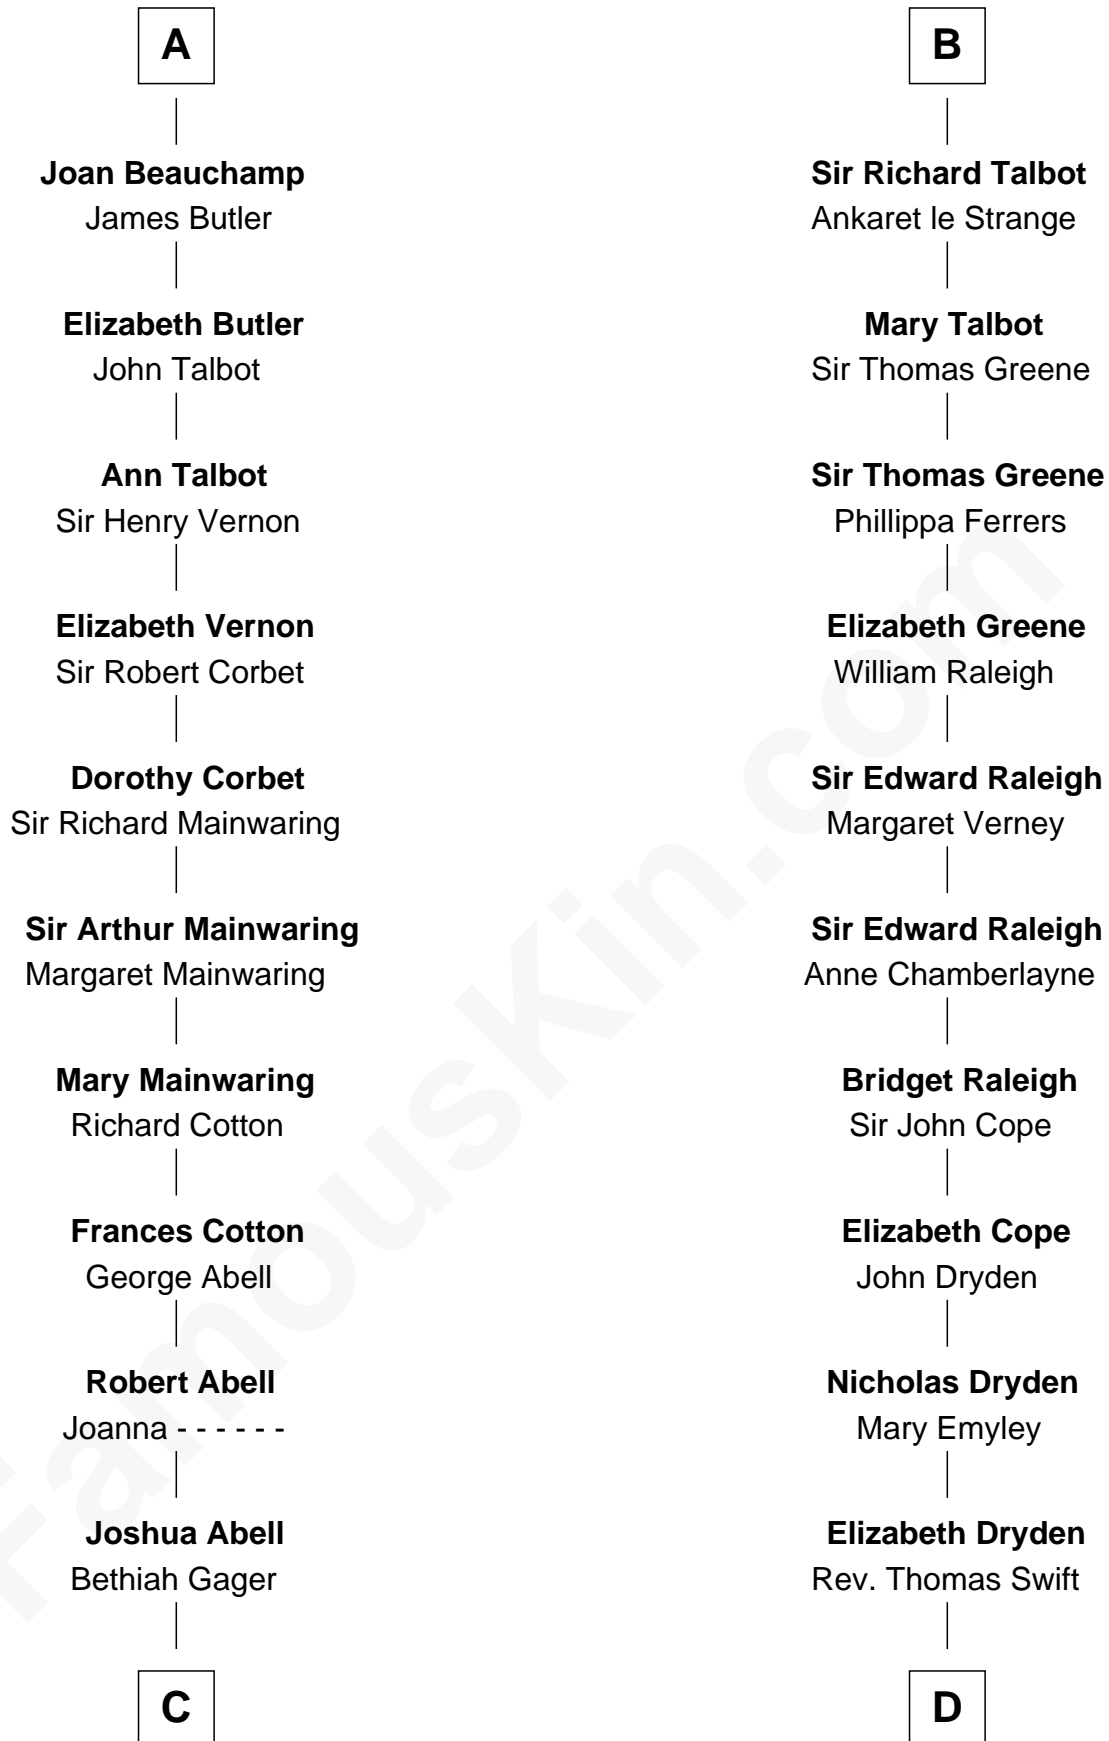

FamousKin.com Relationship Chart of

C. W. Post

Founder of Post Cereals

18th cousin 3 times removed of

Jonathan Swift

Author of Gulliver's Travels

C

Elizabeth Abell

John Lathrop

Azel Lathrop

Elizabeth Hyde

Erastus Lathrop

Sarah Bailey

Caroline Cushman Lathrop

Charles Rollin Post

C. W. Post