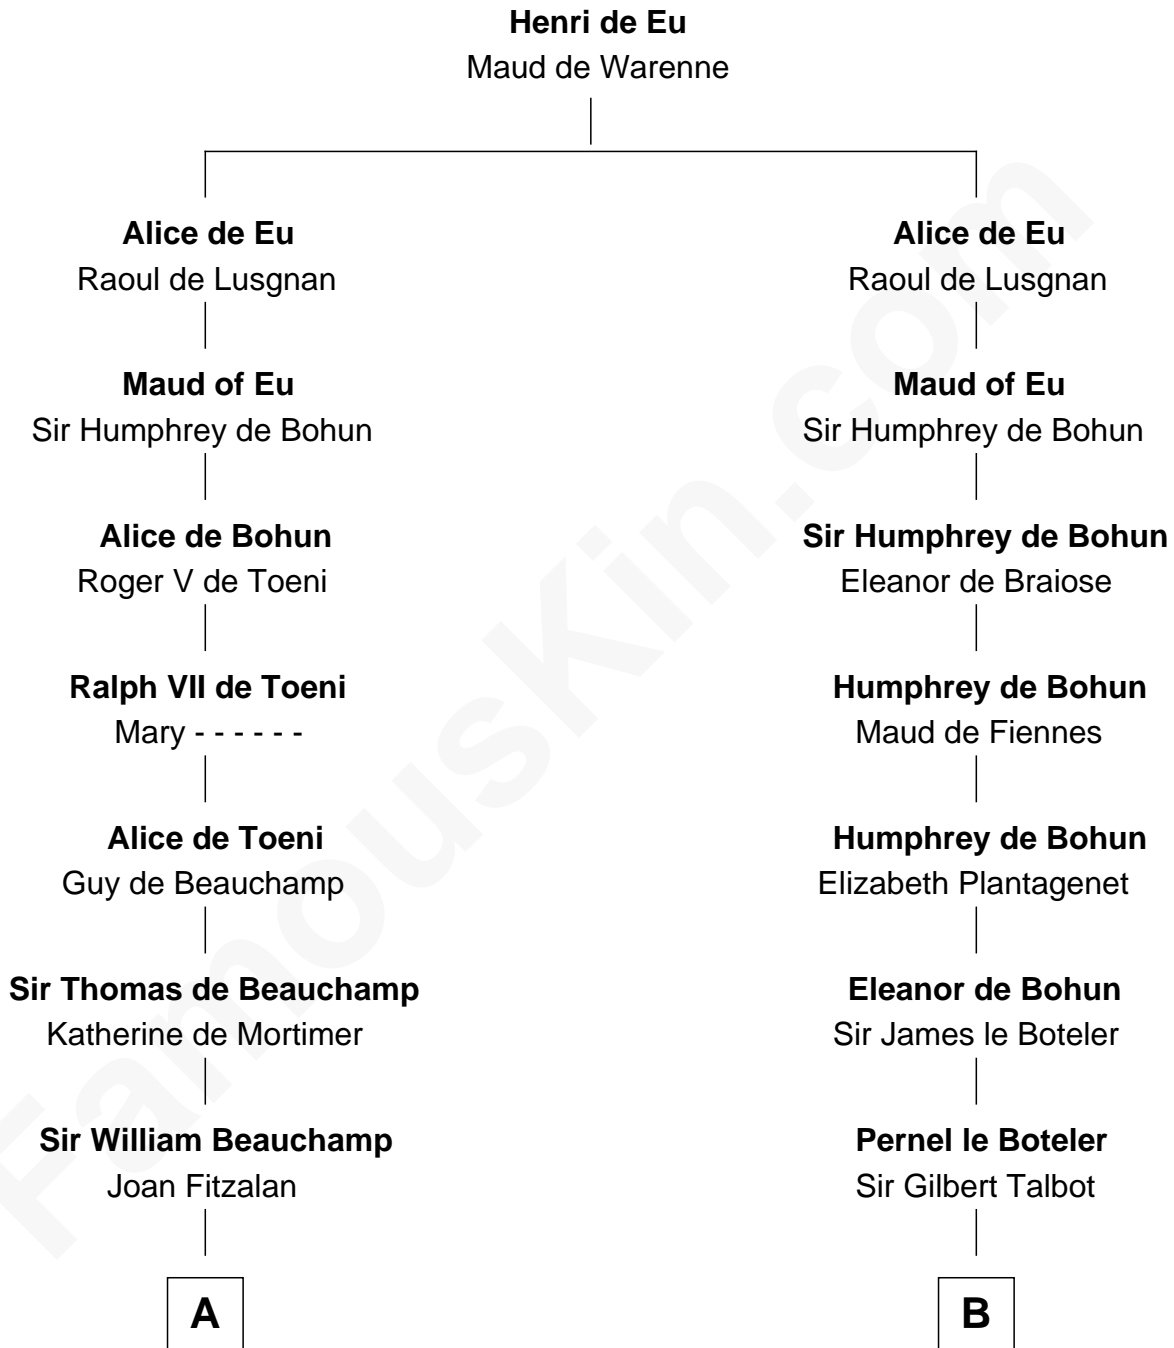

# FamousKin.com Relationship Chart of

**C. W. Post**

*Founder of Post Cereals*

18th cousin 3 times removed of

**Jonathan Swift**

*Author of Gulliver's Travels*

**C**

**Elizabeth Abell**

John Lathrop

**Azel Lathrop**

Elizabeth Hyde

**Erastus Lathrop**

Sarah Bailey

**Caroline Cushman Lathrop**

Charles Rollin Post

**C. W. Post**

*Founder of Post Cereals*

**D**

**Jonathan Swift**

Abigail Erick

**Jonathan Swift**

*Author of Gulliver's Travels*

FamousKin.com