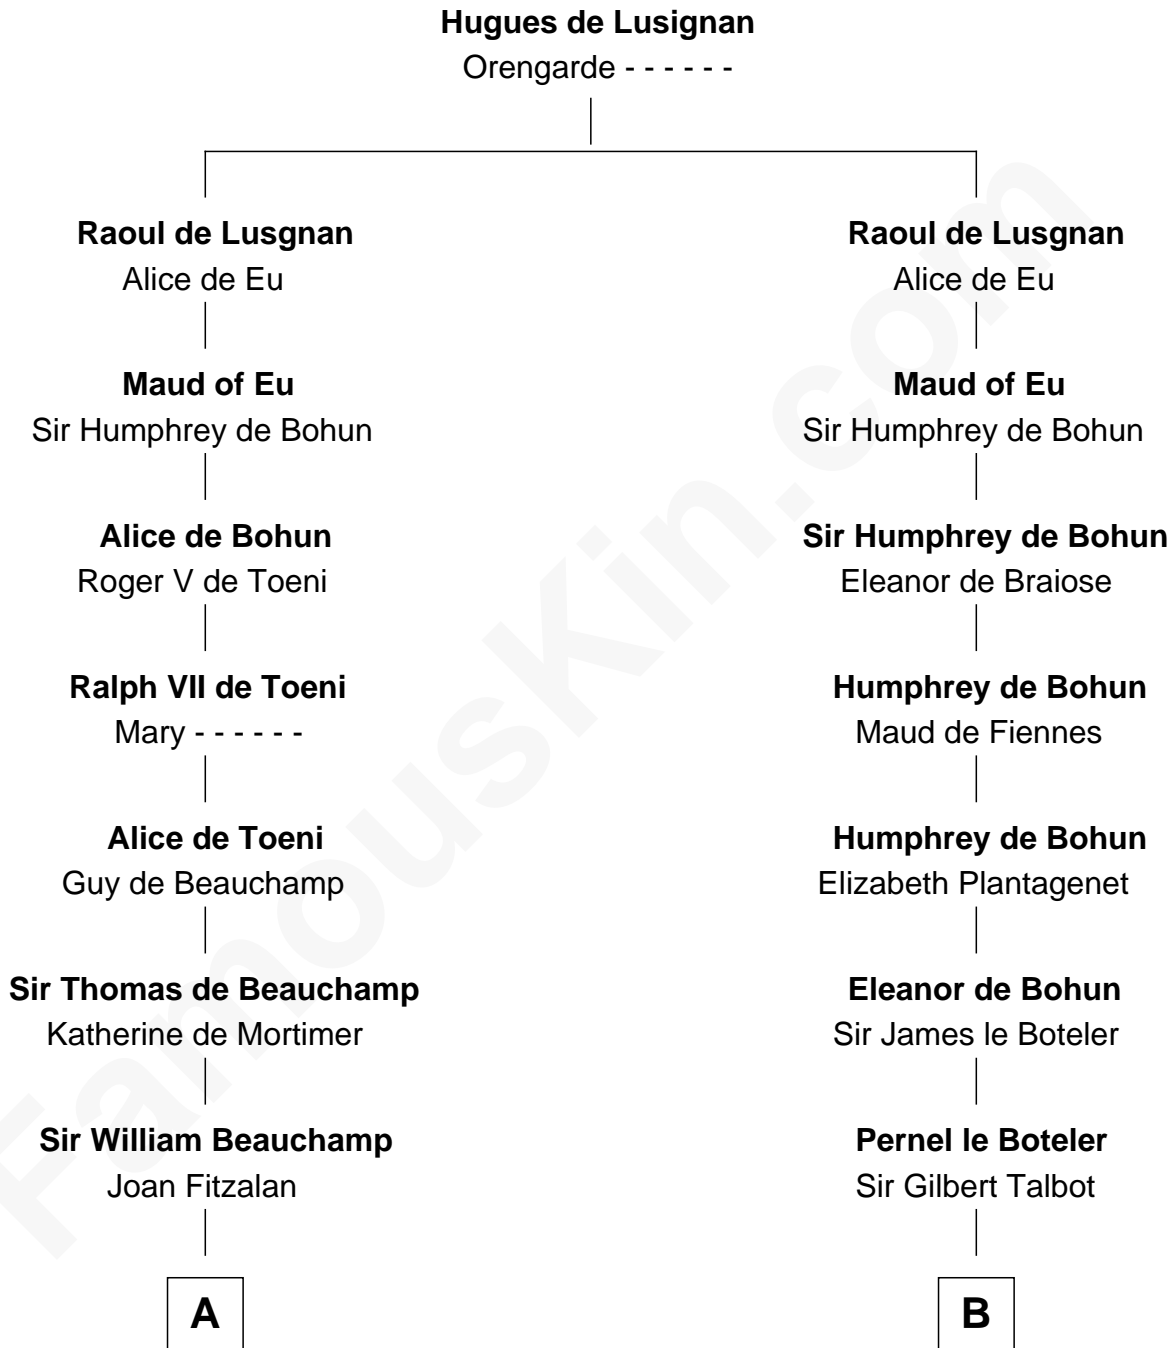

# FamousKin.com Relationship Chart of

**C. W. Post**

*Founder of Post Cereals*

18th cousin 3 times removed of

**Jonathan Swift**

*Author of Gulliver's Travels*

**C**

**Elizabeth Abell**

John Lathrop

**Azel Lathrop**

Elizabeth Hyde

**Erastus Lathrop**

Sarah Bailey

**Caroline Cushman Lathrop**

Charles Rollin Post

**C. W. Post**

*Founder of Post Cereals*

**D**

**Jonathan Swift**

Abigail Erick

**Jonathan Swift**

*Author of Gulliver's Travels*

FamousKin.com