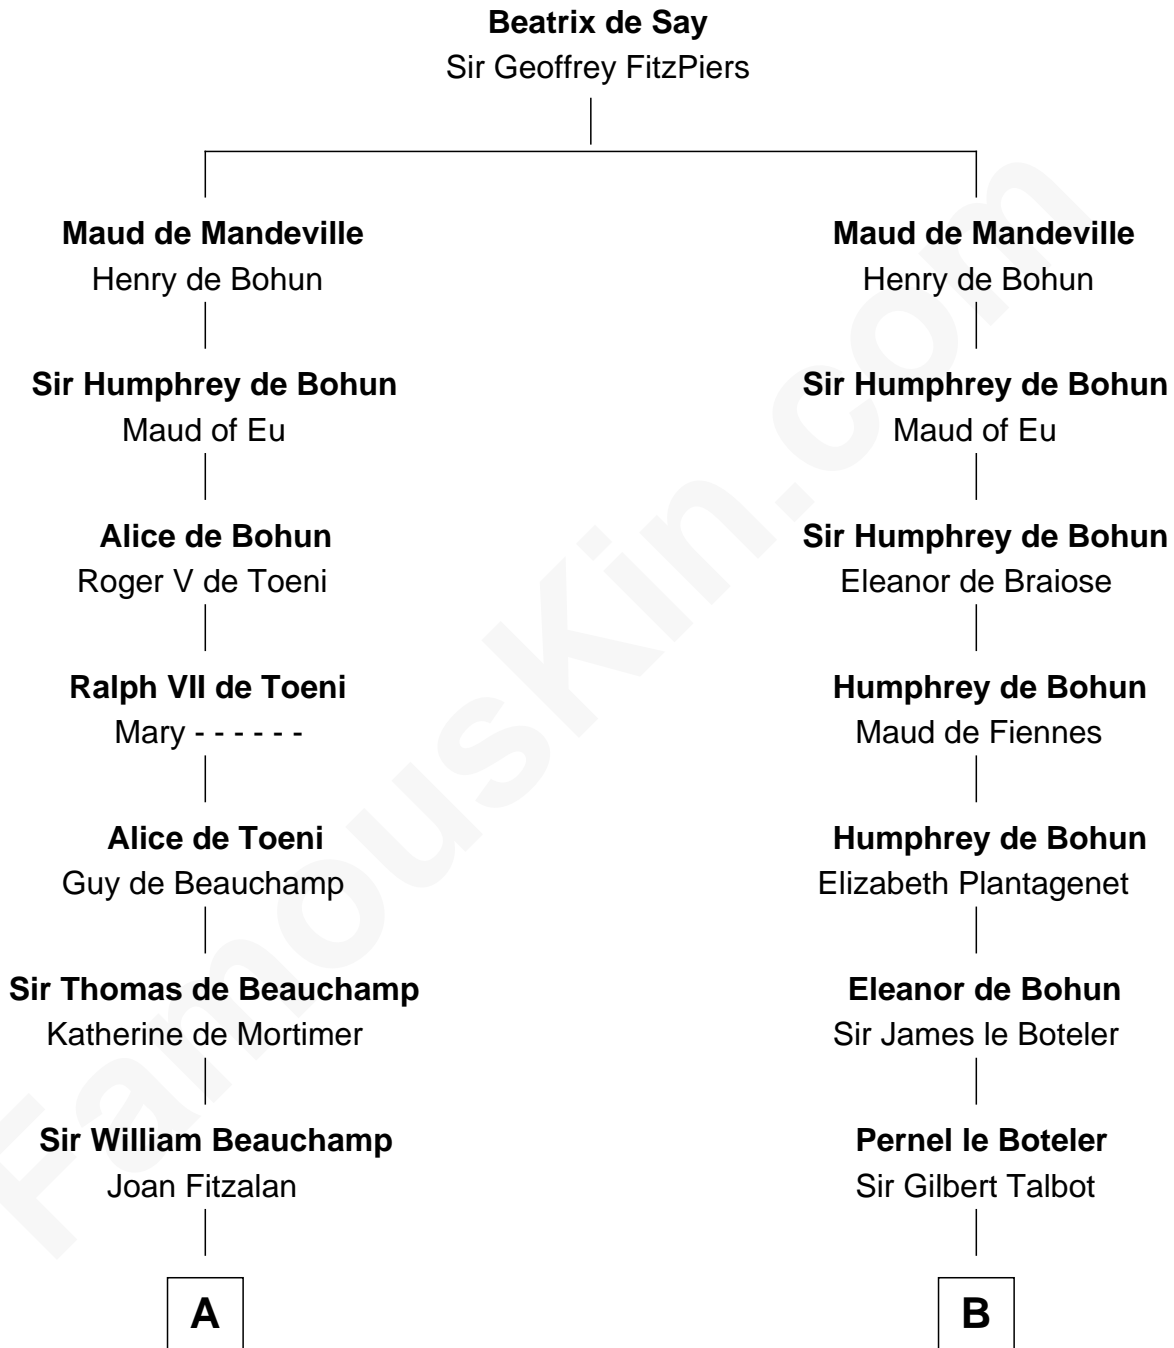

# FamousKin.com Relationship Chart of

**C. W. Post**

*Founder of Post Cereals*

18th cousin 3 times removed of

**Jonathan Swift**

*Author of Gulliver's Travels*

**C**

**Elizabeth Abell**

John Lathrop

**Azel Lathrop**

Elizabeth Hyde

**Erastus Lathrop**

Sarah Bailey

**Caroline Cushman Lathrop**

Charles Rollin Post

**C. W. Post**

*Founder of Post Cereals*

**D**

**Jonathan Swift**

Abigail Erick

**Jonathan Swift**

*Author of Gulliver's Travels*

FamousKin.com