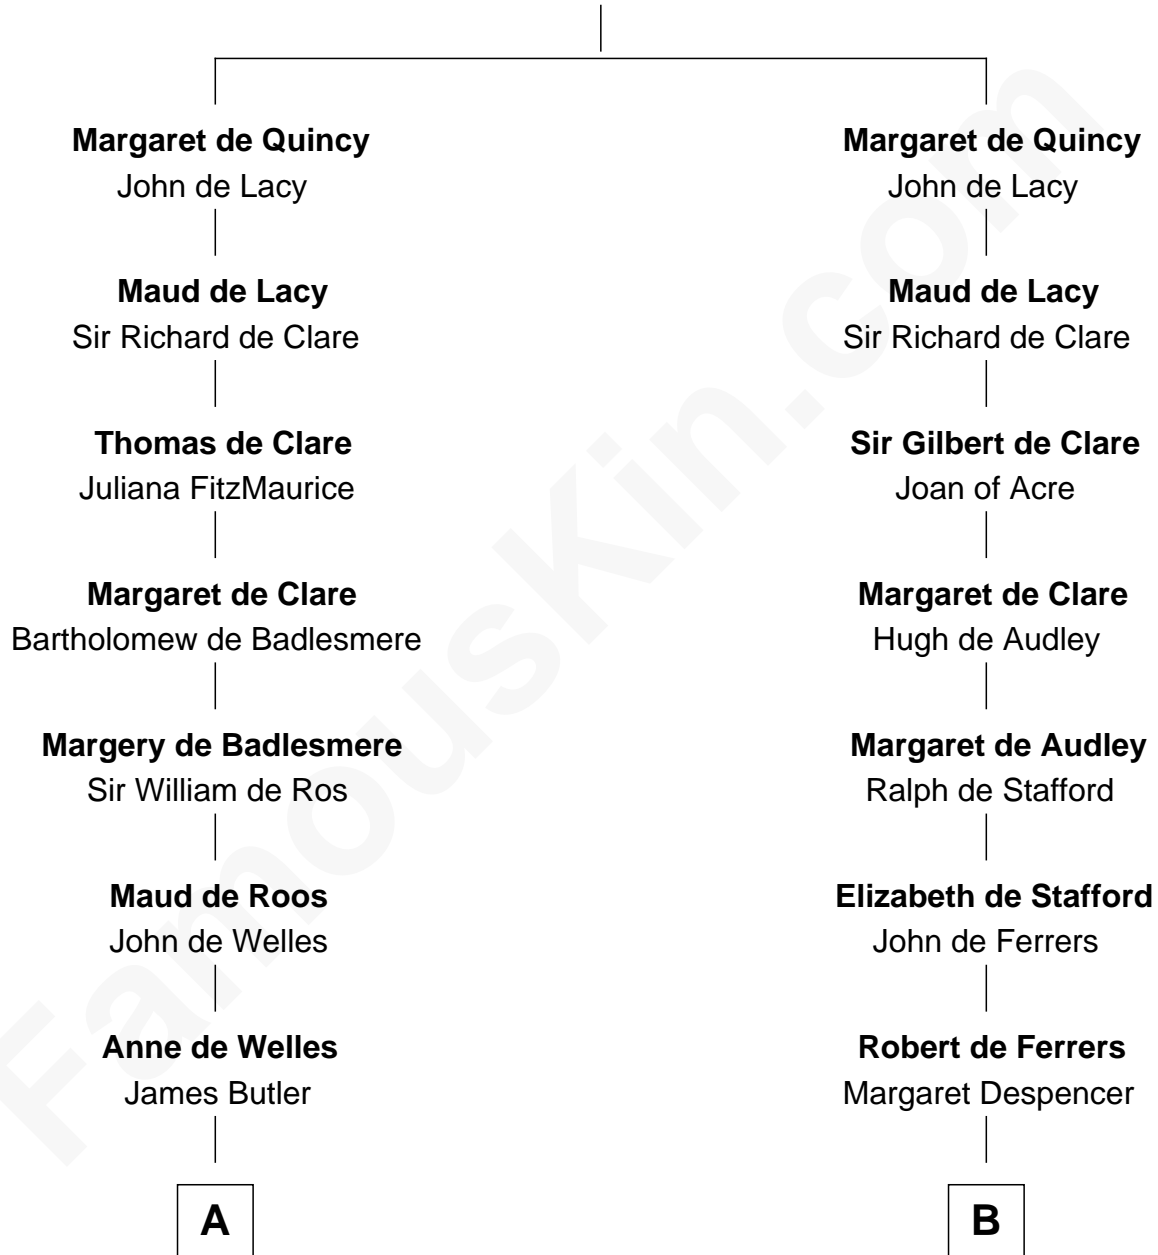

FamousKin.com Relationship Chart of

C. W. Post

Founder of Post Cereals

16th cousin 5 times removed of

Jonathan Swift

Author of Gulliver's Travels

Sir Robert II de Quincy

Hawise of Chester

C

—
Elizabeth Abell

John Lathrop

—
Azel Lathrop

Elizabeth Hyde

—
Erastus Lathrop

Sarah Bailey

—
Caroline Cushman Lathrop