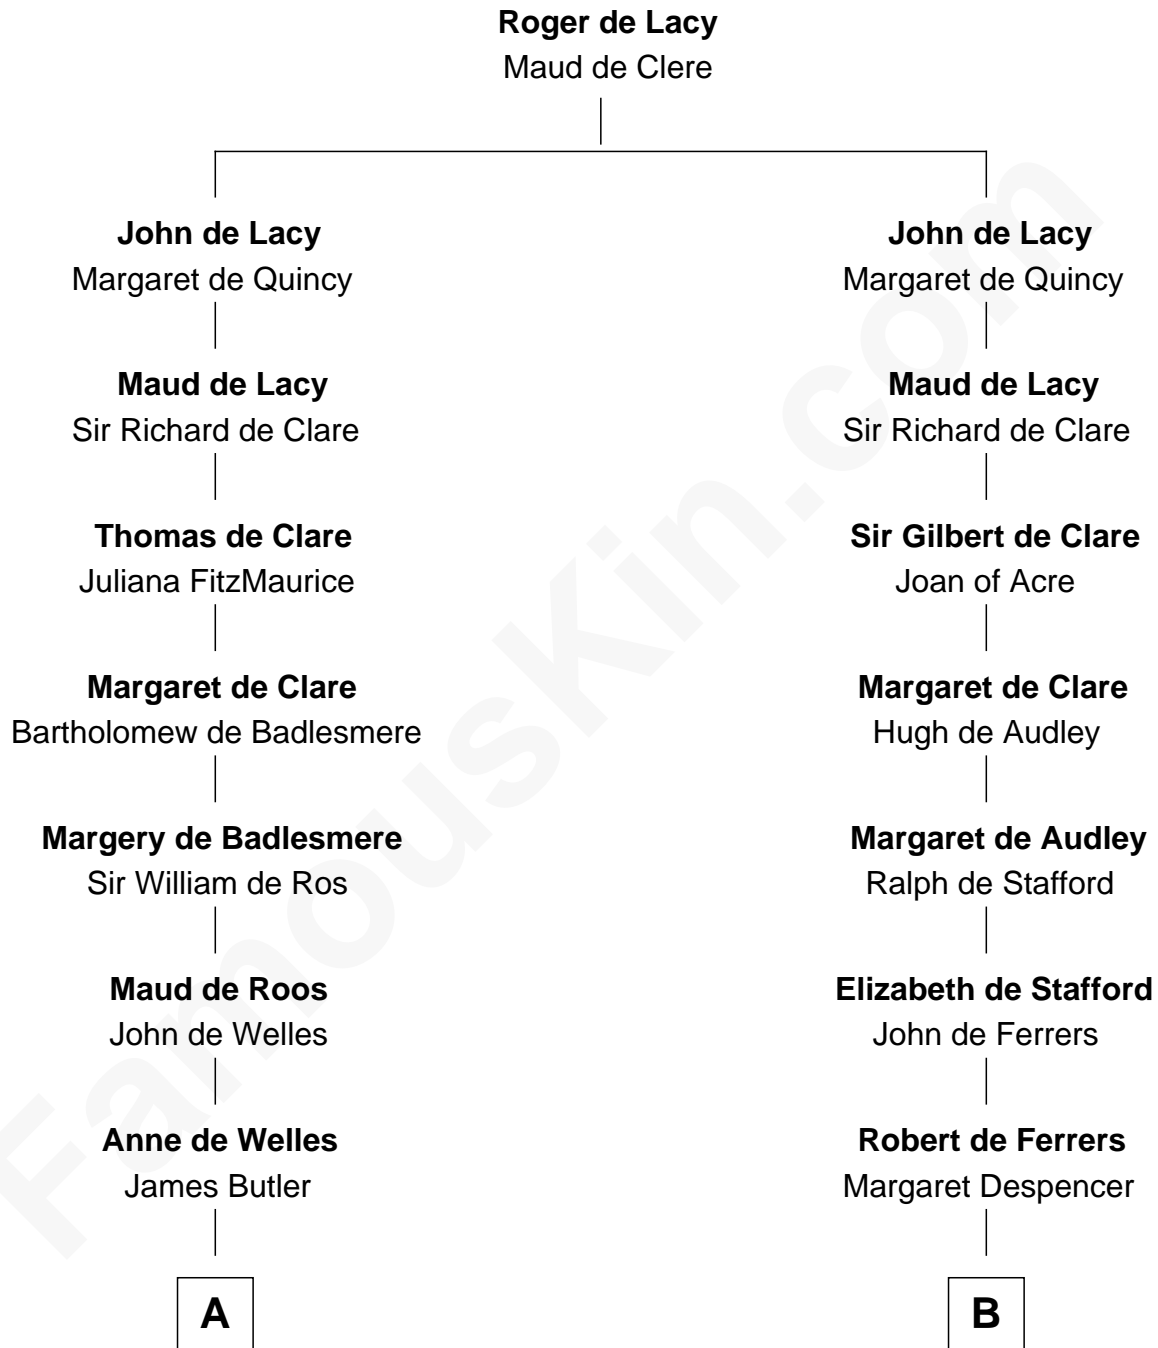

FamousKin.com Relationship Chart of

C. W. Post

Founder of Post Cereals

16th cousin 5 times removed of

Jonathan Swift

Author of Gulliver's Travels

C

—
Elizabeth Abell

John Lathrop

—
Azel Lathrop

Elizabeth Hyde

—
Erastus Lathrop

Sarah Bailey

—
Caroline Cushman Lathrop

Charles Rollin Post

—
C. W. Post