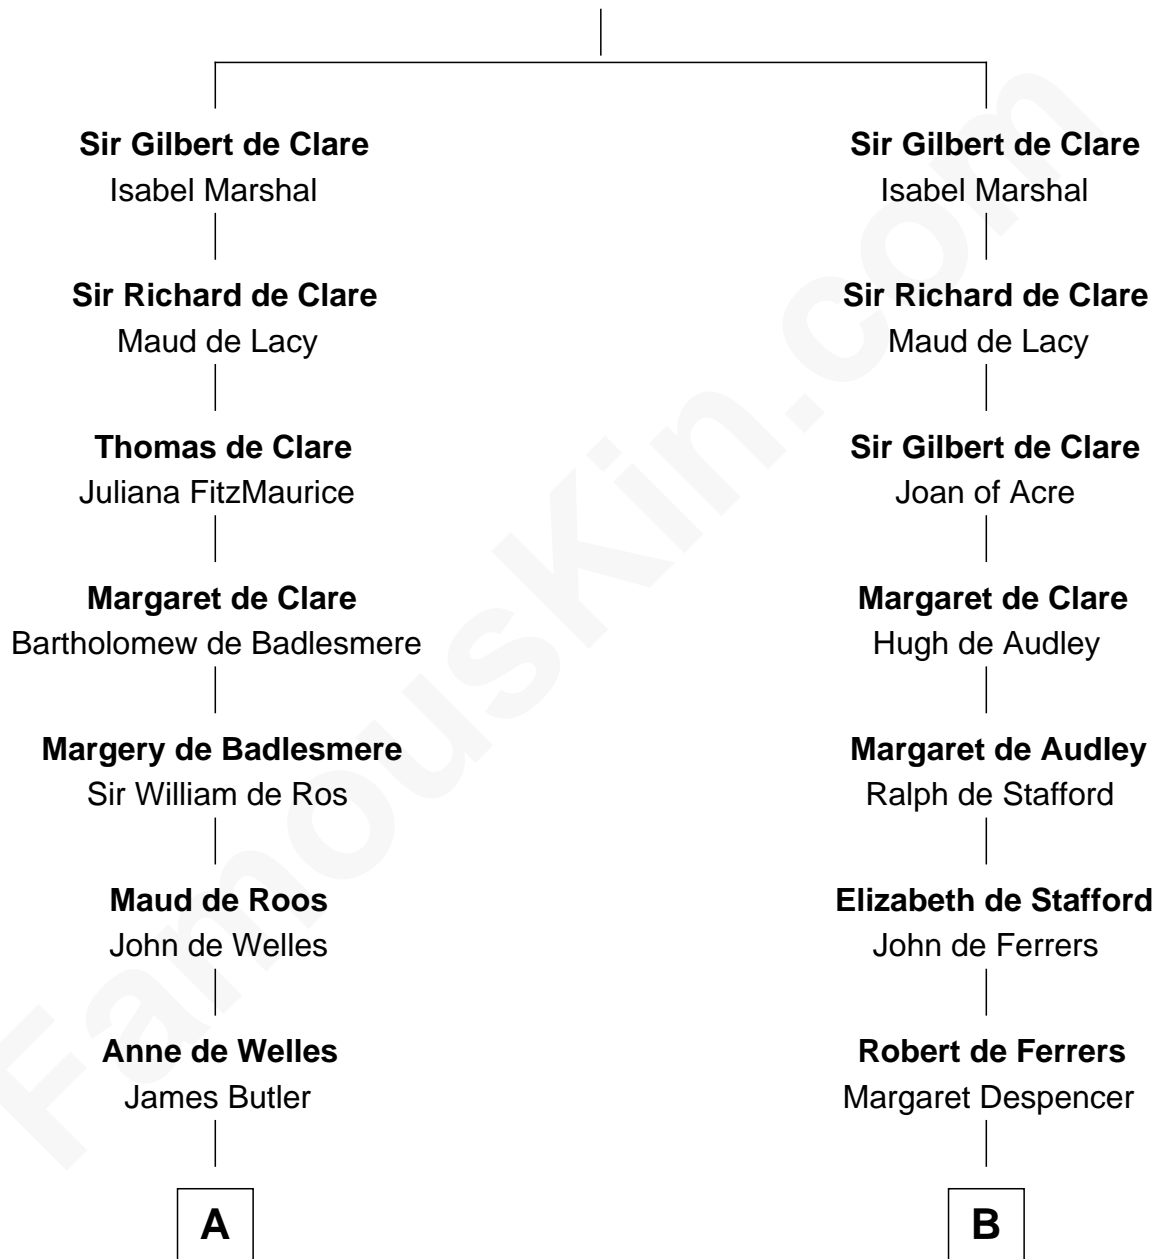

FamousKin.com Relationship Chart of

C. W. Post

Founder of Post Cereals

16th cousin 5 times removed of

Jonathan Swift

Author of Gulliver's Travels

Richard de Clare
Amice of Gloucester

C

—
Elizabeth Abell

John Lathrop

—
Azel Lathrop

Elizabeth Hyde

—
Erastus Lathrop

Sarah Bailey

—
Caroline Cushman Lathrop

Charles Rollin Post