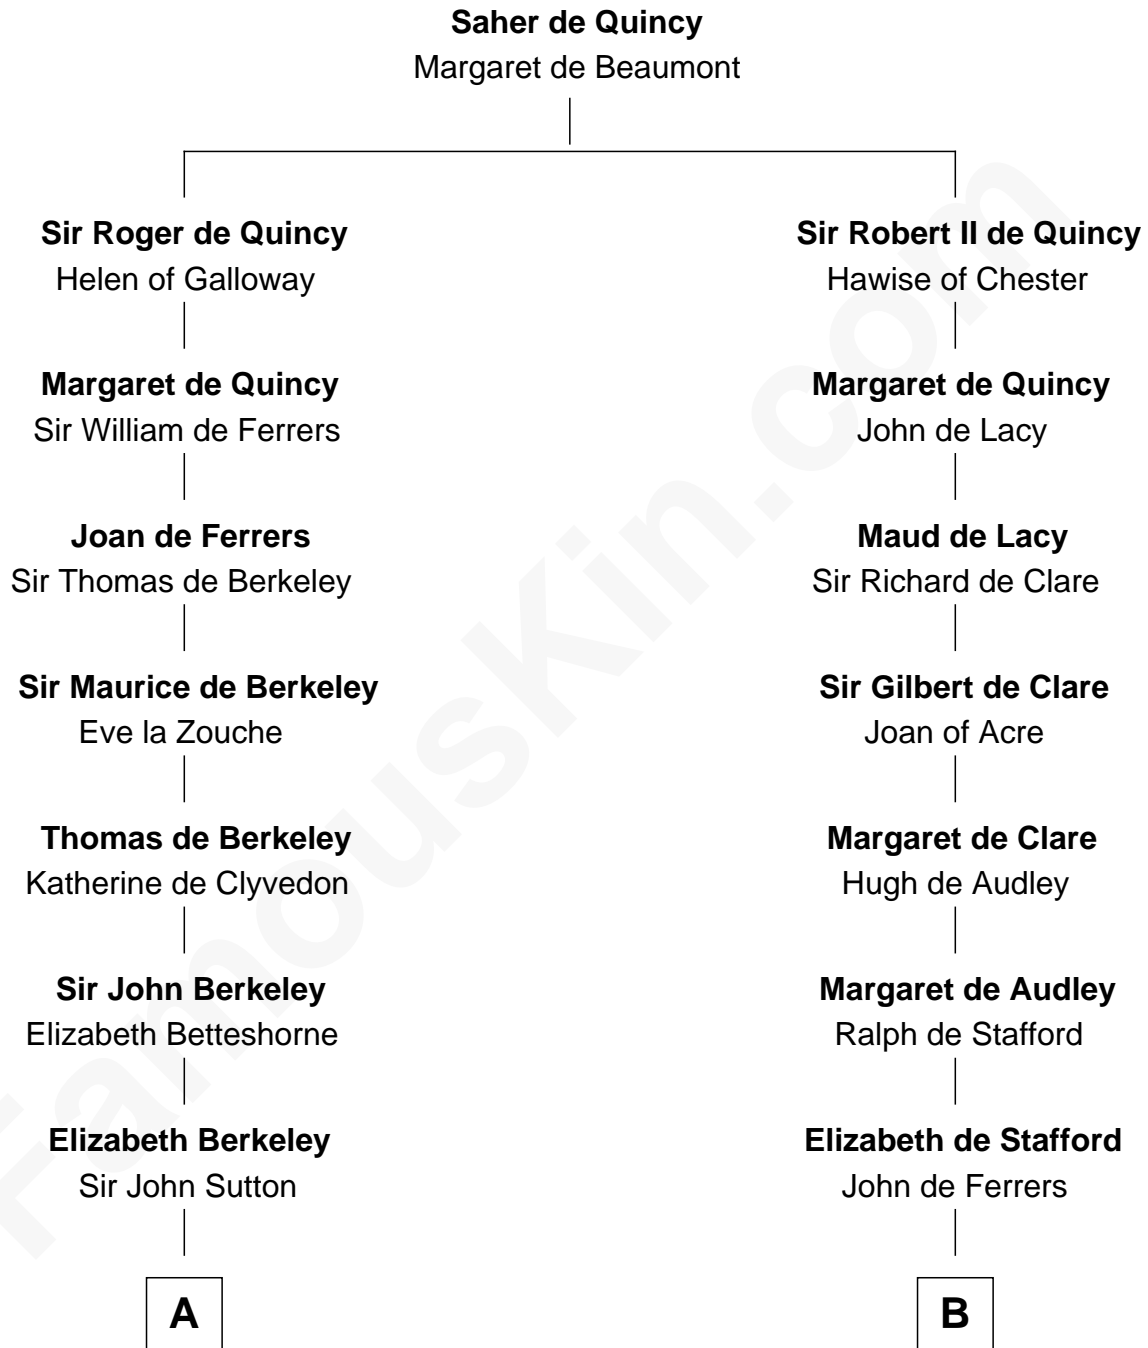

FamousKin.com Relationship Chart of

C. W. Post

Founder of Post Cereals

17th cousin 1 time removed of

Jonathan Swift

Author of Gulliver's Travels

C

—
Caroline Cushman Lathrop

Charles Rollin Post

—
C. W. Post

Founder of Post Cereals

FamousKin.com