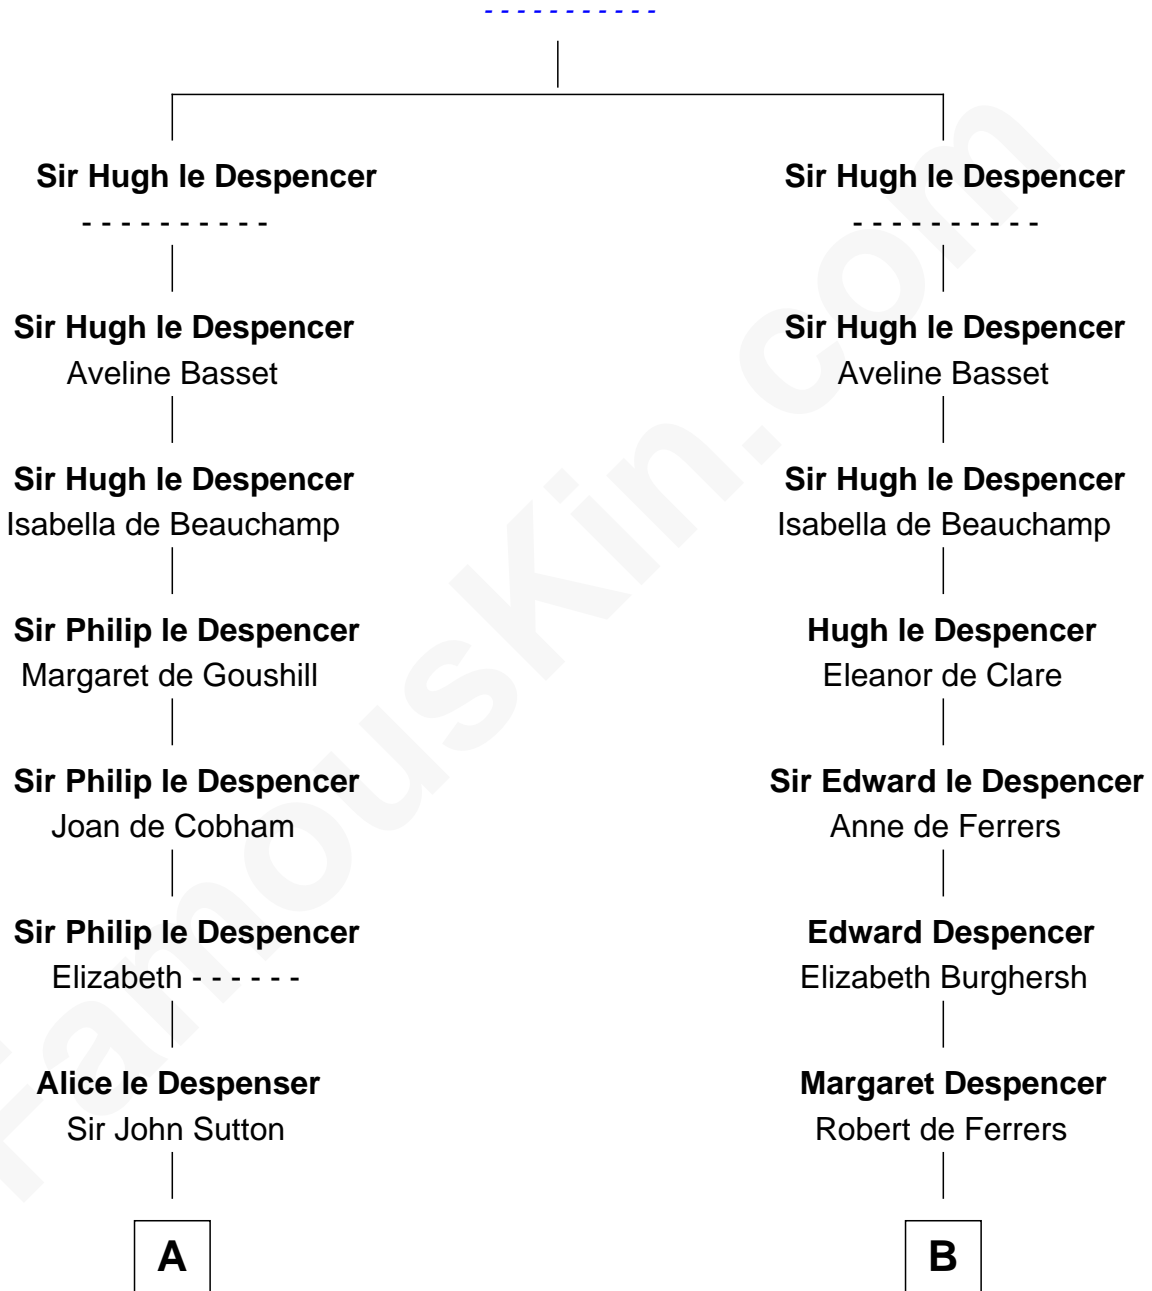

FamousKin.com Relationship Chart of

C. W. Post

Founder of Post Cereals

16th cousin 4 times removed of

Jonathan Swift

Author of Gulliver's Travels

Thomas le Despencer

C

—
Azel Lathrop
Elizabeth Hyde

—
Erastus Lathrop
Sarah Bailey

—
Caroline Cushman Lathrop
Charles Rollin Post

—
C. W. Post
Founder of Post Cereals

FamousKin.com