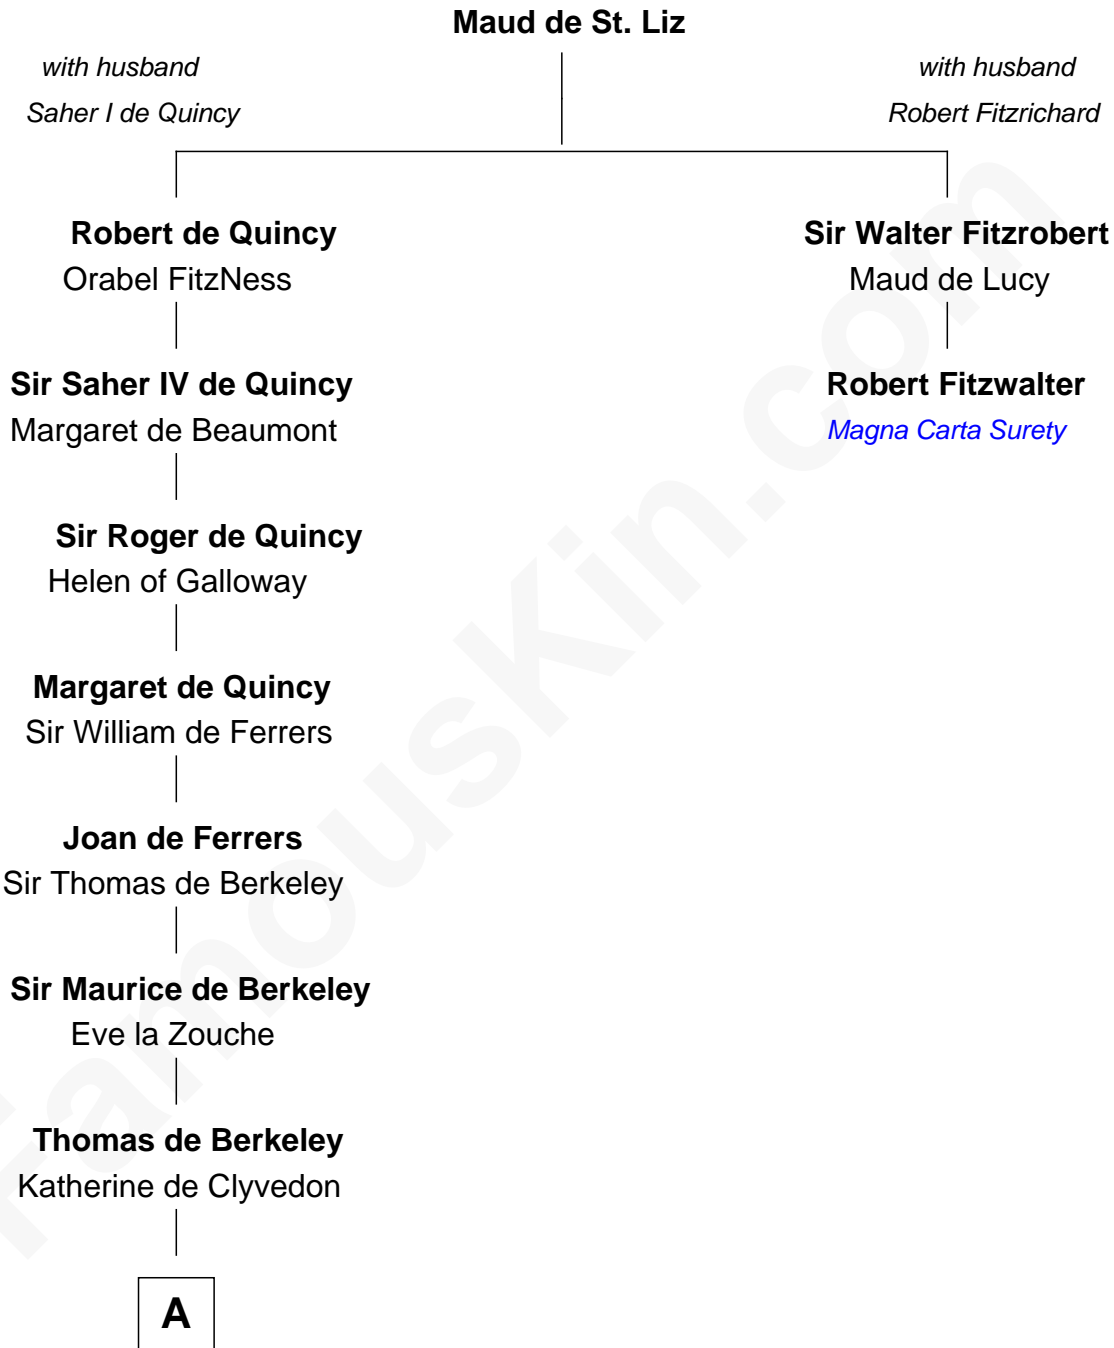

FamousKin.com Relationship Chart of

C. W. Post

Founder of Post Cereals

1st cousin 19 times removed of

Robert Fitzwalter

Magna Carta Surety

B

—
Azel Lathrop
Elizabeth Hyde

—
Erastus Lathrop
Sarah Bailey

—
Caroline Cushman Lathrop
Charles Rollin Post

—
C. W. Post
Founder of Post Cereals

FamousKin.com