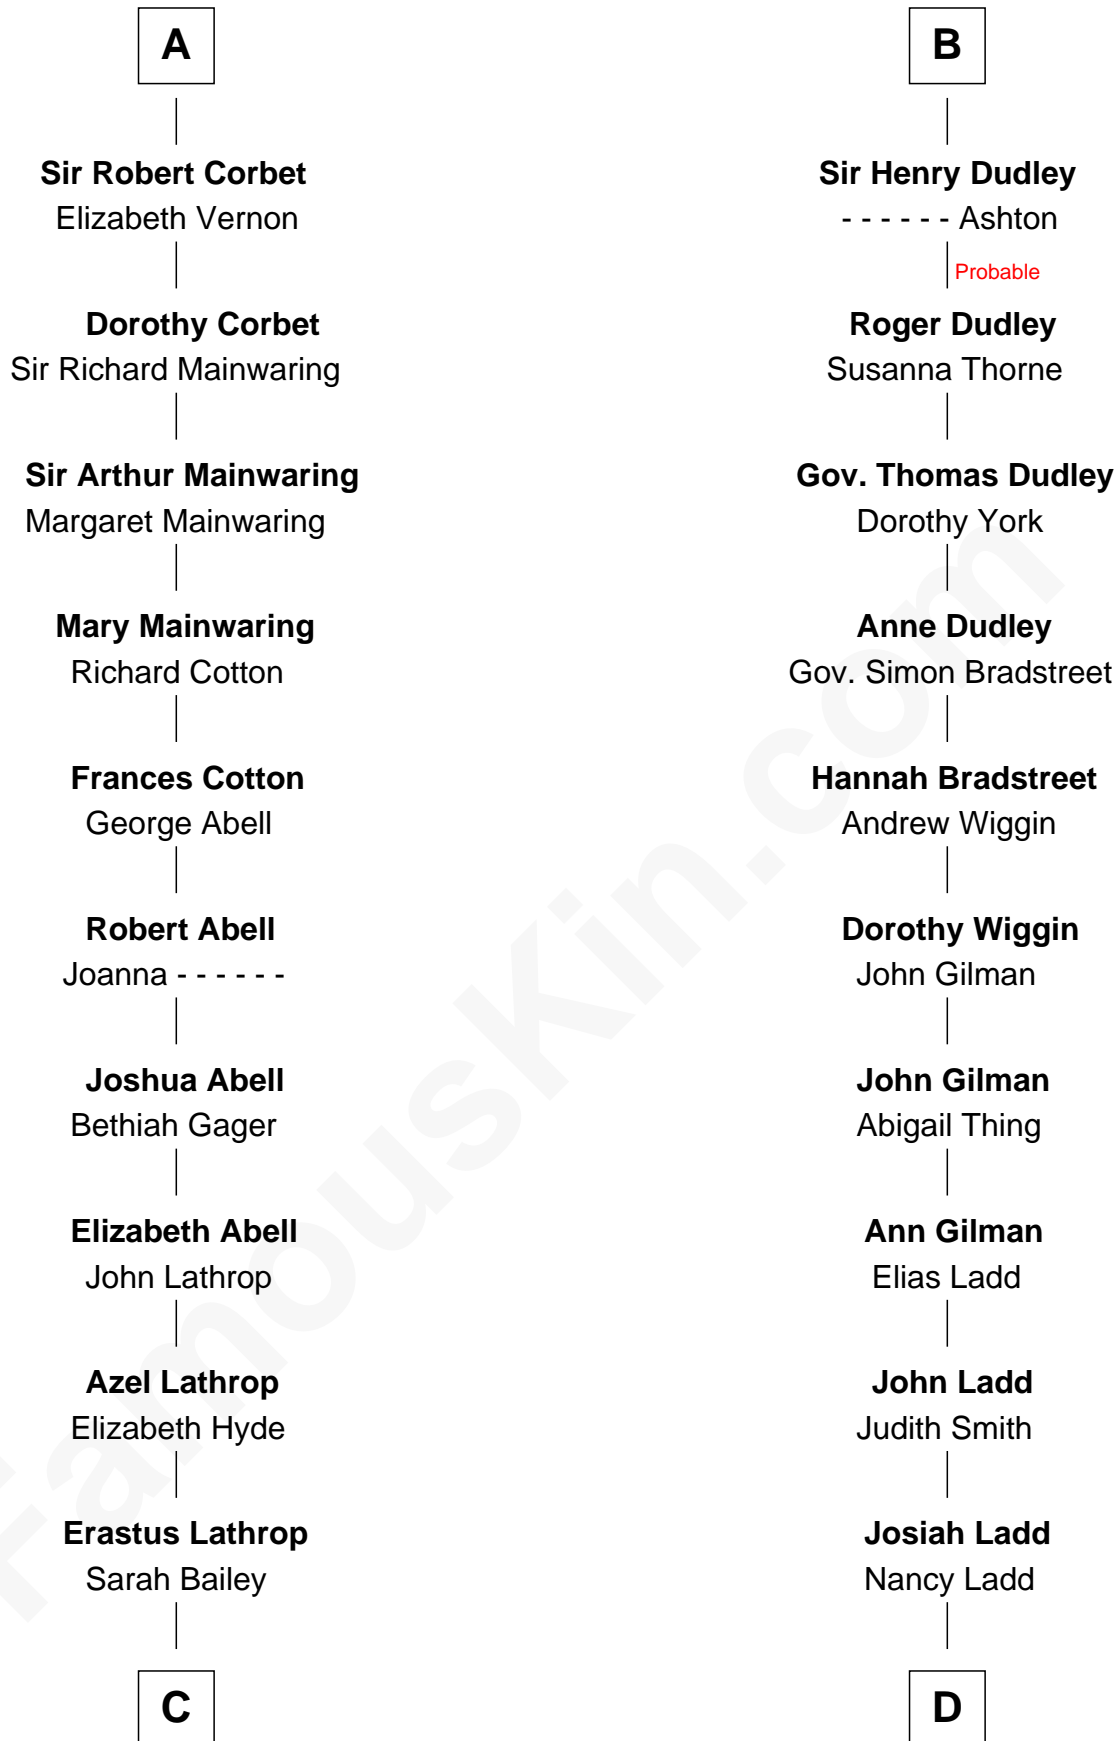

FamousKin.com Relationship Chart of

C. W. Post

Founder of Post Cereals

18th cousin 2 times removed of

Alan Ladd

Movie Actor

FamousKin.com